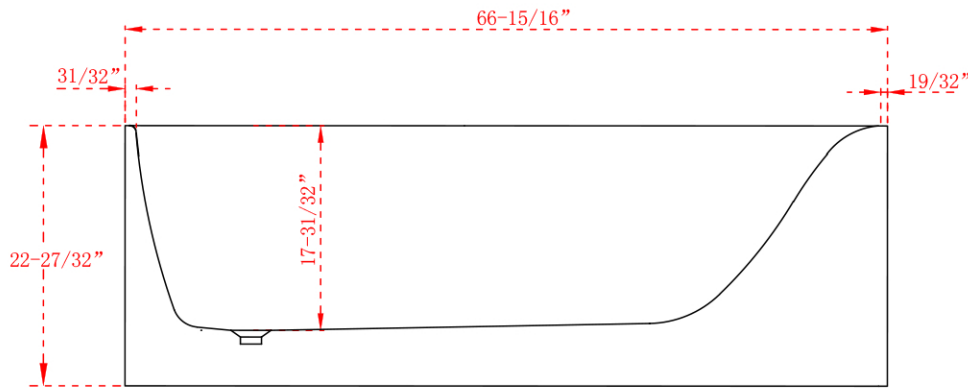

# MAIDSTONE

www.MaidstoneSupply.com

Acrylic Double Ended Tub

Part No: 220T-6655-67-2

Contact Maidstone for additional information and specifications. For complete warranty information and a list of dealers visit [www.MaidstoneSupply.com](http://www.MaidstoneSupply.com). All products and specifications are subject to change without notice. Maidstone is not responsible for typographical and/or dimensional errors. Typographical errors are subject to correction.

Note: Rough-in dimensions may vary +/- 1/2" and are subject to change. No responsibility is assumed by Maidstone.