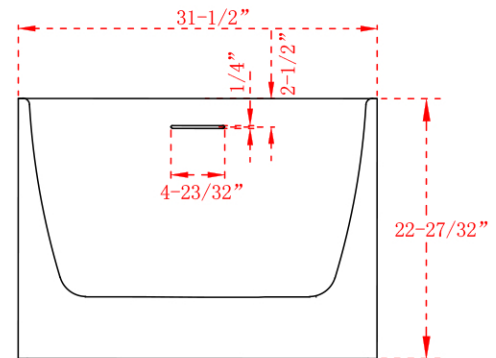

# MAIDSTONE

www.MaidstoneSupply.com

Acrylic Double Ended Tub

Part No: 220T-6655-67-2

Contact Maidstone for additional information and specifications. For complete warranty information and a list of dealers visit [www.MaidstoneSupply.com](http://www.MaidstoneSupply.com). All products and specifications are subject to change without notice. Maidstone is not responsible for typographical and/or dimensional errors. Typographical errors are subject to correction.

Note: Rough-in dimensions may vary +/- 1/2" and are subject to change. No responsibility is assumed by Maidstone.