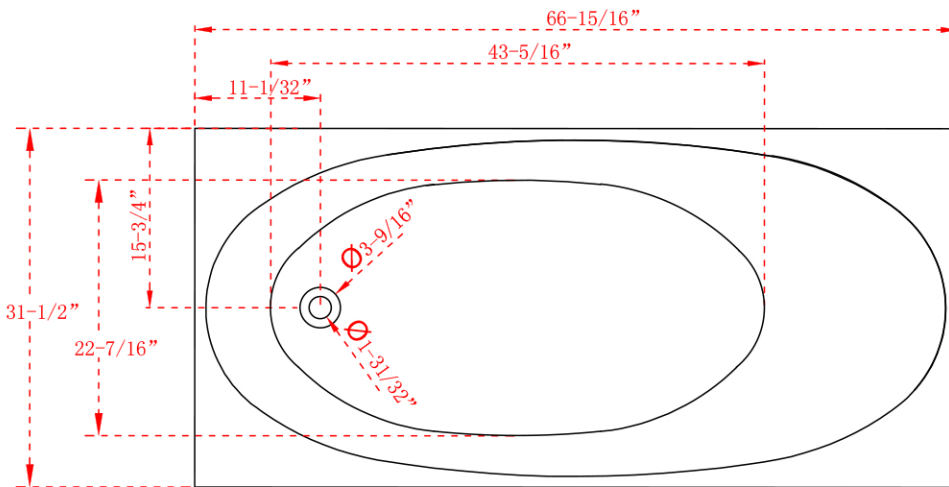

# MAIDSTONE

www.MaidstoneSupply.com

Acrylic Double Ended Tub

Part No: 220T-6655-67-2

Contact Maidstone for additional information and specifications. For complete warranty information and a list of dealers visit [www.MaidstoneSupply.com](http://www.MaidstoneSupply.com). All products and specifications are subject to change without notice. Maidstone is not responsible for typographical and/or dimensional errors. Typographical errors are subject to correction.

Note: Rough-in dimensions may vary +/- 1/2" and are subject to change. No responsibility is assumed by Maidstone.