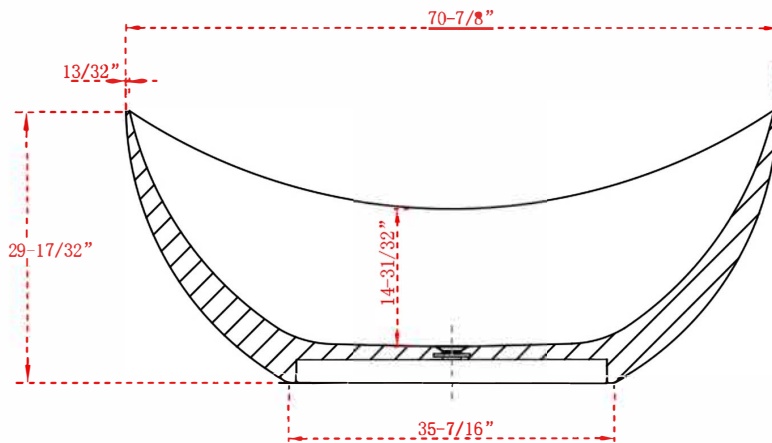

MAIDSTONE

www.MaidstoneSupply.com

Carbon Fiber Tub

Part No: 220T-9908-71

Contact Maidstone for additional information and specifications. For complete warranty information and a list of dealers visit www.MaidstoneSupply.com. All products and specifications are subject to change without notice. Maidstone is not responsible for typographical and/or dimensional errors. Typographical errors are subject to correction.

Note: Rough-in dimensions may vary $\pm 1/2$ " and are subject to change. No responsibility is assumed by Maidstone.