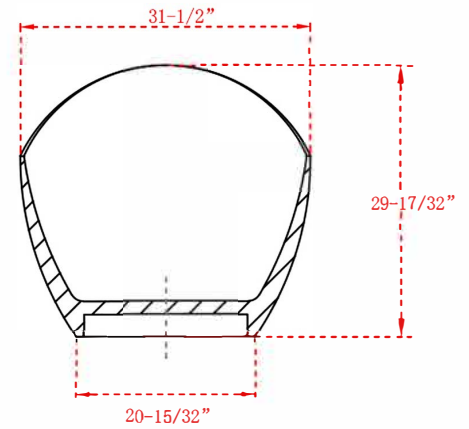

MAIDSTONE

www.MaidstoneSupply.com

Carbon Fiber Tub

Part No: 220T-9908-71

Contact Maidstone for additional information and specifications. For complete warranty information and a list of dealers visit www.MaidstoneSupply.com. All products and specifications are subject to change without notice. Maidstone is not responsible for typographical and/or dimensional errors. Typographical errors are subject to correction.

Note: Rough-in dimensions may vary $\pm 1/2$ " and are subject to change. No responsibility is assumed by Maidstone.