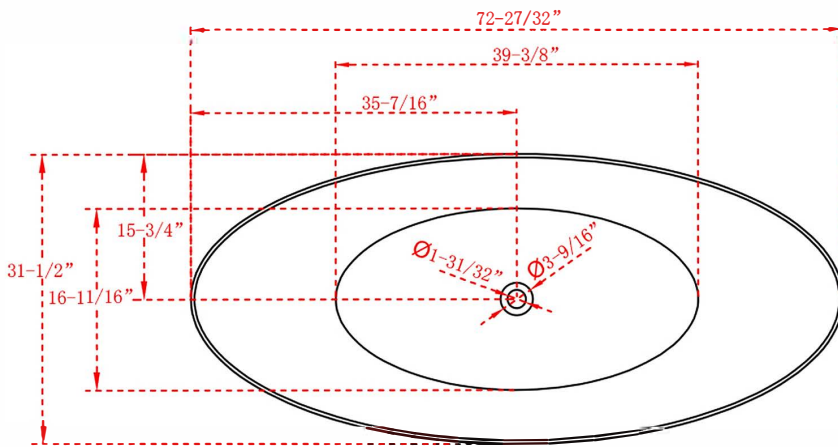

MAIDSTONE

www.MaidstoneSupply.com

Carbon Fiber Tub

Part No: 220T-9908-71

Contact Maidstone for additional information and specifications. For complete warranty information and a list of dealers visit www.MaidstoneSupply.com. All products and specifications are subject to change without notice. Maidstone is not responsible for typographical and/or dimensional errors. Typographical errors are subject to correction.

Note: Rough-in dimensions may vary $\pm 1/2$ " and are subject to change. No responsibility is assumed by Maidstone.