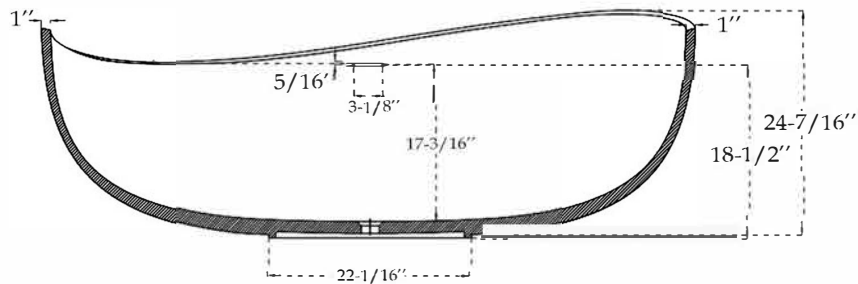

MAIDSTONE

www.MaidstoneSupply.com

Freestanding Tub

Part No:220T020

Contact Maidstone for additional information and specifications. For complete warranty information and a list of dealers visit www.MaidstoneSupply.com. All products and specifications are subject to change without notice. Maidstone is not responsible for typographical and/or dimensional errors. Typographical errors are subject to correction.

Note: Rough-in dimensions may vary +/- 1/2" and are subject to change. No responsibility is assumed by Maidstone.