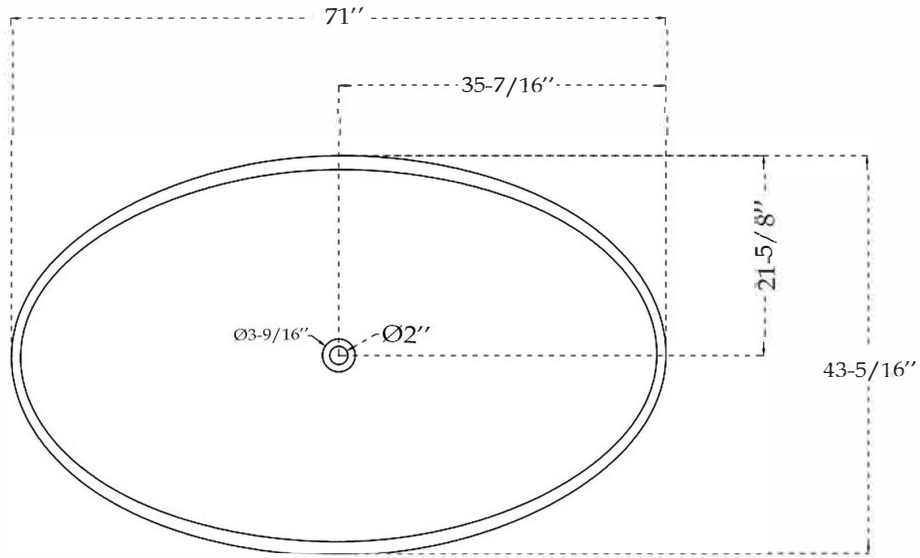

MAIDSTONE

www.MaidstoneSupply.com

Freestanding Tub

Part No:220T020

Contact Maidstone for additional information and specifications. For complete warranty information and a list of dealers visit www.MaidstoneSupply.com. All products and specifications are subject to change without notice. Maidstone is not responsible for typographical and/or dimensional errors. Typographical errors are subject to correction.

Note: Rough-in dimensions may vary +/- 1/2" and are subject to change. No responsibility is assumed by Maidstone.