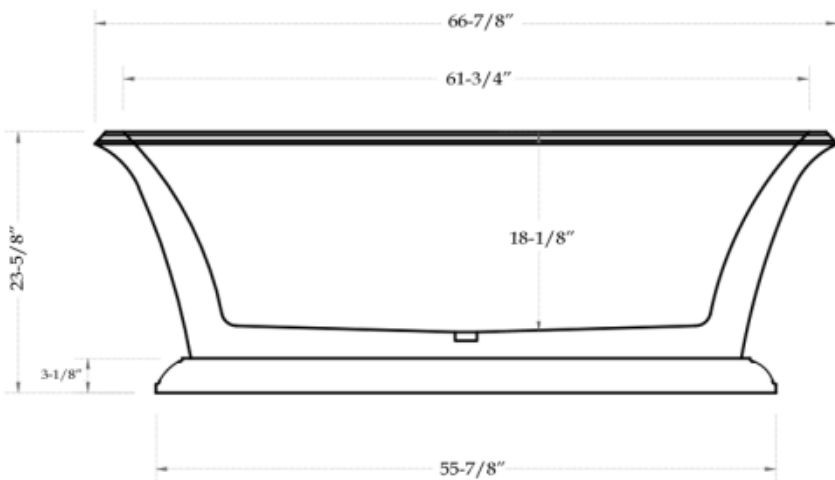

MAIDSTONE

[www.MaidstoneSupply.com](http://www.MaidstoneSupply.com)

Julian 67 Inch Acrylic Double Ended Pedestal Tub

Part No:220T198

TOP VIEW

FRONT VIEW

SIDE VIEW

Contact Maidstone for additional information and specifications. For complete warranty information and a list of dealers visit [www.MaidstoneSupply.com](http://www.MaidstoneSupply.com). All products and specifications are subject to change without notice. Maidstone is not responsible for typographical and/or dimensional errors. Typographical errors are subject to correction.

Note: Rough-in dimensions may vary +/- 1/2" and are subject to change. No responsibility is assumed by Maidstone.