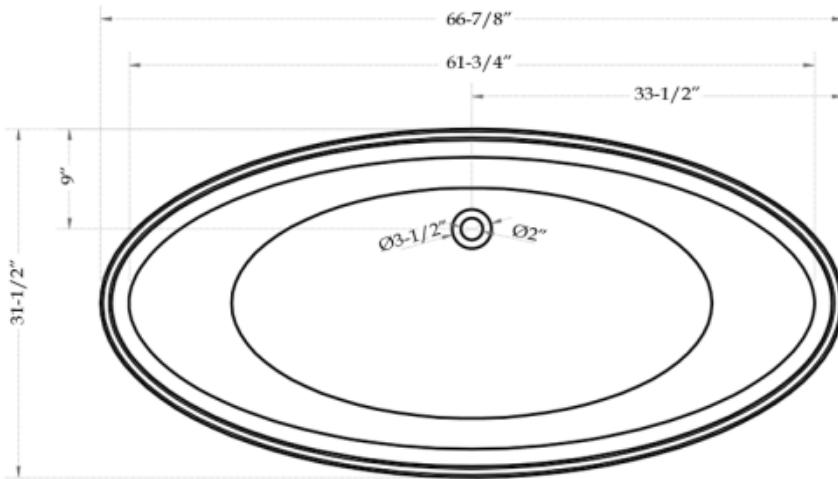

MAIDSTONE

[www.MaidstoneSupply.com](http://www.MaidstoneSupply.com)

Julian 67 Inch Acrylic Double Ended Pedestal Tub

Part No:220T198

TOP VIEW

FRONT VIEW

SIDE VIEW

Contact Maidstone for additional information and specifications. For complete warranty information and a list of dealers visit [www.MaidstoneSupply.com](http://www.MaidstoneSupply.com). All products and specifications are subject to change without notice. Maidstone is not responsible for typographical and/or dimensional errors. Typographical errors are subject to correction.

Note: Rough-in dimensions may vary +/- 1/2" and are subject to change. No responsibility is assumed by Maidstone.