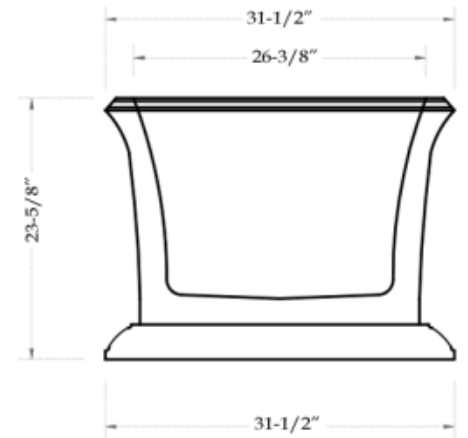

MAIDSTONE

[www.MaidstoneSupply.com](http://www.MaidstoneSupply.com)

Julian 67 Inch Acrylic Double Ended Pedestal Tub

Part No:220T198

TOP VIEW

FRONT VIEW

SIDE VIEW

Contact Maidstone for additional information and specifications. For complete warranty information and a list of dealers visit [www.MaidstoneSupply.com](http://www.MaidstoneSupply.com). All products and specifications are subject to change without notice. Maidstone is not responsible for typographical and/or dimensional errors. Typographical errors are subject to correction.

Note: Rough-in dimensions may vary +/- 1/2" and are subject to change. No responsibility is assumed by Maidstone.