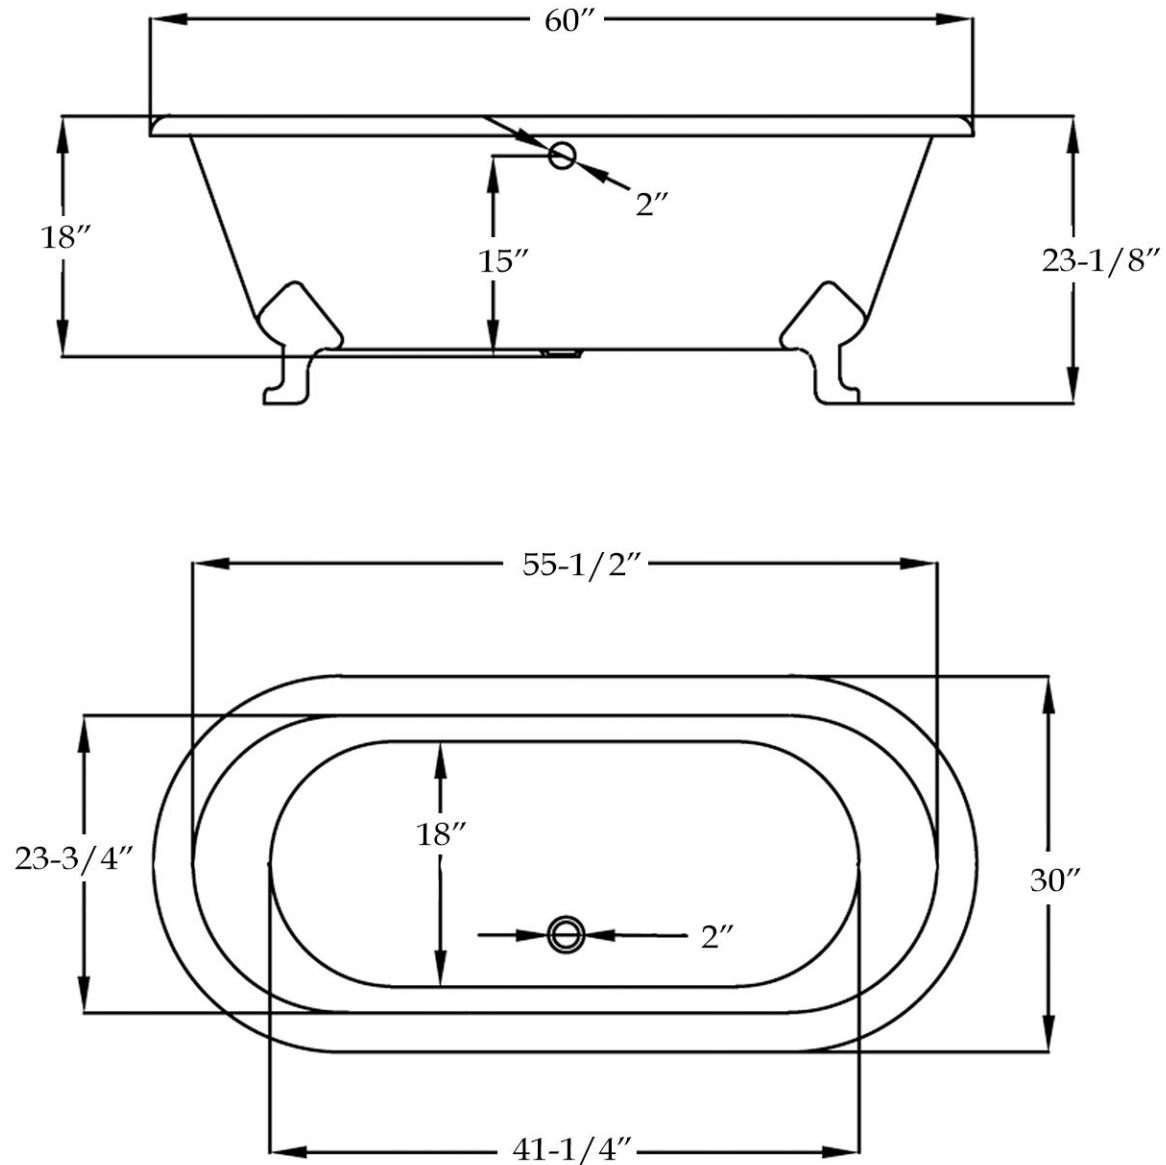

MAIDSTONE

www.MaidstoneSupply.com

Cast Iron Clawfoot Tub

Part No: 1201DE60-0-8

Weight (empty): 245 lbs Weight (filled): 694 lbs Capacity: 58 gal Water depth: 15"

Contact Maidstone for additional information and specifications. For complete warranty information and a list of dealers visit www.MaidstoneSupply.com. All products and specifications are subject to change without notice. Maidstone is not responsible for typographical and/or dimensional errors. Typographical errors are subject to correction.

Note: Rough-in dimensions may vary +/- 1/2" and are subject to change. No responsibility is assumed by Maidstone.