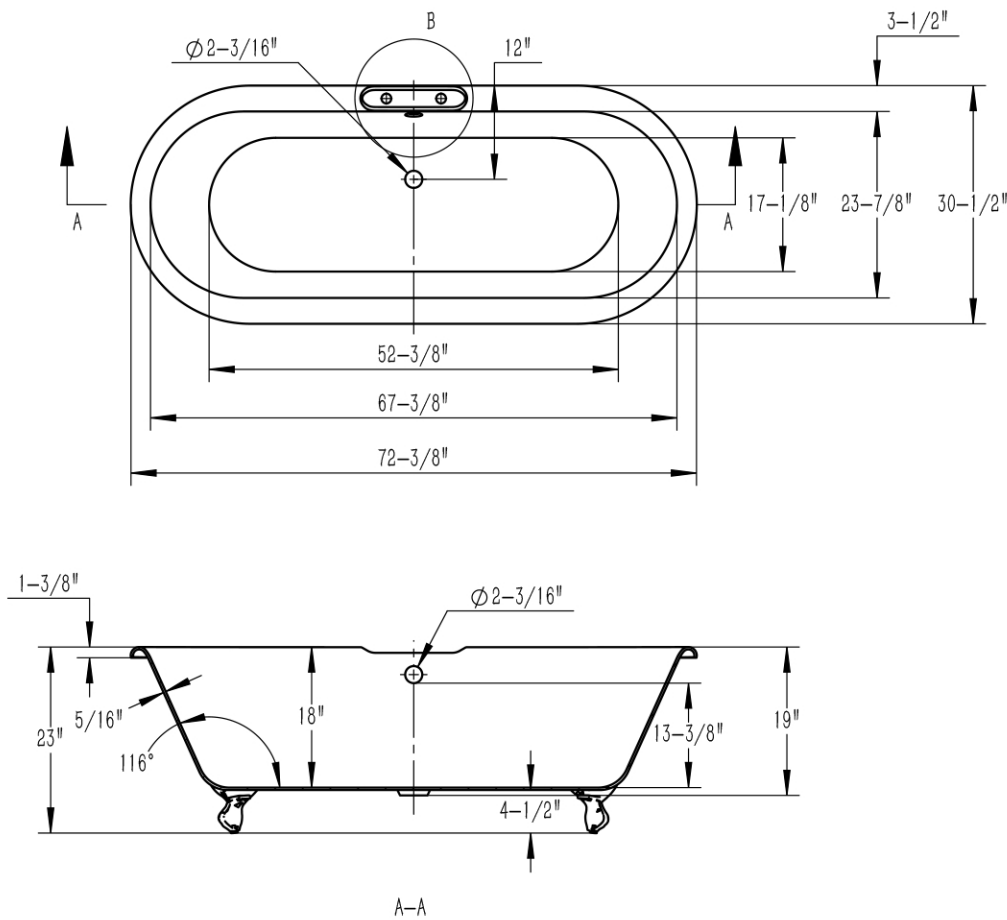

MAIDSTONE

www.MaidstoneSupply.com

Cast Hull Dbl End 7 Rim Dr L-8-2

Part No: 1201DE72-7-HULL

Contact Maidstone for additional information and specifications. For complete warranty information and a list of dealers visit www.MaidstoneSupply.com. All products and specifications are subject to change without notice. Maidstone is not responsible for typographical and/or dimensional errors. Typographical errors are subject to correction.

Note: Rough-in dimensions may vary +/- 1/2" and are subject to change. No responsibility is assumed by Maidstone.