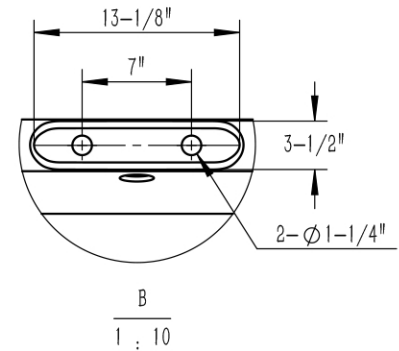

MAIDSTONE

www.MaidstoneSupply.com

Cast Hull Dbl End 7 Rim Dr L-8-2

Part No: 1201DE72-7-HULL

Contact Maidstone for additional information and specifications. For complete warranty information and a list of dealers visit www.MaidstoneSupply.com. All products and specifications are subject to change without notice. Maidstone is not responsible for typographical and/or dimensional errors. Typographical errors are subject to correction.

Note: Rough-in dimensions may vary +/- 1/2" and are subject to change. No responsibility is assumed by Maidstone.