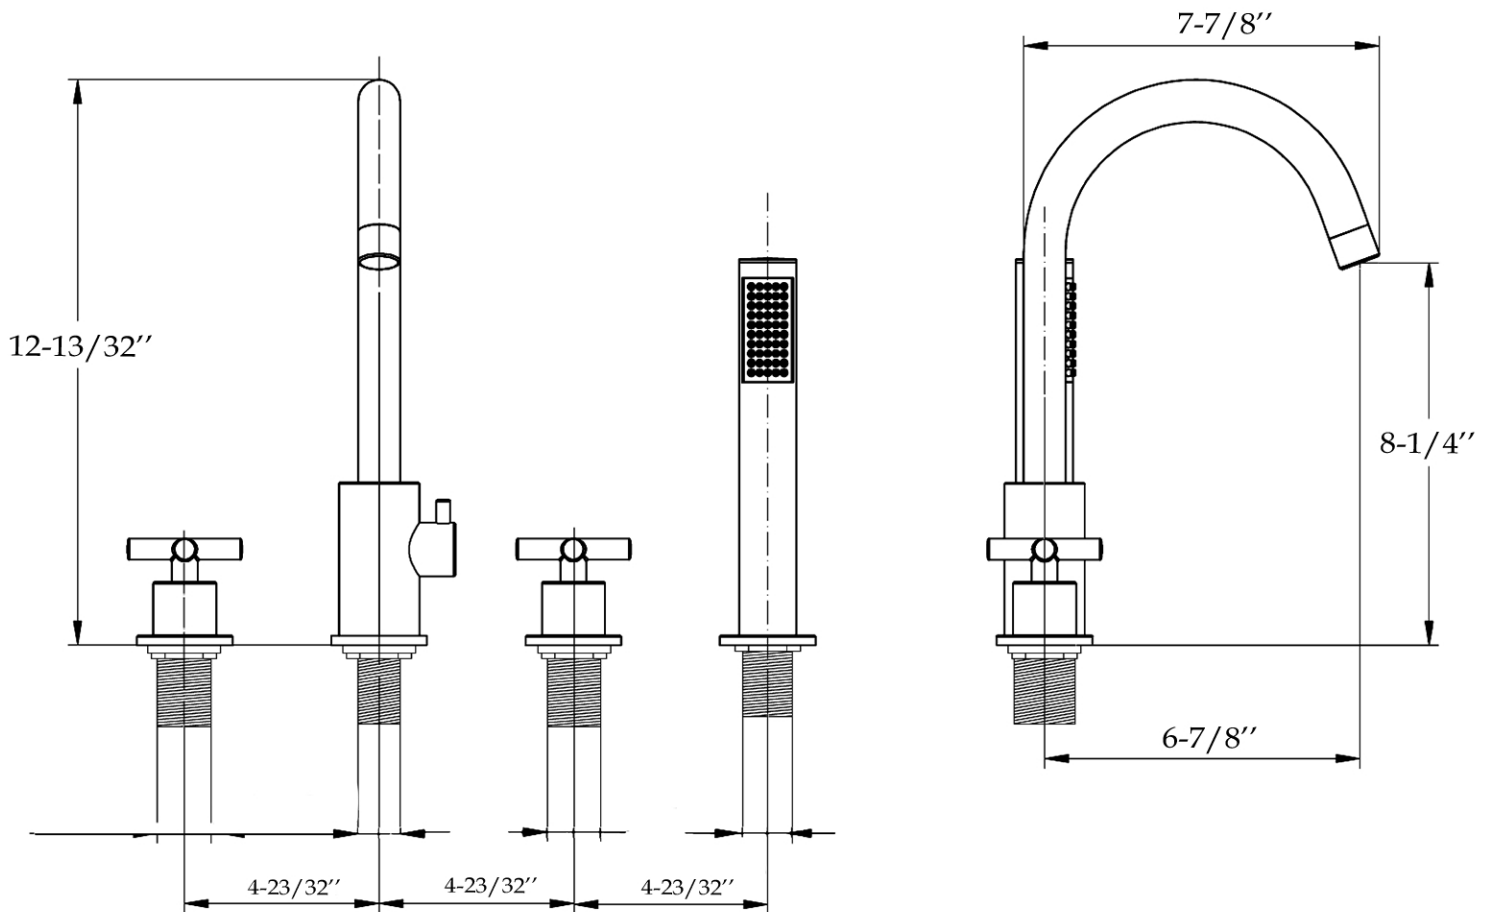

MAIDSTONE

www.MaidstoneSupply.com

Acrylic Contemporary Tub

Part No: 22056F2_Spec

Volume: 87 gal Weight: 110 lbs Water Depth: 16"

Contact Maidstone for additional information and specifications. For complete warranty information and a list of dealers visit www.MaidstoneSupply.com. All products and specifications are subject to change without notice. Maidstone is not responsible for typographical and/or dimensional errors. Typographical errors are subject to correction.

Note: Rough-in dimensions may vary +/- 1/2" and are subject to change. No responsibility is assumed by Maidstone.

MAIDSTONE

www.MaidstoneSupply.com

Deck Mount Tub Faucet

Part No: 22056F2_Spec

Contact Maidstone for additional information and specifications. For complete warranty information and a list of dealers visit www.MaidstoneSupply.com. All products and specifications are subject to change without notice. Maidstone is not responsible for typographical and/or dimensional errors. Typographical errors are subject to correction.

Note: Rough-in dimensions may vary $\pm 1/2''$ and are subject to change. No responsibility is assumed by Maidstone.