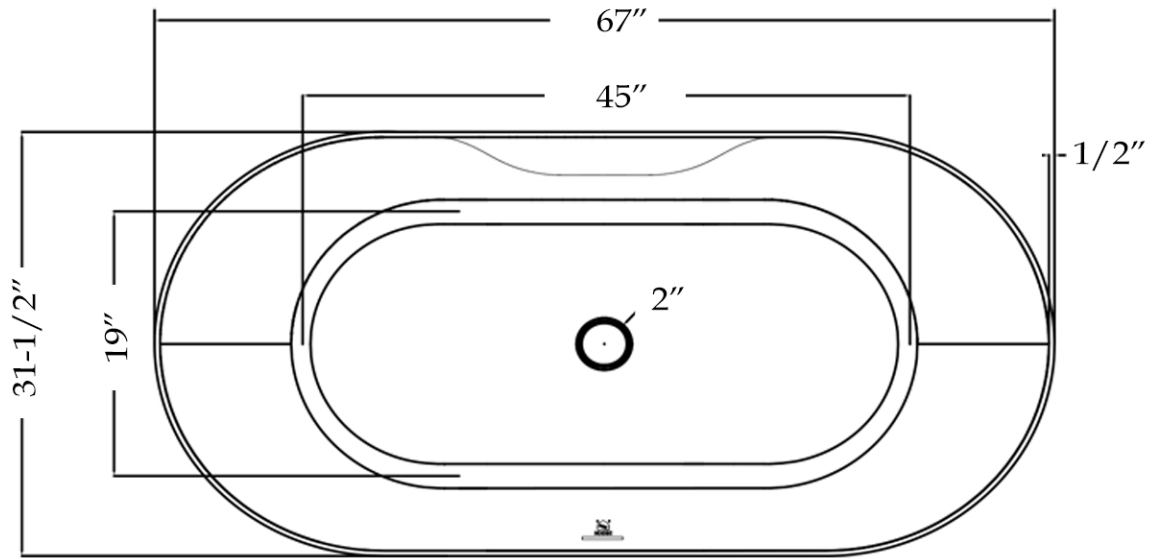

MAIDSTONE

www.MaidstoneSupply.com

Acrylic Contemporary Tub

Part No: 22056F2_Spec

Volume: 87 gal Weight: 110 lbs Water Depth: 16"

Contact Maidstone for additional information and specifications. For complete warranty information and a list of dealers visit www.MaidstoneSupply.com. All products and specifications are subject to change without notice. Maidstone is not responsible for typographical and/or dimensional errors. Typographical errors are subject to correction.

Note: Rough-in dimensions may vary +/- 1/2" and are subject to change. No responsibility is assumed by Maidstone.

MAIDSTONE

www.MaidstoneSupply.com

Deck Mount Tub Faucet

Part No: 22056F2_Spec

Contact Maidstone for additional information and specifications. For complete warranty information and a list of dealers visit www.MaidstoneSupply.com. All products and specifications are subject to change without notice. Maidstone is not responsible for typographical and/or dimensional errors. Typographical errors are subject to correction.

Note: Rough-in dimensions may vary $\pm 1/2''$ and are subject to change. No responsibility is assumed by Maidstone.