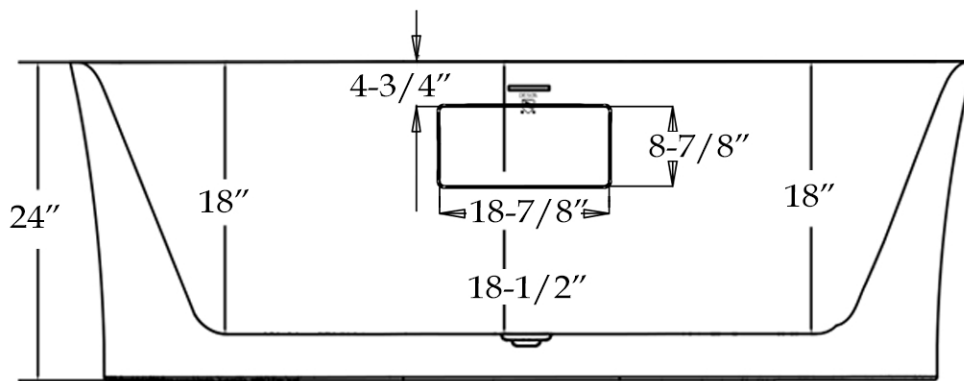

MAIDSTONE

www.MaidstoneSupply.com

Acrylic Contemporary Tub

Part No: 22056F2_Spec

Volume: 87 gal Weight: 110 lbs Water Depth: 16"

Contact Maidstone for additional information and specifications. For complete warranty information and a list of dealers visit www.MaidstoneSupply.com. All products and specifications are subject to change without notice. Maidstone is not responsible for typographical and/or dimensional errors. Typographical errors are subject to correction.

Note: Rough-in dimensions may vary +/- 1/2" and are subject to change. No responsibility is assumed by Maidstone.

MAIDSTONE

www.MaidstoneSupply.com

Deck Mount Tub Faucet

Part No: 22056F2_Spec

Contact Maidstone for additional information and specifications. For complete warranty information and a list of dealers visit www.MaidstoneSupply.com. All products and specifications are subject to change without notice. Maidstone is not responsible for typographical and/or dimensional errors. Typographical errors are subject to correction.

Note: Rough-in dimensions may vary $\pm 1/2''$ and are subject to change. No responsibility is assumed by Maidstone.