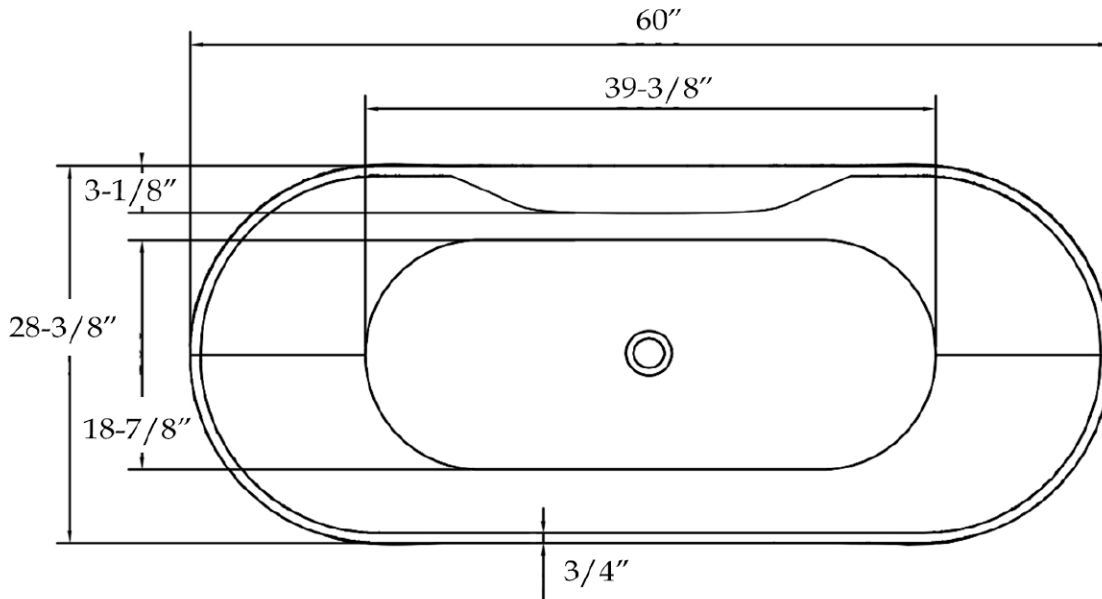

MAIDSTONE

www.MaidstoneSupply.com

Acry Cont Freestanding Tub

Part No: 22072F1-1

Contact Maidstone for additional information and specifications. For complete warranty information and a list of dealers visit www.MaidstoneSupply.com. All products and specifications are subject to change without notice. Maidstone is not responsible for typographical and/or dimensional errors. Typographical errors are subject to correction.

Note: Rough-in dimensions may vary +/- 1/2" and are subject to change. No responsibility is assumed by Maidstone.