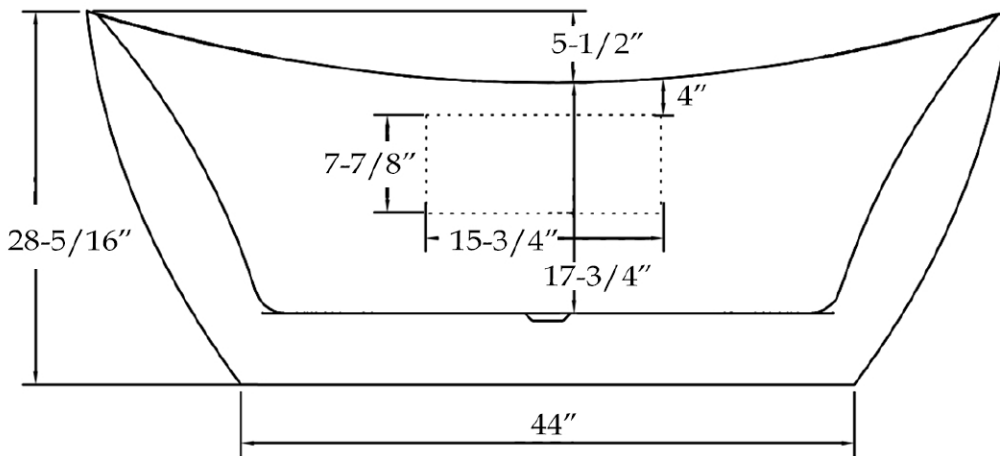

MAIDSTONE

www.MaidstoneSupply.com

Acry Cont Freestanding Tub

Part No: 22072F1-1

Contact Maidstone for additional information and specifications. For complete warranty information and a list of dealers visit www.MaidstoneSupply.com. All products and specifications are subject to change without notice. Maidstone is not responsible for typographical and/or dimensional errors. Typographical errors are subject to correction.

Note: Rough-in dimensions may vary +/- 1/2" and are subject to change. No responsibility is assumed by Maidstone.