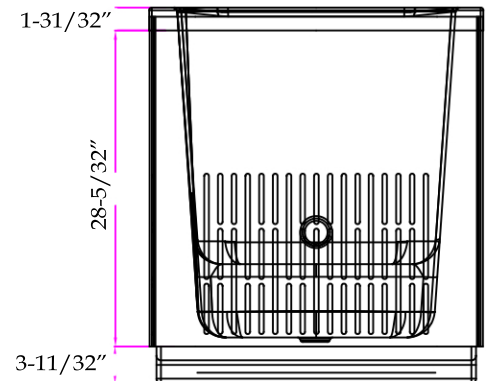

MAIDSTONE

www.MaidstoneSupply.com

Cold Plunge Freestanding Tub - Gray

Part No: 220D-PLUNGE-LG

Contact Maidstone for additional information and specifications. For complete warranty information and a list of dealers visit www.MaidstoneSupply.com. All products and specifications are subject to change without notice. Maidstone is not responsible for typographical and/or dimensional errors. Typographical errors are subject to correction.

Note: Rough-in dimensions may vary +/- 1/2" and are subject to change. No responsibility is assumed by Maidstone.