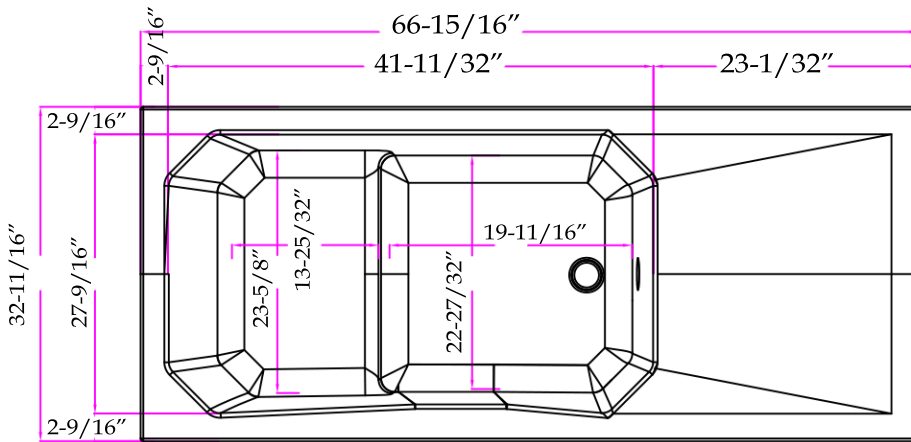

MAIDSTONE

www.MaidstoneSupply.com

Cold Plunge Freestanding Tub - Gray

Part No: 220D-PLUNGE-LG

Contact Maidstone for additional information and specifications. For complete warranty information and a list of dealers visit www.MaidstoneSupply.com. All products and specifications are subject to change without notice. Maidstone is not responsible for typographical and/or dimensional errors. Typographical errors are subject to correction.

Note: Rough-in dimensions may vary +/- 1/2" and are subject to change. No responsibility is assumed by Maidstone.