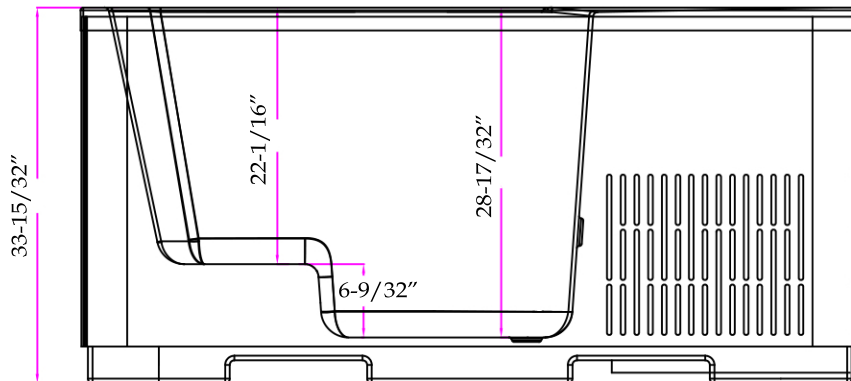

MAIDSTONE

www.MaidstoneSupply.com

Cold Plunge Freestanding Tub - Gray

Part No: 220D-PLUNGE-LG

Contact Maidstone for additional information and specifications. For complete warranty information and a list of dealers visit www.MaidstoneSupply.com. All products and specifications are subject to change without notice. Maidstone is not responsible for typographical and/or dimensional errors. Typographical errors are subject to correction.

Note: Rough-in dimensions may vary +/- 1/2" and are subject to change. No responsibility is assumed by Maidstone.