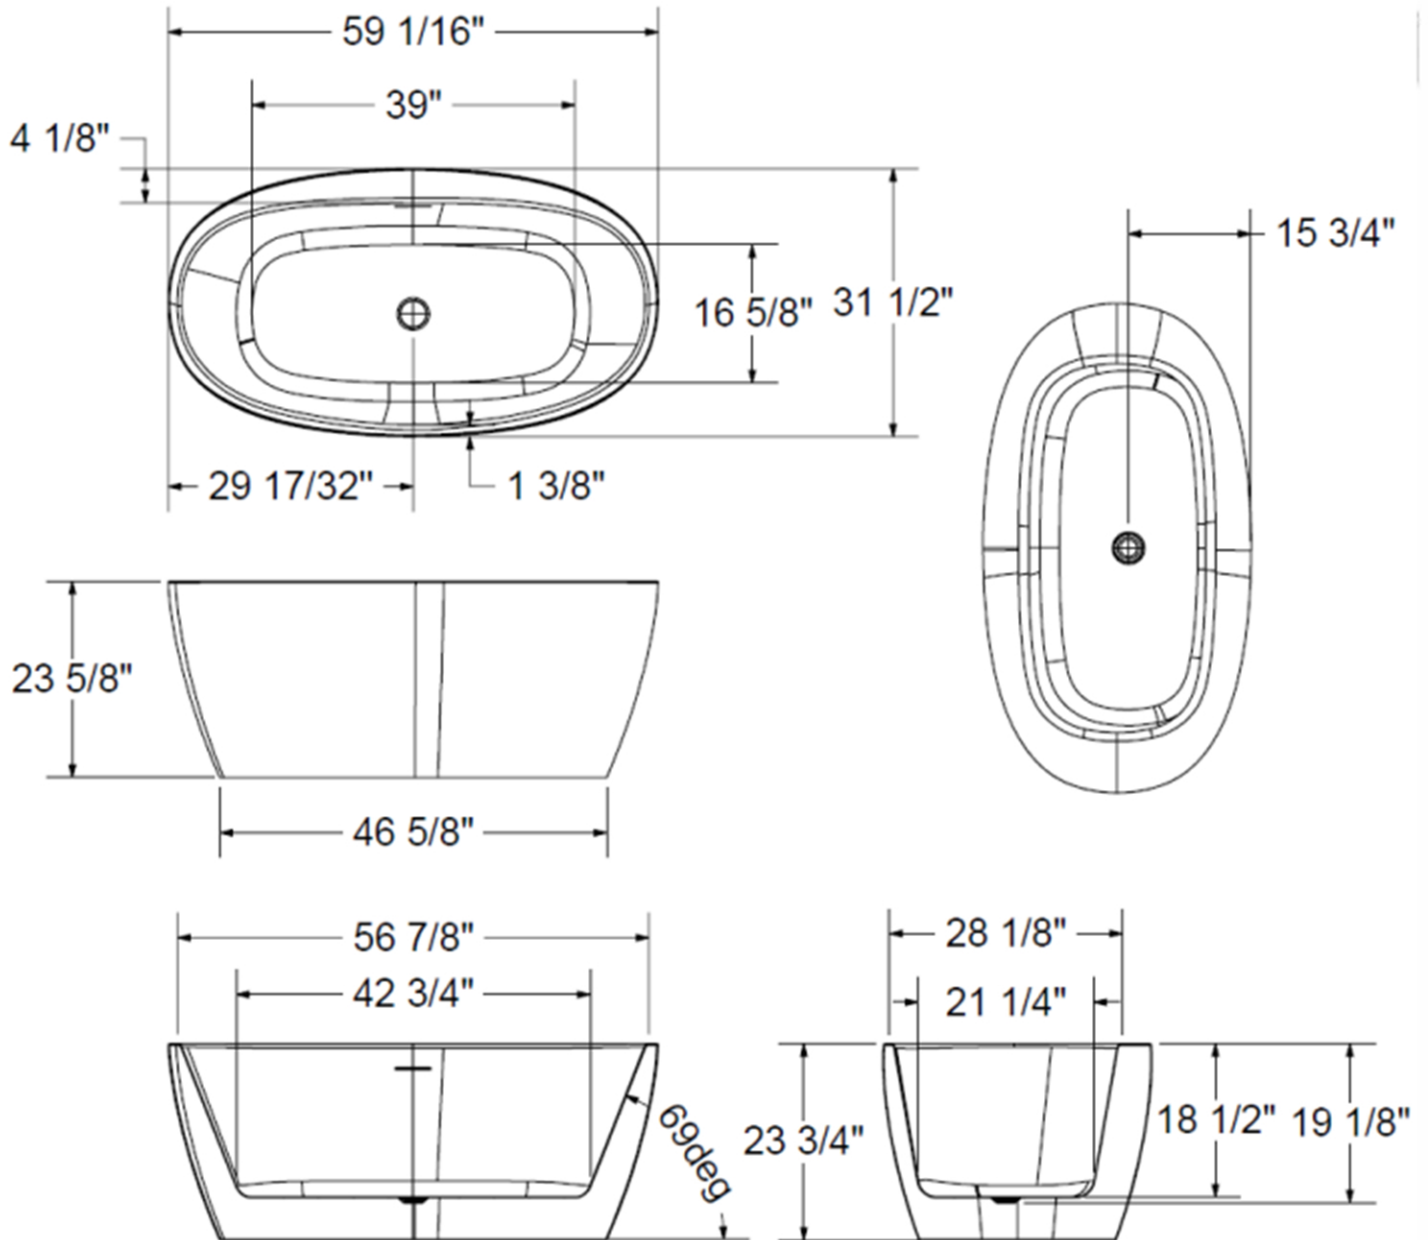

MAIDSTONE

www.MaidstoneSupply.com

59 Inch Acrylic Contemporary Double Ended Tub

Part No: 220D53

Contact Maidstone for additional information and specifications. For complete warranty information and a list of dealers visit www.MaidstoneSupply.com. All products and specifications are subject to change without notice. Maidstone is not responsible for typographical and/or dimensional errors. Typographical errors are subject to correction.

Note: Rough-in dimensions may vary $\pm 1/2$ " and are subject to change. No responsibility is assumed by Maidstone.