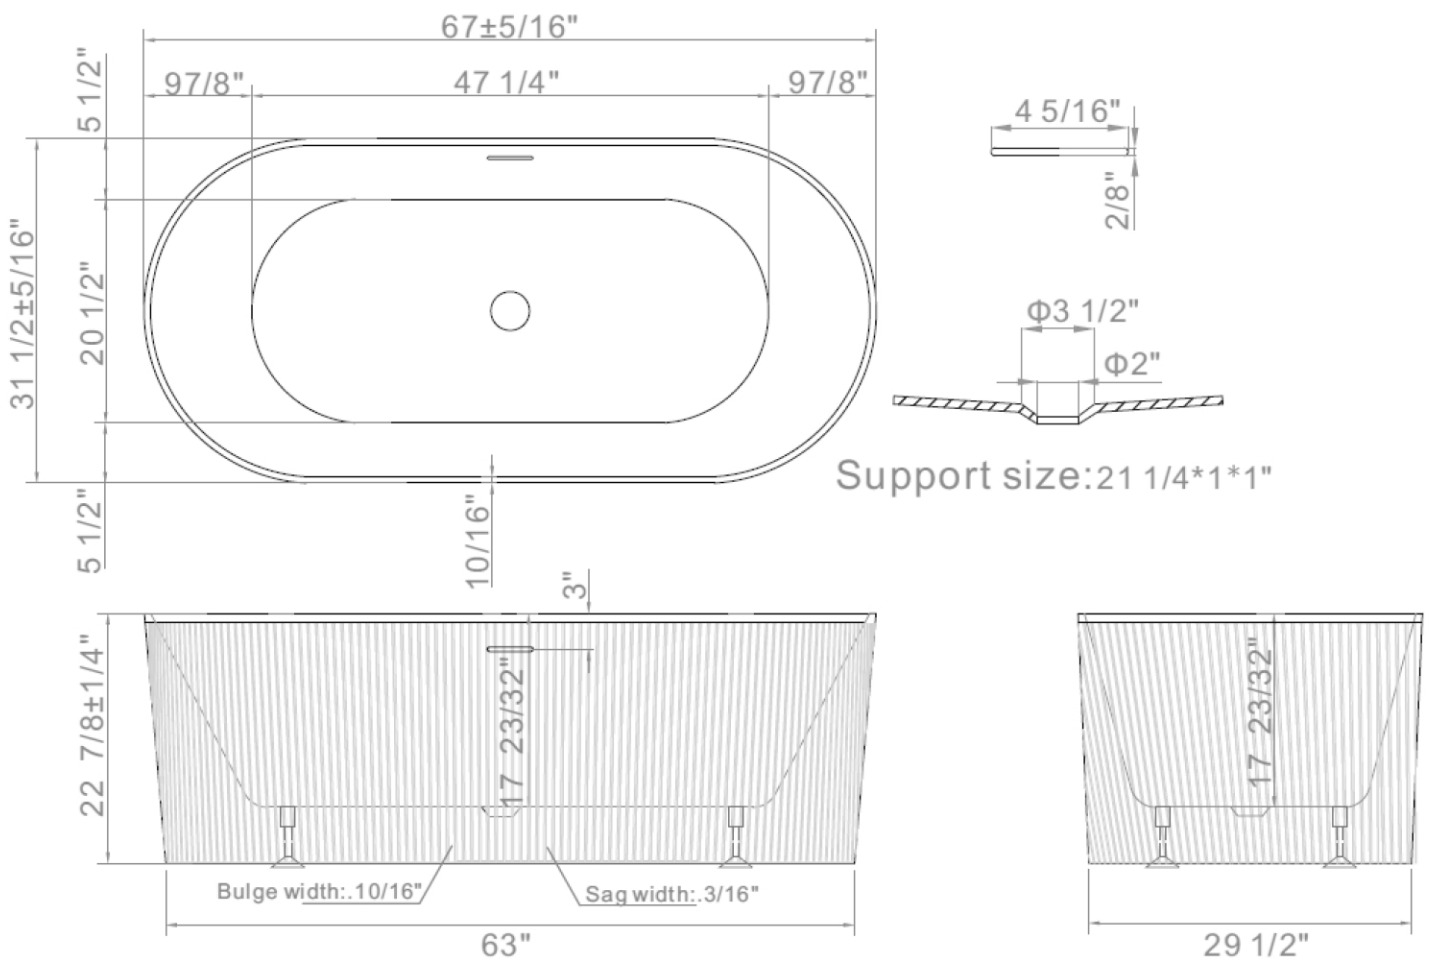

MAIDSTONE

www.MaidstoneSupply.com

Vertical 67 Inch Acrylic Fluted Tub

Part No: 220D78-1

Contact Maidstone for additional information and specifications. For complete warranty information and a list of dealers visit www.MaidstoneSupply.com. All products and specifications are subject to change without notice. Maidstone is not responsible for typographical and/or dimensional errors. Typographical errors are subject to correction.

Note: Rough-in dimensions may vary $\pm 1/2"$ and are subject to change. No responsibility is assumed by Maidstone.