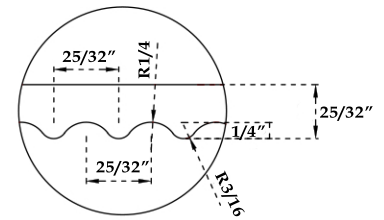

## Acrylic Verticle Flute Tub Part No: 220T-7193-67-

Contact Maidstone for additional information and specifications. For complete warranty information and a list of dealers visit [www.MaidstoneSupply.com](http://www.MaidstoneSupply.com). All products and specifications are subject to change without notice. Maidstone is not responsible for typographical and/or dimensional errors. Typographical errors are subject to correction.

Note: Rough-in dimensions may vary +/- 1/2" and are subject to change. No responsibility is assumed by Maidstone.