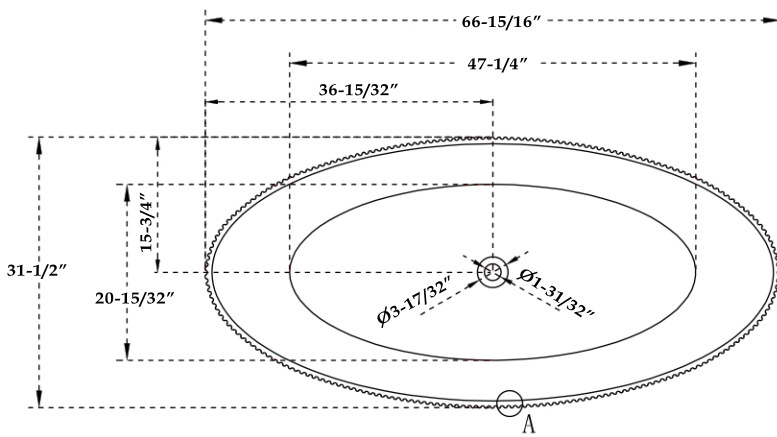

## Acrylic Verticle Flute Tub Part No: 220T-7193-67-

Contact Maidstone for additional information and specifications. For complete warranty information and a list of dealers visit [www.MaidstoneSupply.com](http://www.MaidstoneSupply.com). All products and specifications are subject to change without notice. Maidstone is not responsible for typographical and/or dimensional errors. Typographical errors are subject to correction.

Note: Rough-in dimensions may vary +/- 1/2" and are subject to change. No responsibility is assumed by Maidstone.