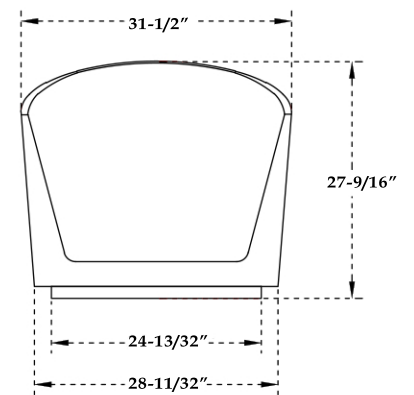

## Acrylic Verticle Flute Tub Part No: 220T-7193-67-

Contact Maidstone for additional information and specifications. For complete warranty information and a list of dealers visit [www.MaidstoneSupply.com](http://www.MaidstoneSupply.com). All products and specifications are subject to change without notice. Maidstone is not responsible for typographical and/or dimensional errors. Typographical errors are subject to correction.

Note: Rough-in dimensions may vary +/- 1/2" and are subject to change. No responsibility is assumed by Maidstone.