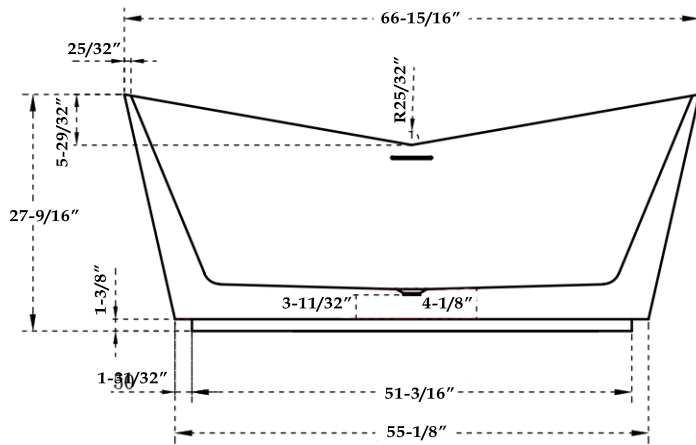

## Acrylic Verticle Flute Tub Part No: 220T-7193-67-

Contact Maidstone for additional information and specifications. For complete warranty information and a list of dealers visit [www.MaidstoneSupply.com](http://www.MaidstoneSupply.com). All products and specifications are subject to change without notice. Maidstone is not responsible for typographical and/or dimensional errors. Typographical errors are subject to correction.

Note: Rough-in dimensions may vary +/- 1/2" and are subject to change. No responsibility is assumed by Maidstone.