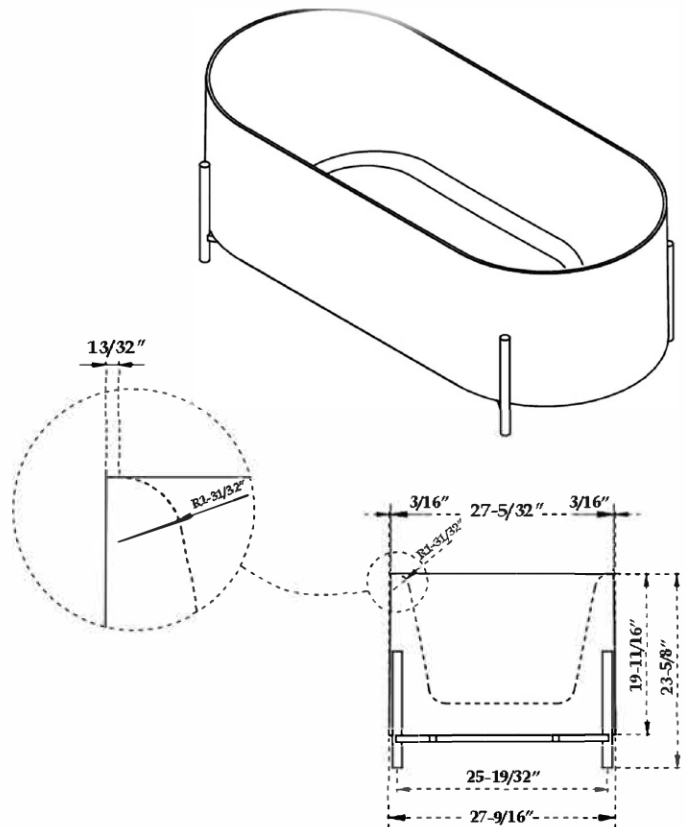

MAIDSTONE

www.MaidstoneSupply.com

Acrylic Double Ended Tub with Stand

Part No: 33T080ST-59-7

TOP VIEW

SIDE VIEW

FRONT VIEW

Contact Maidstone for additional information and specifications. For complete warranty information and a list of dealers visit [www.MaidstoneSupply.com](http://www.MaidstoneSupply.com). All products and specifications are subject to change without notice. Maidstone is not responsible for typographical and/or dimensional errors. Typographical errors are subject to correction.

Note: Rough-in dimensions may vary +/- 1/2" and are subject to change. No responsibility is assumed by Maidstone.