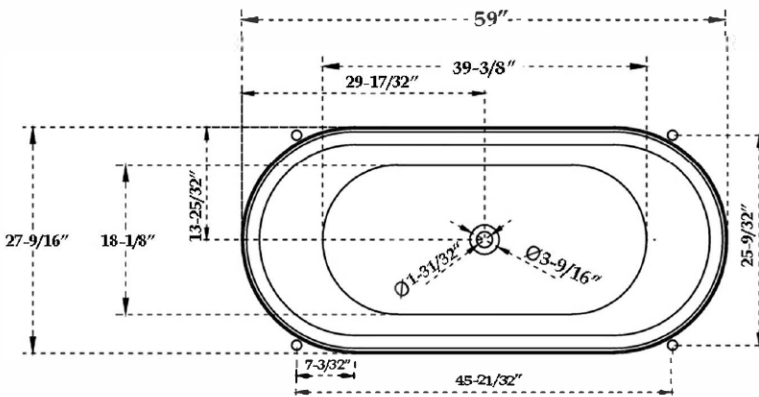

MAIDSTONE

www.MaidstoneSupply.com

Acrylic Double Ended Tub with Stand

Part No: 33T080ST-59-7

TOP VIEW

SIDE VIEW

FRONT VIEW

Contact Maidstone for additional information and specifications. For complete warranty information and a list of dealers visit [www.MaidstoneSupply.com](http://www.MaidstoneSupply.com). All products and specifications are subject to change without notice. Maidstone is not responsible for typographical and/or dimensional errors. Typographical errors are subject to correction.

Note: Rough-in dimensions may vary +/- 1/2" and are subject to change. No responsibility is assumed by Maidstone.