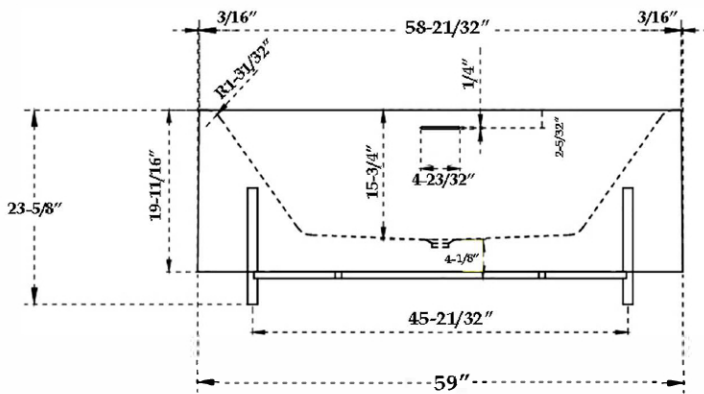

MAIDSTONE

www.MaidstoneSupply.com

Acrylic Double Ended Tub with Stand

Part No: 33T080ST-59-7

TOP VIEW

SIDE VIEW

FRONT VIEW

Contact Maidstone for additional information and specifications. For complete warranty information and a list of dealers visit [www.MaidstoneSupply.com](http://www.MaidstoneSupply.com). All products and specifications are subject to change without notice. Maidstone is not responsible for typographical and/or dimensional errors. Typographical errors are subject to correction.

Note: Rough-in dimensions may vary +/- 1/2" and are subject to change. No responsibility is assumed by Maidstone.