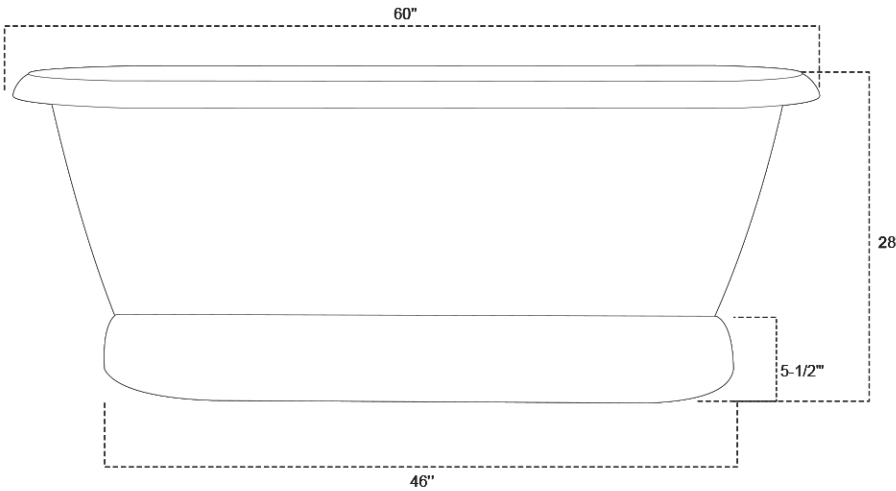

MAIDSTONE

www.MaidstoneSupply.com

Copper Freestanding Tub

Part No: 34DE60-C6

Contact Maidstone for additional information and specifications. For complete warranty information and a list of dealers visit www.MaidstoneSupply.com. All products and specifications are subject to change without notice. Maidstone is not responsible for typographical and/or dimensional errors. Typographical errors are subject to correction.

Note: Rough-in dimensions may vary +/- 1/2" and are subject to change. No responsibility is assumed by Maidstone.

18-07-2024