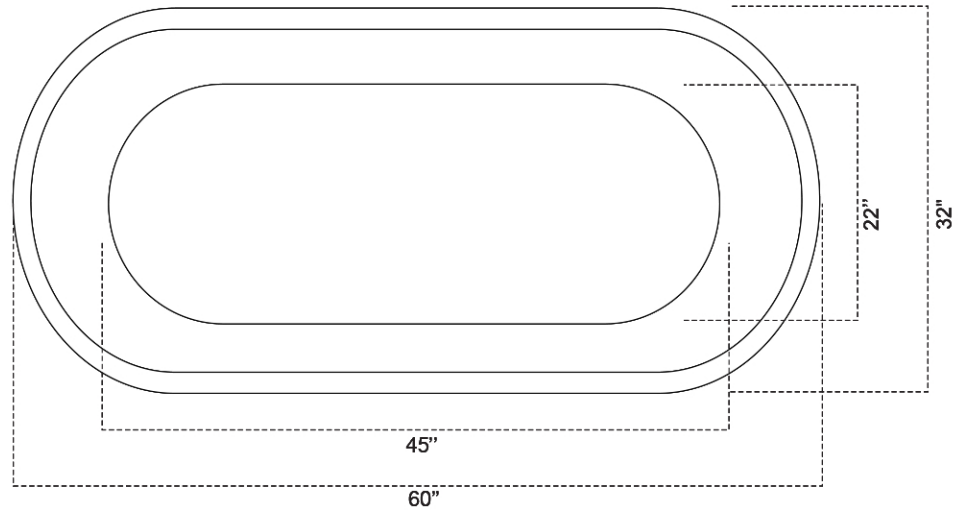

MAIDSTONE

www.MaidstoneSupply.com

Copper Freestanding Tub

Part No: 34DE60-C6

Contact Maidstone for additional information and specifications. For complete warranty information and a list of dealers visit www.MaidstoneSupply.com. All products and specifications are subject to change without notice. Maidstone is not responsible for typographical and/or dimensional errors. Typographical errors are subject to correction.

Note: Rough-in dimensions may vary +/- 1/2" and are subject to change. No responsibility is assumed by Maidstone.

18-07-2024