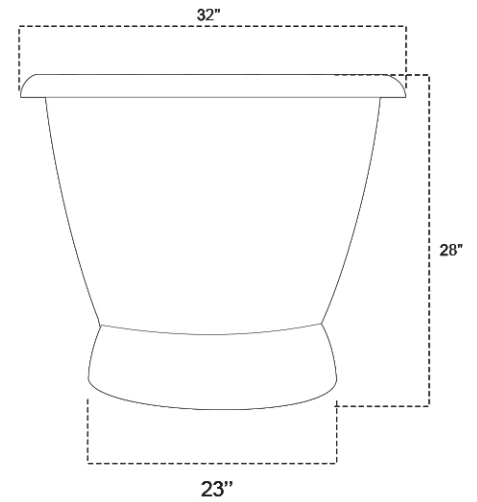

MAIDSTONE

www.MaidstoneSupply.com

Copper Freestanding Tub

Part No: 34DE60-C6

Contact Maidstone for additional information and specifications. For complete warranty information and a list of dealers visit www.MaidstoneSupply.com. All products and specifications are subject to change without notice. Maidstone is not responsible for typographical and/or dimensional errors. Typographical errors are subject to correction.

Note: Rough-in dimensions may vary +/- 1/2" and are subject to change. No responsibility is assumed by Maidstone.

18-07-2024