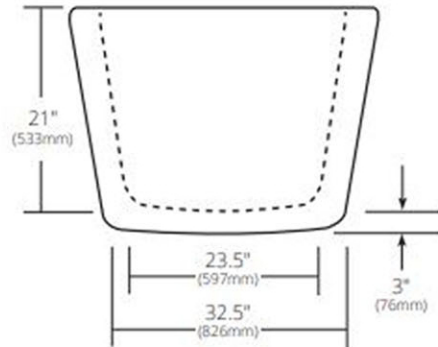

MAIDSTONE

www.MaidstoneSupply.com

64" Copper Freestanding Tub

Part No: 34DE64-C6

TOP VIEW

SIDE VIEW

FRONT VIEW

Contact Maidstone for additional information and specifications. For complete warranty information and a list of dealers visit www.MaidstoneSupply.com. All products and specifications are subject to change without notice. Maidstone is not responsible for typographical and/or dimensional errors. Typographical errors are subject to correction.

Note: Rough-in dimensions may vary +/- 1/2" and are subject to change. No responsibility is assumed by Maidstone.