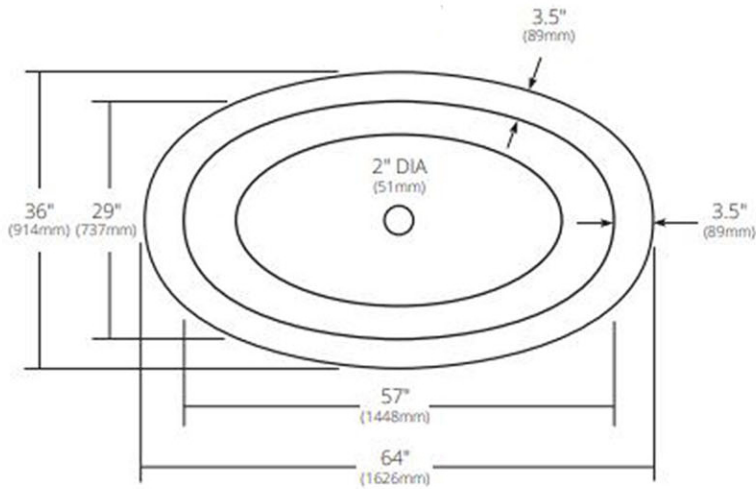

MAIDSTONE

www.MaidstoneSupply.com

64" Copper Freestanding Tub

Part No: 34DE64-C6

TOP VIEW

SIDE VIEW

FRONT VIEW

Contact Maidstone for additional information and specifications. For complete warranty information and a list of dealers visit www.MaidstoneSupply.com. All products and specifications are subject to change without notice. Maidstone is not responsible for typographical and/or dimensional errors. Typographical errors are subject to correction.

Note: Rough-in dimensions may vary +/- 1/2" and are subject to change. No responsibility is assumed by Maidstone.