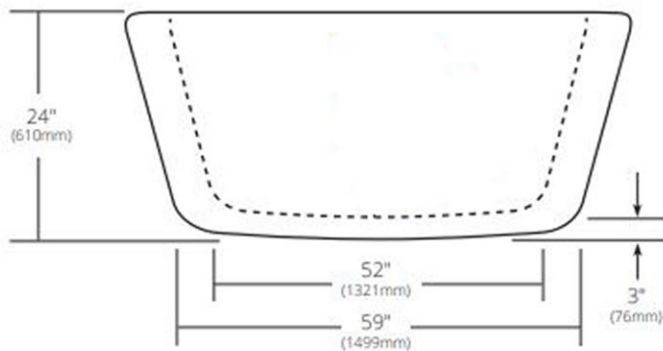

MAIDSTONE

www.MaidstoneSupply.com

64" Copper Freestanding Tub

Part No: 34DE64-C6

TOP VIEW

SIDE VIEW

FRONT VIEW

Contact Maidstone for additional information and specifications. For complete warranty information and a list of dealers visit www.MaidstoneSupply.com. All products and specifications are subject to change without notice. Maidstone is not responsible for typographical and/or dimensional errors. Typographical errors are subject to correction.

Note: Rough-in dimensions may vary +/- 1/2" and are subject to change. No responsibility is assumed by Maidstone.