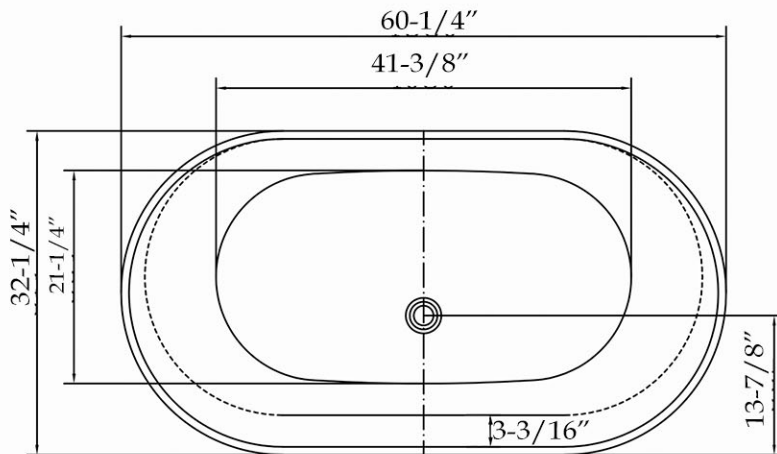

MAIDSTONE

www.MaidstoneSupply.com

Freestanding Acrylic Tub

Part No: 220103-60F7_Spec

FRONT VIEW

SIDE VIEW

TOP VIEW

Contact Maidstone for additional information and specifications. For complete warranty information and a list of dealers visit www.MaidstoneSupply.com. All products and specifications are subject to change without notice. Maidstone is not responsible for typographical and/or dimensional errors. Typographical errors are subject to correction.

Note: Rough-in dimensions may vary +/- 1/2" and are subject to change. No responsibility is assumed by Maidstone.

MAIDSTONE

www.MaidstoneSupply.com

Contemporary Rim Mount Tub Faucet

Part No: 220103-60F7_Spec

Note: Rough-in dimensions may vary +/- 1/2" and are subject to change. No responsibility is assumed by Maidstone.