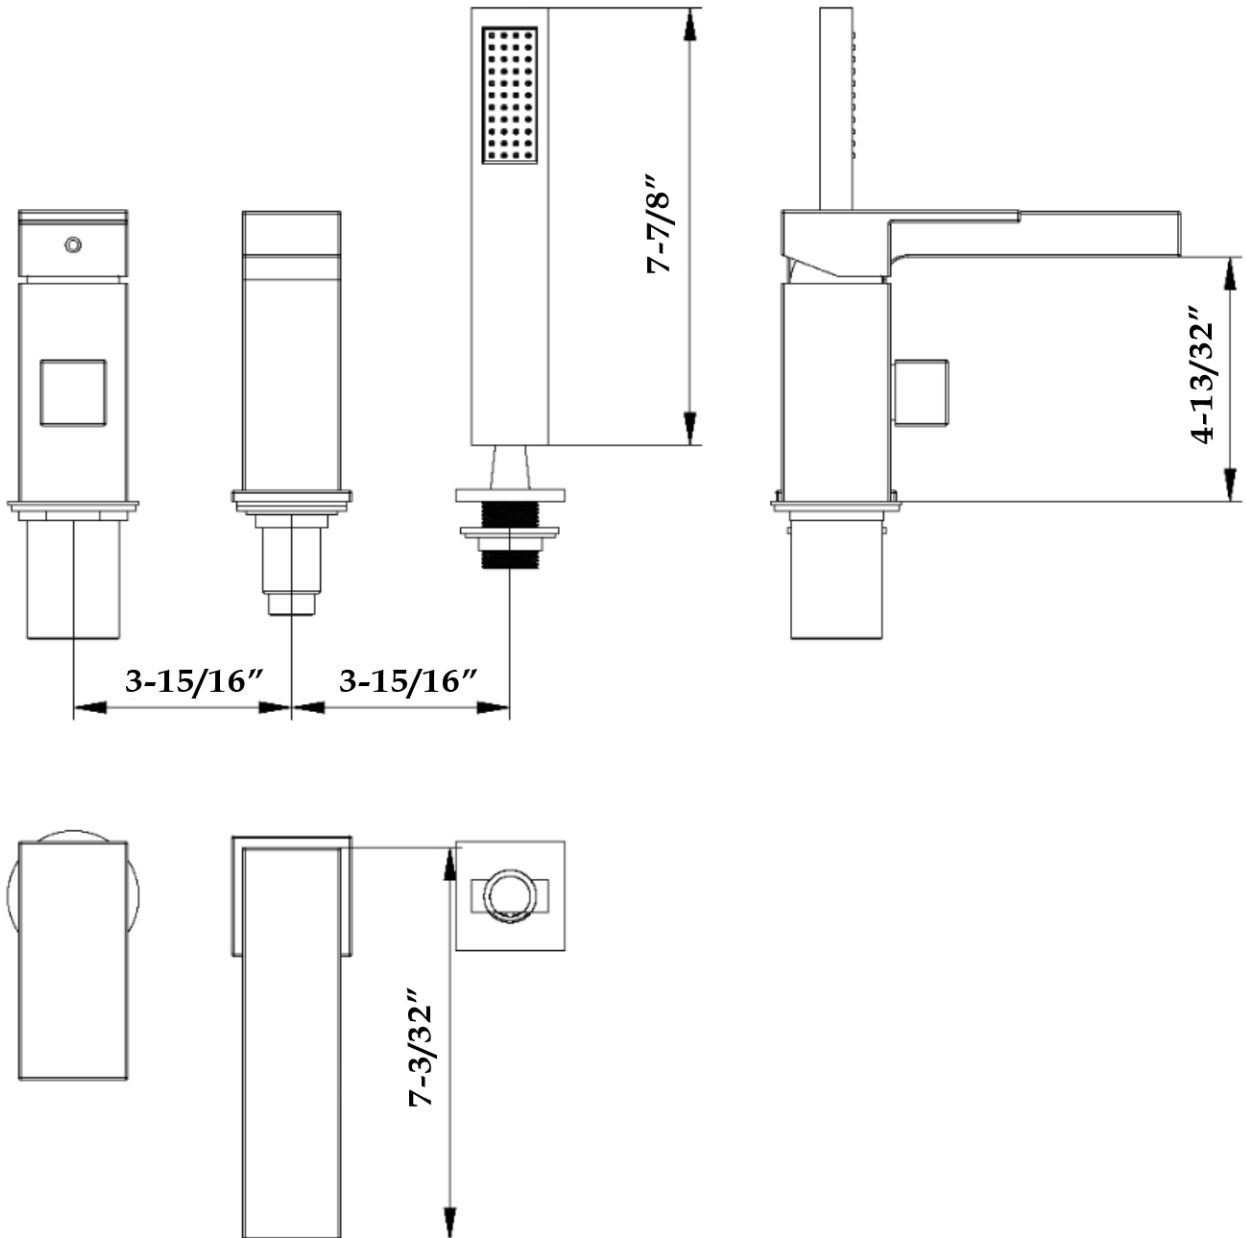

MAIDSTONE

www.MaidstoneSupply.com

Freestanding Acrylic Tub

Part No: 220103-60F7_Spec

FRONT VIEW

SIDE VIEW

TOP VIEW

Contact Maidstone for additional information and specifications. For complete warranty information and a list of dealers visit www.MaidstoneSupply.com. All products and specifications are subject to change without notice. Maidstone is not responsible for typographical and/or dimensional errors. Typographical errors are subject to correction.

Note: Rough-in dimensions may vary +/- 1/2" and are subject to change. No responsibility is assumed by Maidstone.

MAIDSTONE

www.MaidstoneSupply.com

Contemporary Rim Mount Tub Faucet

Part No: 220103-60F7_Spec

Note: Rough-in dimensions may vary +/- 1/2" and are subject to change. No responsibility is assumed by Maidstone.