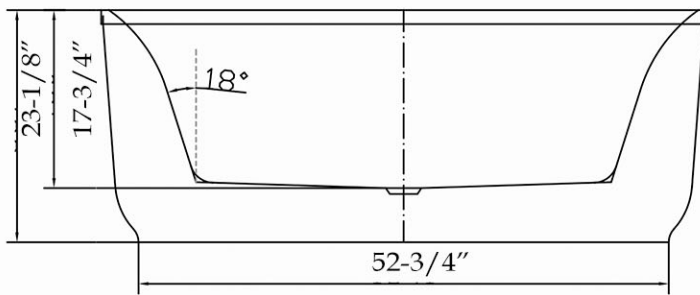

MAIDSTONE

www.MaidstoneSupply.com

Freestanding Acrylic Tub

Part No: 220103-60F7_Spec

FRONT VIEW