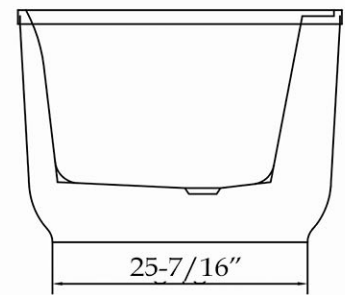

MAIDSTONE

www.MaidstoneSupply.com

Freestanding Acrylic Tub

Part No: 220103-60F7_Spec

SIDE VIEW

Contact Maidstone for additional information and specifications. For complete warranty information and a list of dealers visit www.MaidstoneSupply.com. All products and specifications are subject to change without notice. Maidstone is not responsible for typographical and/or dimensional errors. Typographical errors are subject to correction.

Note: Rough-in dimensions may vary +/- 1/2" and are subject to change. No responsibility is assumed by Maidstone.