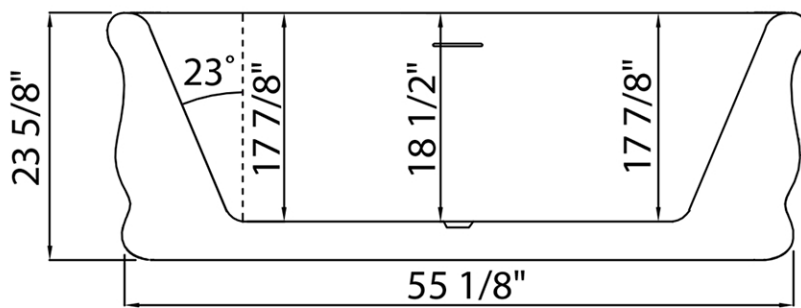

MAIDSTONE

www.MaidstoneSupply.com

Acry Cont Freestanding Tub

Part No: 220D81-1

TOP VIEW

FRONT VIEW

SIDE VIEW

Contact Maidstone for additional information and specifications. For complete warranty information and a list of dealers visit www.MaidstoneSupply.com. All products and specifications are subject to change without notice. Maidstone is not responsible for typographical and/or dimensional errors. Typographical errors are subject to correction.

Note: Rough-in dimensions may vary +/- 1/2" and are subject to change. No responsibility is assumed by Maidstone.