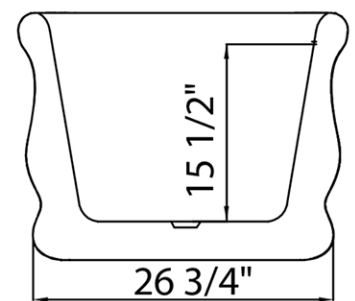

MAIDSTONE

www.MaidstoneSupply.com

Acry Cont Freestanding Tub

Part No: 220D81-1

TOP VIEW

FRONT VIEW

SIDE VIEW

Contact Maidstone for additional information and specifications. For complete warranty information and a list of dealers visit www.MaidstoneSupply.com. All products and specifications are subject to change without notice. Maidstone is not responsible for typographical and/or dimensional errors. Typographical errors are subject to correction.

Note: Rough-in dimensions may vary +/- 1/2" and are subject to change. No responsibility is assumed by Maidstone.