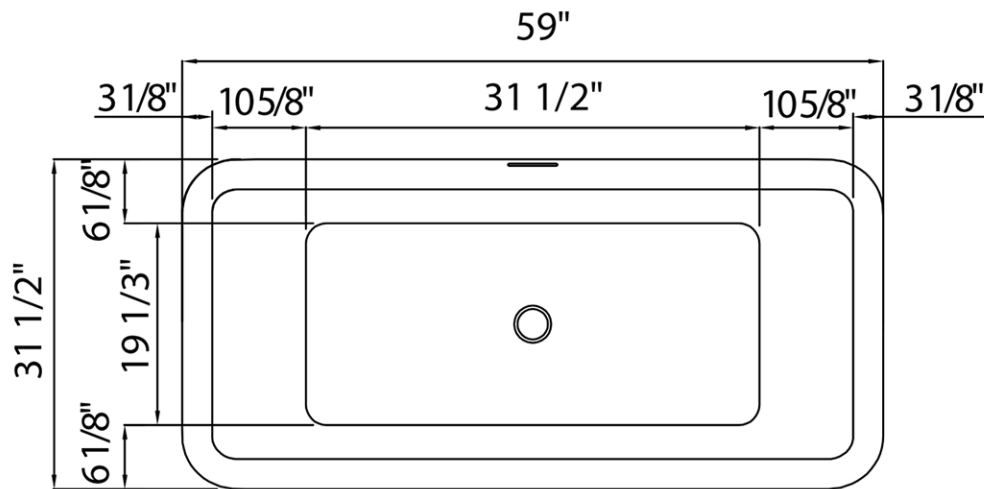

MAIDSTONE

www.MaidstoneSupply.com

Acry Cont Freestanding Tub

Part No: 220D81-1

TOP VIEW

FRONT VIEW

SIDE VIEW

Contact Maidstone for additional information and specifications. For complete warranty information and a list of dealers visit www.MaidstoneSupply.com. All products and specifications are subject to change without notice. Maidstone is not responsible for typographical and/or dimensional errors. Typographical errors are subject to correction.

Note: Rough-in dimensions may vary +/- 1/2" and are subject to change. No responsibility is assumed by Maidstone.