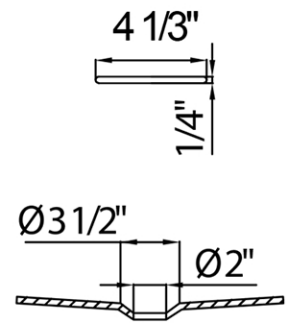

MAIDSTONE

www.MaidstoneSupply.com

Acry Cont Freestanding Tub

Part No: 220D81-1

TOP VIEW

FRONT VIEW

SIDE VIEW

Contact Maidstone for additional information and specifications. For complete warranty information and a list of dealers visit www.MaidstoneSupply.com. All products and specifications are subject to change without notice. Maidstone is not responsible for typographical and/or dimensional errors. Typographical errors are subject to correction.

Note: Rough-in dimensions may vary +/- 1/2" and are subject to change. No responsibility is assumed by Maidstone.