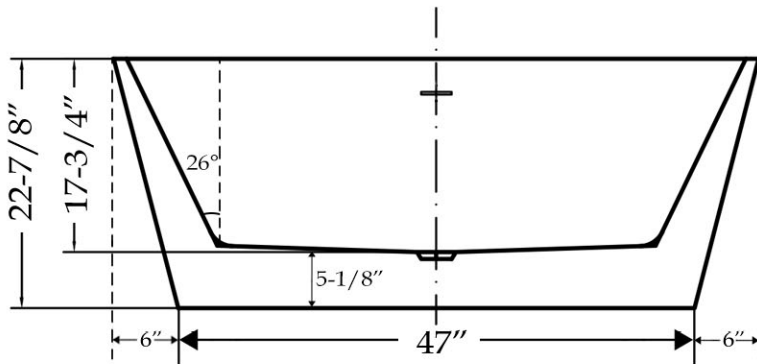

MAIDSTONE

www.MaidstoneSupply.com

Acrylic Contemporary Tub

Part No: 220TR59F7_Spec

Volume: 44 gal Weight: 102.5 lbs

Contact Maidstone for additional information and specifications. For complete warranty information and a list of dealers visit www.MaidstoneSupply.com. All products and specifications are subject to change without notice. Maidstone is not responsible for typographical and/or dimensional errors. Typographical errors are subject to correction.

Note: Rough-in dimensions may vary +/- 1/2" and are subject to change. No responsibility is assumed by Maidstone.

MAIDSTONE

www.MaidstoneSupply.com

Contemporary Rim Mount Tub Faucet

Part No: 220TR59F7_Spec

Note: Rough-in dimensions may vary $\pm 1/2\text{''}$ and are subject to change. No responsibility is assumed by Maidstone.