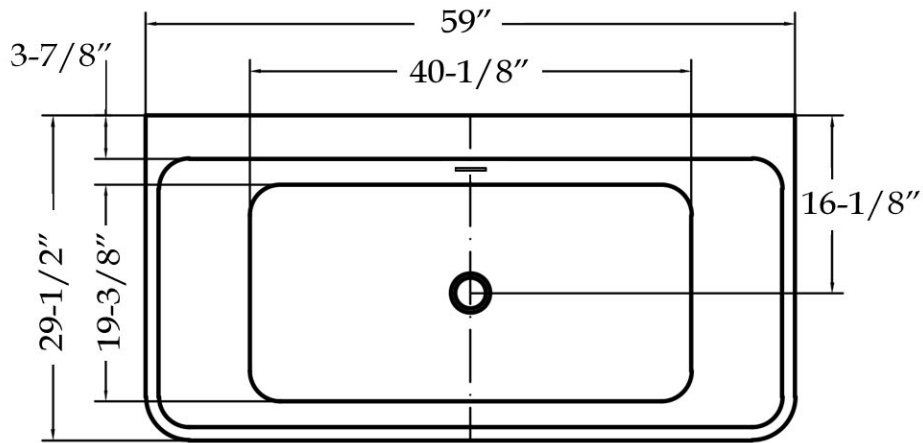

MAIDSTONE

www.MaidstoneSupply.com

Acrylic Contemporary Tub

Part No: 220TR59F7_Spec

Volume: 44 gal Weight: 102.5 lbs

Contact Maidstone for additional information and specifications. For complete warranty information and a list of dealers visit www.MaidstoneSupply.com. All products and specifications are subject to change without notice. Maidstone is not responsible for typographical and/or dimensional errors. Typographical errors are subject to correction.

Note: Rough-in dimensions may vary +/- 1/2" and are subject to change. No responsibility is assumed by Maidstone.

MAIDSTONE

www.MaidstoneSupply.com

Contemporary Rim Mount Tub Faucet

Part No: 220TR59F7_Spec

Note: Rough-in dimensions may vary $\pm 1/2\text{''}$ and are subject to change. No responsibility is assumed by Maidstone.