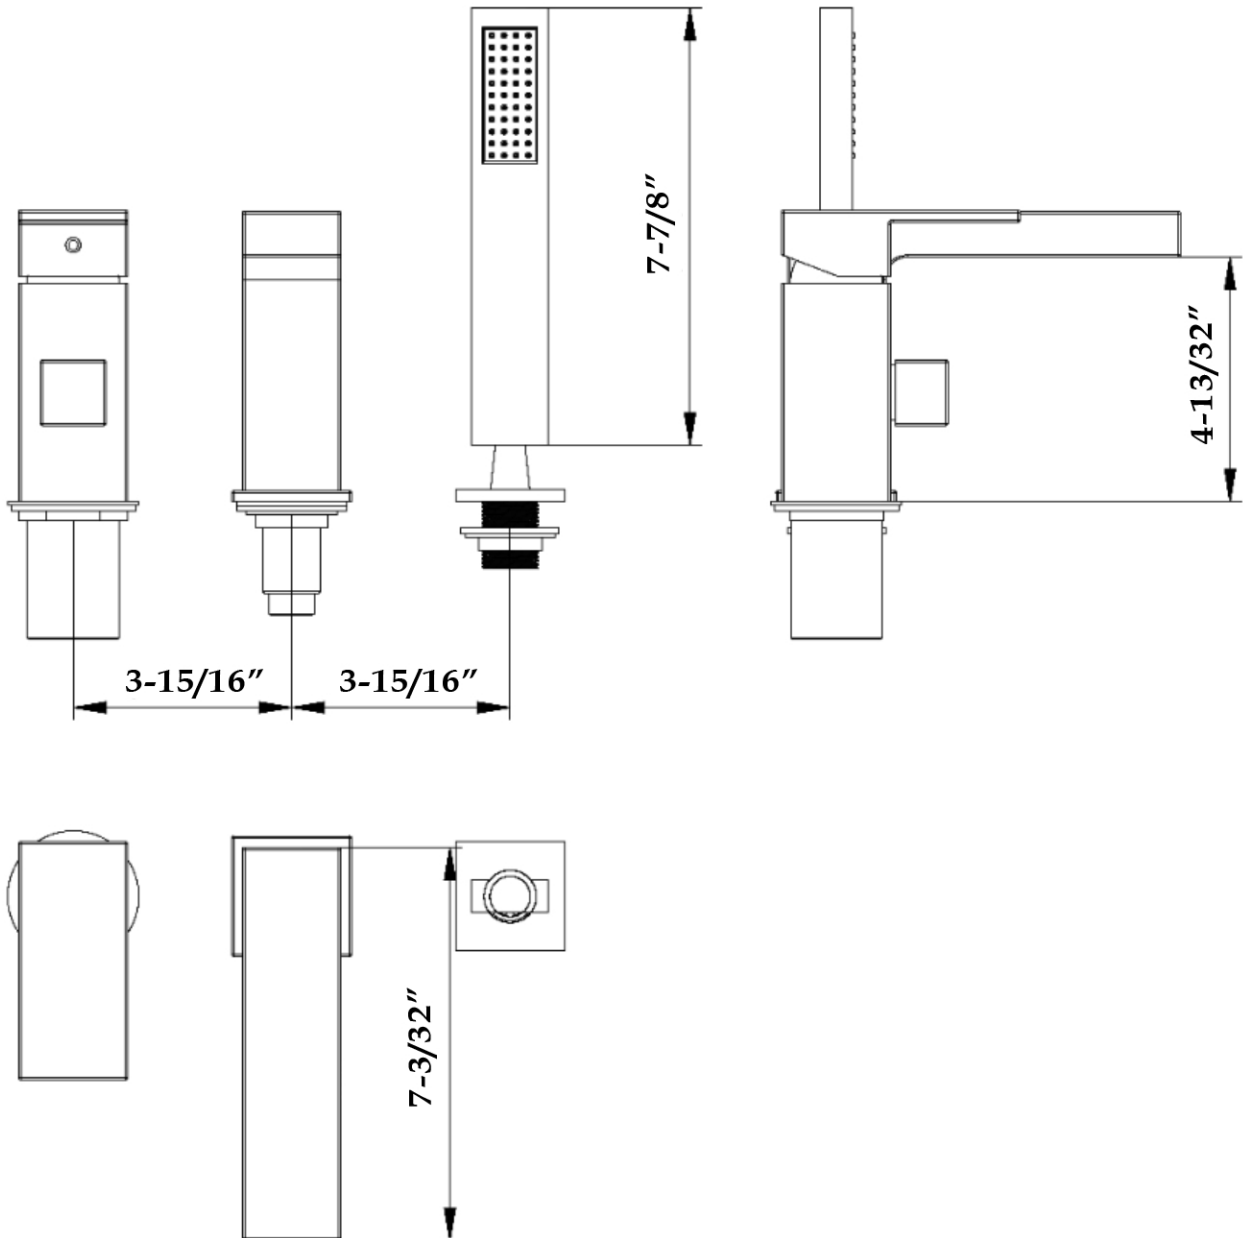

MAIDSTONE

www.MaidstoneSupply.com

Acrylic Contemporary Tub

Part No: 220TR59F7_Spec

Volume: 44 gal Weight: 102.5 lbs

Contact Maidstone for additional information and specifications. For complete warranty information and a list of dealers visit www.MaidstoneSupply.com. All products and specifications are subject to change without notice. Maidstone is not responsible for typographical and/or dimensional errors. Typographical errors are subject to correction.

Note: Rough-in dimensions may vary +/- 1/2" and are subject to change. No responsibility is assumed by Maidstone.

MAIDSTONE

www.MaidstoneSupply.com

Contemporary Rim Mount Tub Faucet

Part No: 220TR59F7_Spec

Note: Rough-in dimensions may vary $\pm 1/2\text{''}$ and are subject to change. No responsibility is assumed by Maidstone.