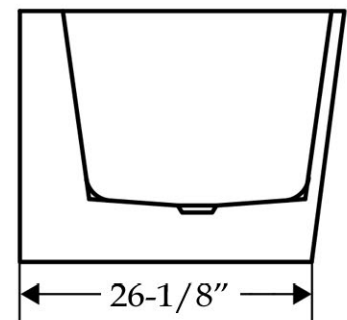

MAIDSTONE

www.MaidstoneSupply.com

Acrylic Contemporary Tub

Part No: 220TR59F7_Spec

Volume: 44 gal Weight: 102.5 lbs

Contact Maidstone for additional information and specifications. For complete warranty information and a list of dealers visit www.MaidstoneSupply.com. All products and specifications are subject to change without notice. Maidstone is not responsible for typographical and/or dimensional errors. Typographical errors are subject to correction.

Note: Rough-in dimensions may vary +/- 1/2" and are subject to change. No responsibility is assumed by Maidstone.

MAIDSTONE

www.MaidstoneSupply.com

Contemporary Rim Mount Tub Faucet

Part No: 220TR59F7_Spec

Note: Rough-in dimensions may vary $\pm 1/2\text{''}$ and are subject to change. No responsibility is assumed by Maidstone.