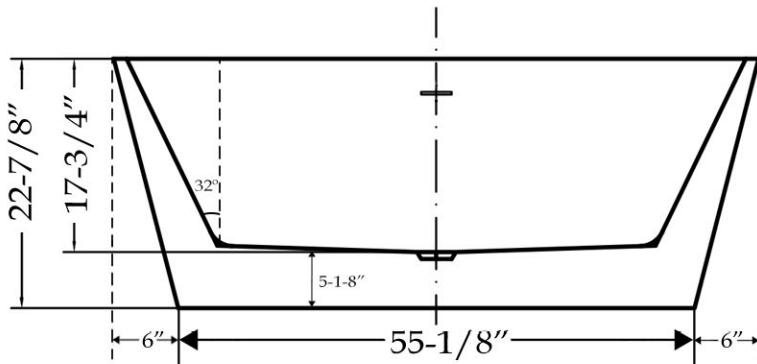

MAIDSTONE

www.MaidstoneSupply.com

Acrylic Contemporary Tub

Part No: 220TR67F7_Spec

Volume: 62 gal Weight: 106 lbs

Contact Maidstone for additional information and specifications. For complete warranty information and a list of dealers visit www.MaidstoneSupply.com. All products and specifications are subject to change without notice. Maidstone is not responsible for typographical and/or dimensional errors. Typographical errors are subject to correction.

Note: Rough-in dimensions may vary +/- 1/2" and are subject to change. No responsibility is assumed by Maidstone.

MAIDSTONE

www.MaidstoneSupply.com

Contemporary Rim Mount Tub Faucet

Part No: 220TR67F7_Spec

Note: Rough-in dimensions may vary $\pm 1/2"$ and are subject to change. No responsibility is assumed by Maidstone.