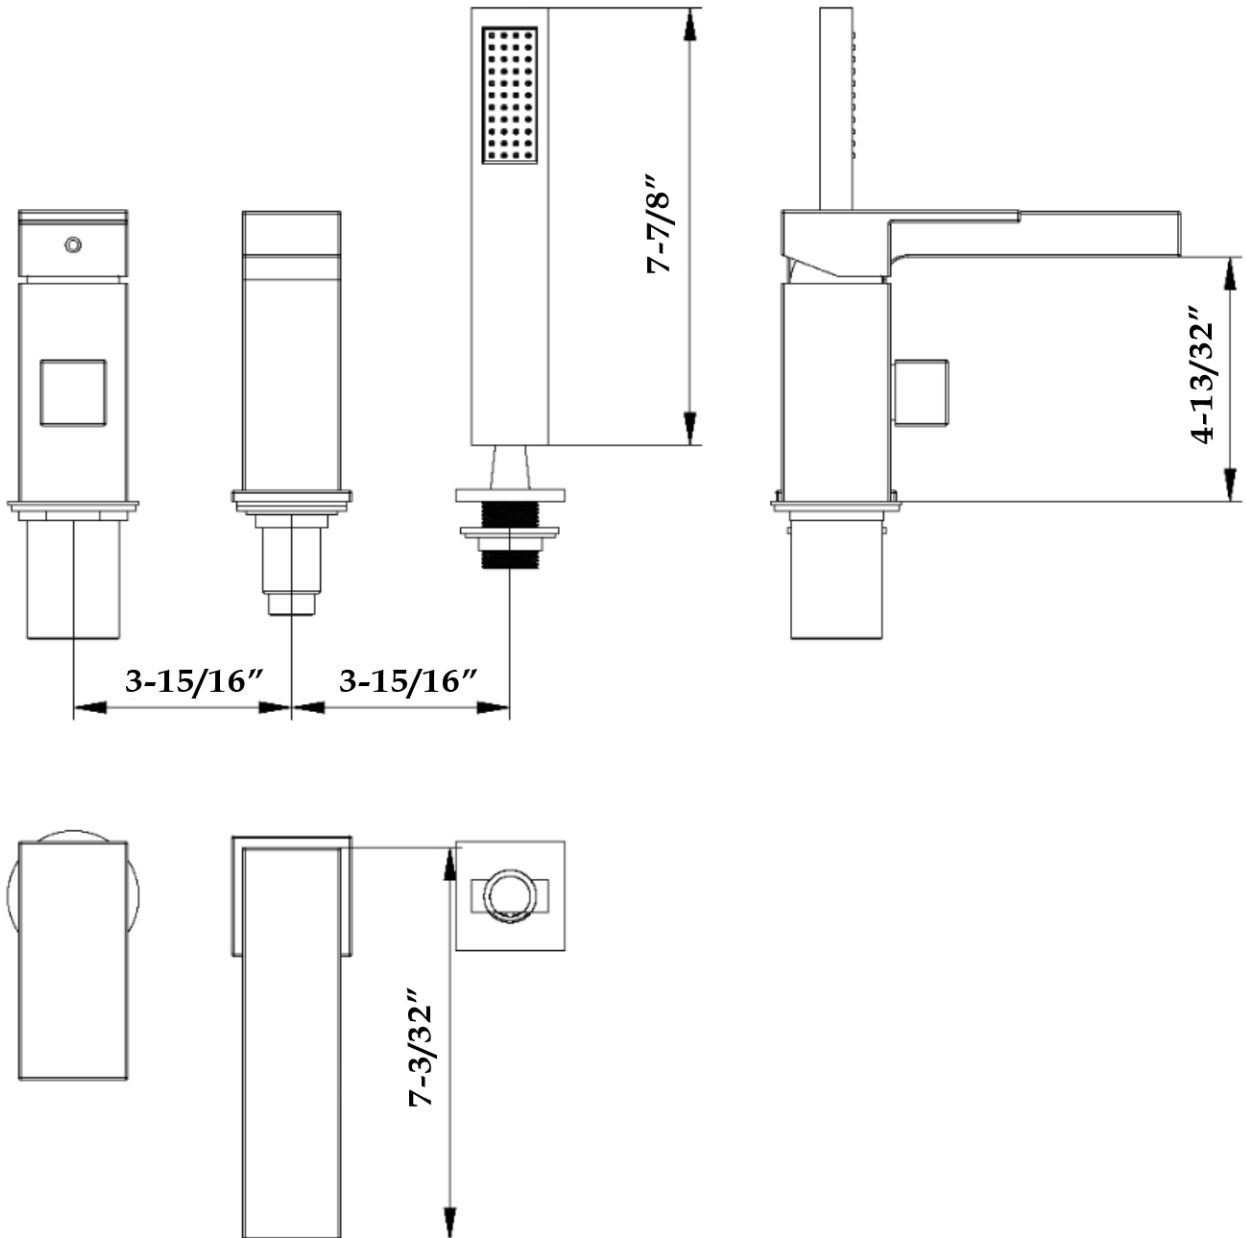

MAIDSTONE

www.MaidstoneSupply.com

Acrylic Contemporary Tub

Part No: 220TR67F7_Spec

Volume: 62 gal Weight: 106 lbs

Contact Maidstone for additional information and specifications. For complete warranty information and a list of dealers visit www.MaidstoneSupply.com. All products and specifications are subject to change without notice. Maidstone is not responsible for typographical and/or dimensional errors. Typographical errors are subject to correction.

Note: Rough-in dimensions may vary +/- 1/2" and are subject to change. No responsibility is assumed by Maidstone.

MAIDSTONE

www.MaidstoneSupply.com

Contemporary Rim Mount Tub Faucet

Part No: 220TR67F7_Spec

Note: Rough-in dimensions may vary $\pm 1/2"$ and are subject to change. No responsibility is assumed by Maidstone.