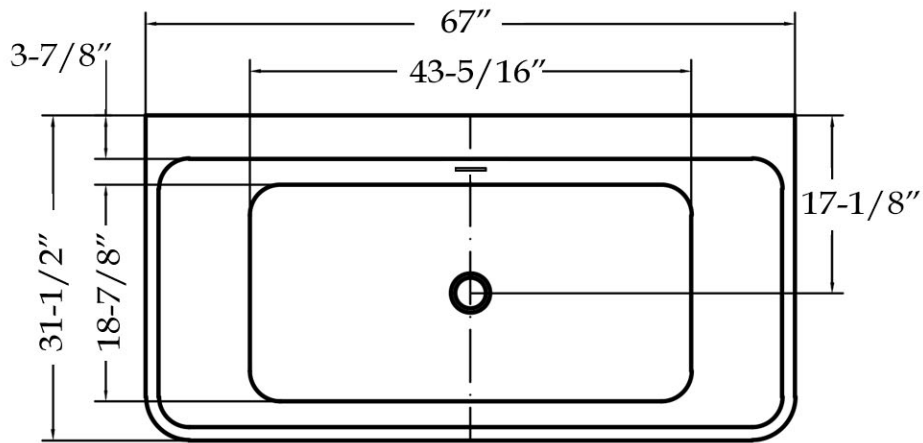

MAIDSTONE

www.MaidstoneSupply.com

Acrylic Contemporary Tub

Part No: 220TR67F7_Spec

Volume: 62 gal Weight: 106 lbs

Contact Maidstone for additional information and specifications. For complete warranty information and a list of dealers visit www.MaidstoneSupply.com. All products and specifications are subject to change without notice. Maidstone is not responsible for typographical and/or dimensional errors. Typographical errors are subject to correction.

Note: Rough-in dimensions may vary +/- 1/2" and are subject to change. No responsibility is assumed by Maidstone.

MAIDSTONE

www.MaidstoneSupply.com

Contemporary Rim Mount Tub Faucet

Part No: 220TR67F7_Spec

Note: Rough-in dimensions may vary $\pm 1/2"$ and are subject to change. No responsibility is assumed by Maidstone.