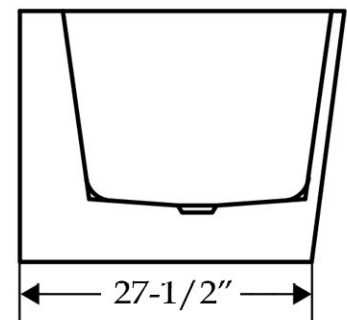

MAIDSTONE

www.MaidstoneSupply.com

Acrylic Contemporary Tub

Part No: 220TR67F7_Spec

Volume: 62 gal Weight: 106 lbs

Contact Maidstone for additional information and specifications. For complete warranty information and a list of dealers visit www.MaidstoneSupply.com. All products and specifications are subject to change without notice. Maidstone is not responsible for typographical and/or dimensional errors. Typographical errors are subject to correction.

Note: Rough-in dimensions may vary +/- 1/2" and are subject to change. No responsibility is assumed by Maidstone.

MAIDSTONE

www.MaidstoneSupply.com

Contemporary Rim Mount Tub Faucet

Part No: 220TR67F7_Spec

Note: Rough-in dimensions may vary $\pm 1/2"$ and are subject to change. No responsibility is assumed by Maidstone.