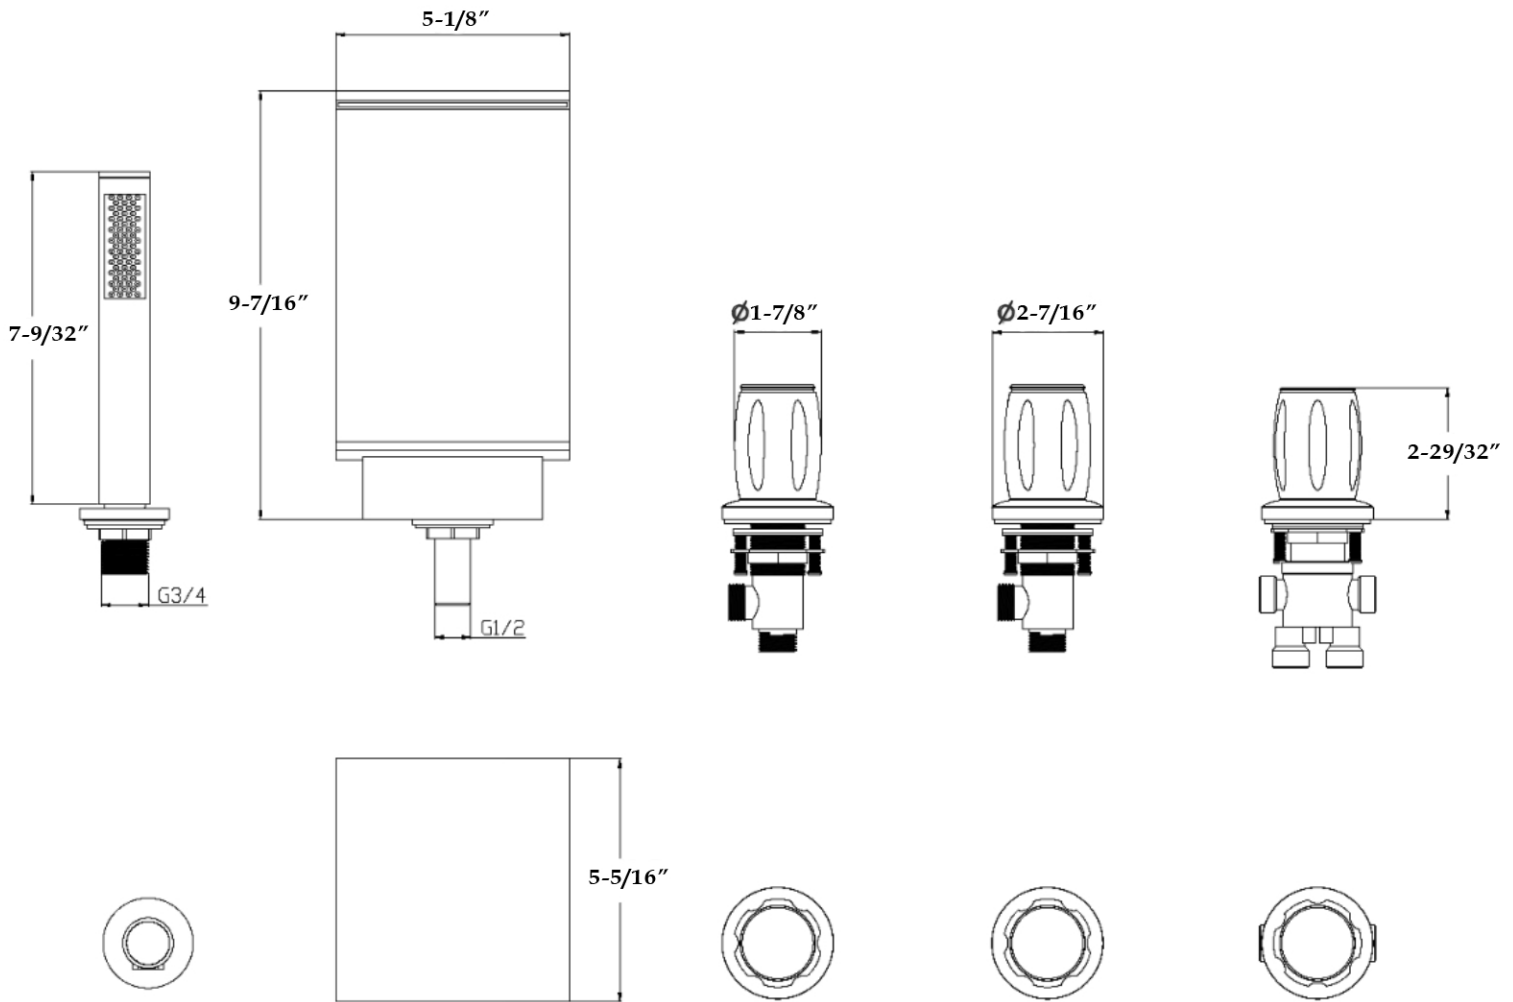

MAIDSTONE

www.MaidstoneSupply.com

Contemporary Rim Mount Tub Faucet

Part No: 220D53F6_Spec

Contact Maidstone for additional information and specifications. For complete warranty information and a list of dealers visit www.MaidstoneSupply.com. All products and specifications are subject to change without notice. Maidstone is not responsible for typographical and/or dimensional errors. Typographical errors are subject to correction.

Note: Rough-in dimensions may vary $\pm 1/2\text{''}$ and are subject to change. No responsibility is assumed by Maidstone.