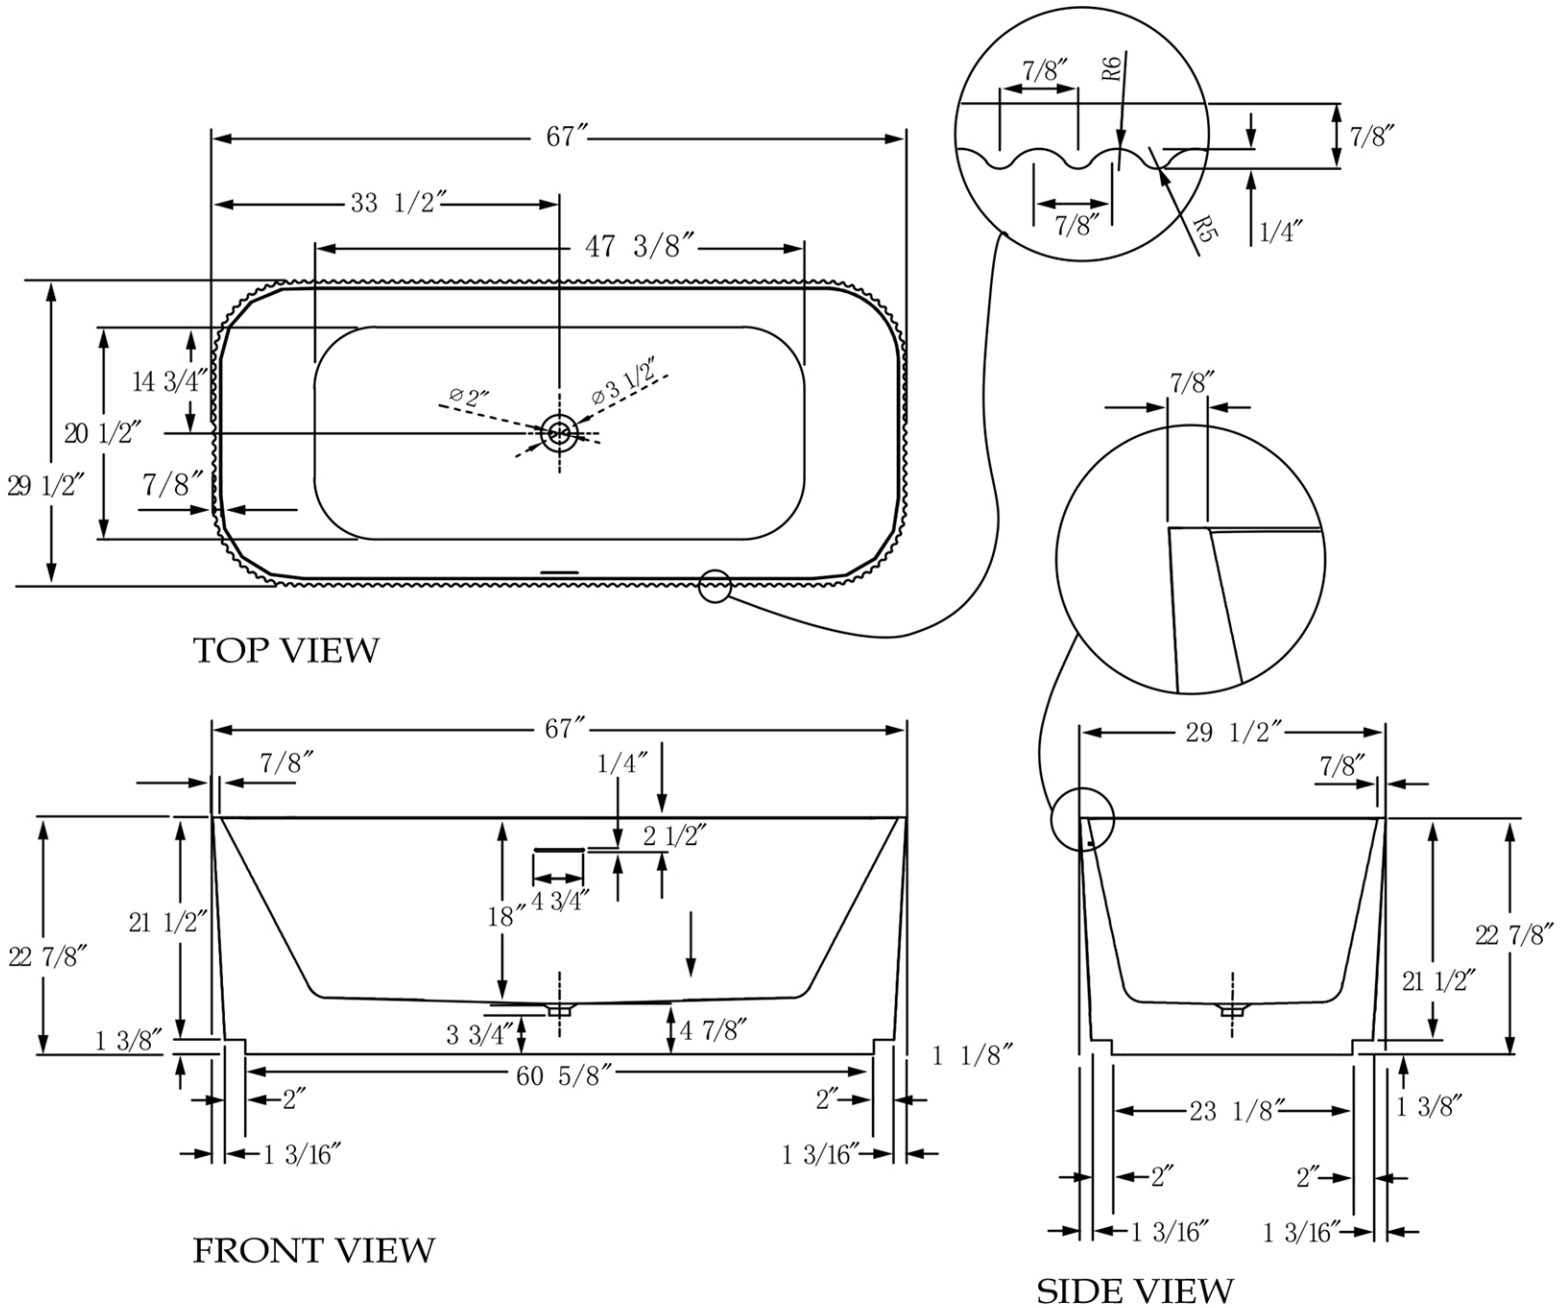

MAIDSTONE

www.MaidstoneSupply.com

Acrylic Verticle Flute Tub

Part No: 33T82-67-1

Contact Maidstone for additional information and specifications. For complete warranty information and a list of dealers visit www.MaidstoneSupply.com. All products and specifications are subject to change without notice. Maidstone is not responsible for typographical and/or dimensional errors. Typographical errors are subject to correction.

Note: Rough-in dimensions may vary +/- 1/2" and are subject to change. No responsibility is assumed by Maidstone.