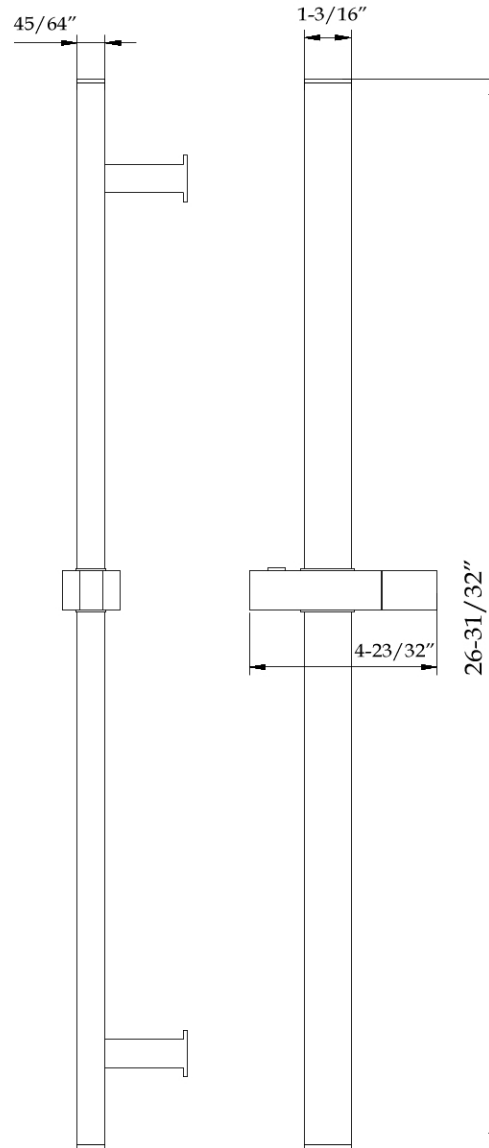

MAIDSTONE

[www.MaidstoneSupply.com](http://www.MaidstoneSupply.com)

Grab Bar with HS Holder - Square

Part No: 141-GBSQ-1

SIDE VIEW

TOP VIEW

Contact Maidstone for additional information and specifications. For complete warranty information and a list of dealers visit [www.MaidstoneSupply.com](http://www.MaidstoneSupply.com). All products and specifications are subject to change without notice. Maidstone is not responsible for typographical and/or dimensional errors. Typographical errors are subject to correction.

Note: Rough-in dimensions may vary  $\pm 1/2$ " and are subject to change. No responsibility is assumed by Maidstone.