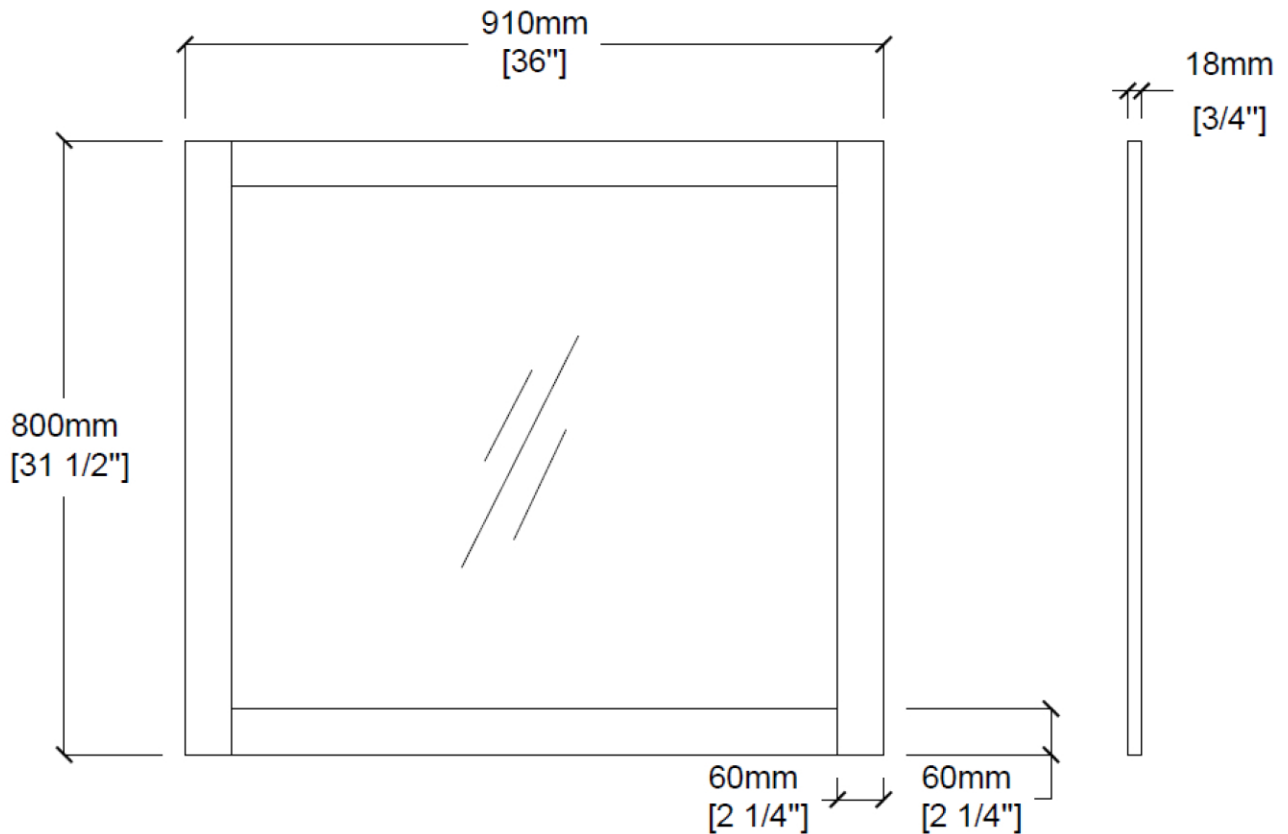

# MAIDSTONE

[www.MaidstoneSupply.com](http://www.MaidstoneSupply.com)

36 Inch Vanity Mirror

Part No: M36\_Spec

Contact Maidstone for additional information and specifications. For complete warranty information and a list of dealers visit [www.MaidstoneSupply.com](http://www.MaidstoneSupply.com). All products and specifications are subject to change without notice. Maidstone is not responsible for typographical and/or dimensional errors. Typographical errors are subject to correction.

Note: Rough-in dimensions may vary +/- 1/2" and are subject to change. No responsibility is assumed by Maidstone.