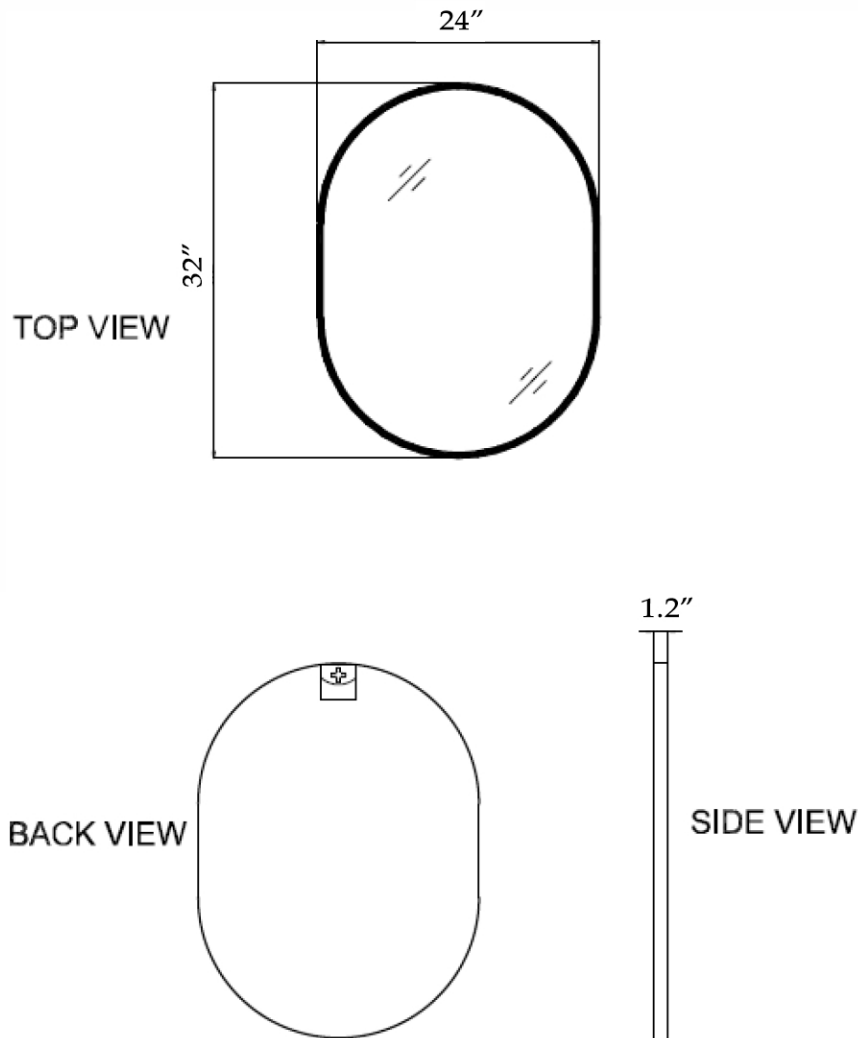

MAIDSTONE

[www.MaidstoneSupply.com](http://www.MaidstoneSupply.com)

Bathroom Mirror

Part No: 1-MTF2432-BB

Contact Maidstone for additional information and specifications. For complete warranty information and a list of dealers visit [www.MaidstoneSupply.com](http://www.MaidstoneSupply.com). All products and specifications are subject to change without notice. Maidstone is not responsible for typographical and/or dimensional errors. Typographical errors are subject to correction.

Note: Rough-in dimensions may vary +/- 1/2" and are subject to change. No responsibility is assumed by Maidstone.

26-07-2024