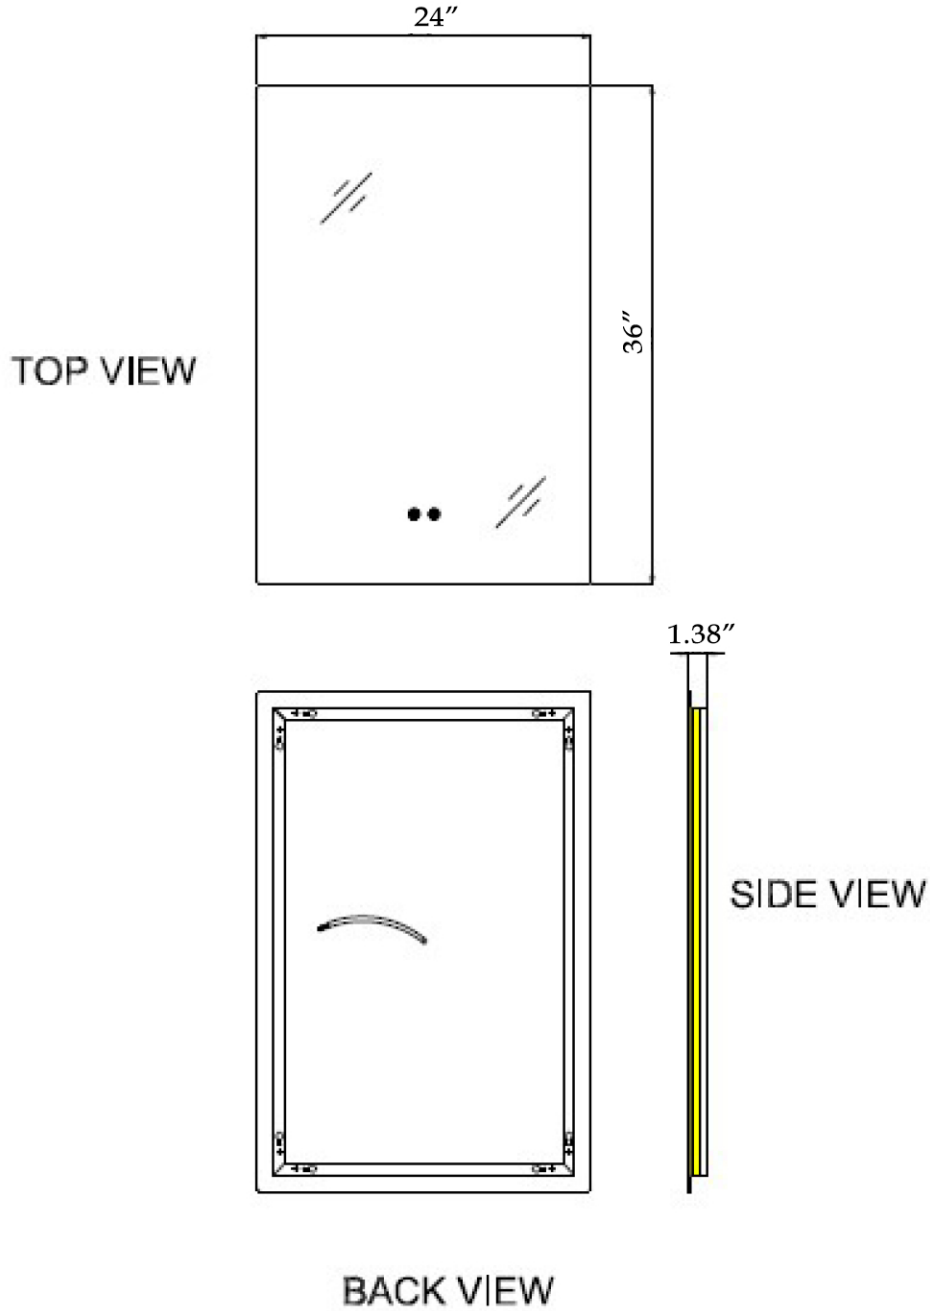

MAIDSTONE

www.MaidstoneSupply.com

Lighted Bathroom Mirror

Part No: 1-M2436B1

Contact Maidstone for additional information and specifications. For complete warranty information and a list of dealers visit www.MaidstoneSupply.com. All products and specifications are subject to change without notice. Maidstone is not responsible for typographical and/or dimensional errors. Typographical errors are subject to correction.

Note: Rough-in dimensions may vary +/- 1/2" and are subject to change. No responsibility is assumed by Maidstone.