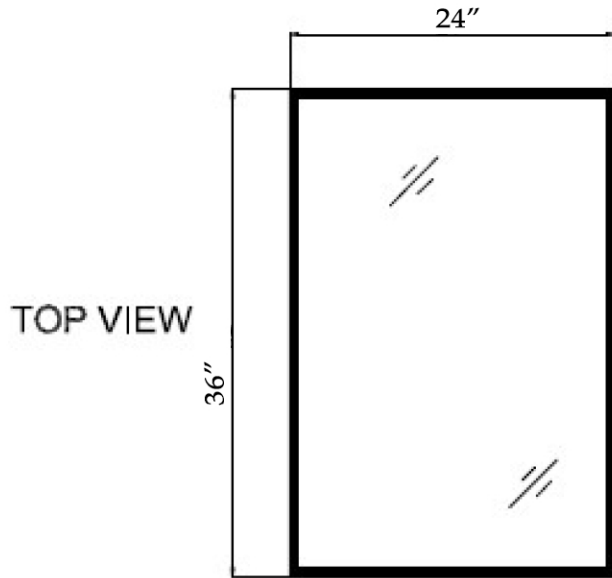

MAIDSTONE

www.MaidstoneSupply.com

Bathroom Mirror

Part No: 1-MTF2436-BB

Contact Maidstone for additional information and specifications. For complete warranty information and a list of dealers visit www.MaidstoneSupply.com. All products and specifications are subject to change without notice. Maidstone is not responsible for typographical and/or dimensional errors. Typographical errors are subject to correction.

Note: Rough-in dimensions may vary +/- 1/2" and are subject to change. No responsibility is assumed by Maidstone.