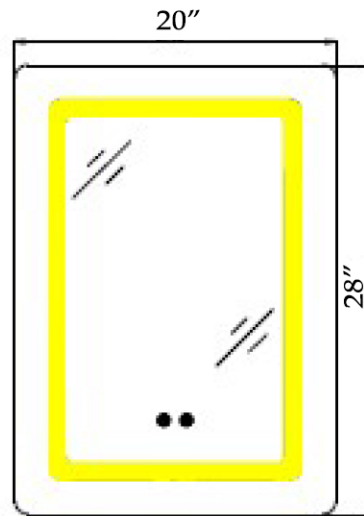

MAIDSTONE

www.MaidstoneSupply.com

Lighted Bathroom Mirror

Part No: 1-M2028A4

TOP VIEW

SIDE VIEW

BACK VIEW

Contact Maidstone for additional information and specifications. For complete warranty information and a list of dealers visit www.MaidstoneSupply.com. All products and specifications are subject to change without notice. Maidstone is not responsible for typographical and/or dimensional errors. Typographical errors are subject to correction.

Note: Rough-in dimensions may vary +/- 1/2" and are subject to change. No responsibility is assumed by Maidstone.