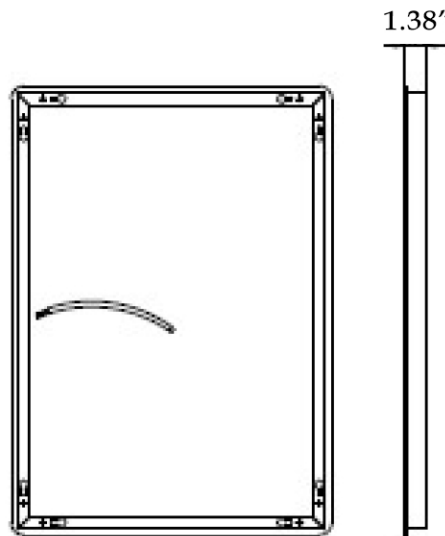

MAIDSTONE

www.MaidstoneSupply.com

Lighted Bathroom Mirror

Part No: 1-M2028A4

TOP VIEW

SIDE VIEW

BACK VIEW

Contact Maidstone for additional information and specifications. For complete warranty information and a list of dealers visit www.MaidstoneSupply.com. All products and specifications are subject to change without notice. Maidstone is not responsible for typographical and/or dimensional errors. Typographical errors are subject to correction.

Note: Rough-in dimensions may vary +/- 1/2" and are subject to change. No responsibility is assumed by Maidstone.