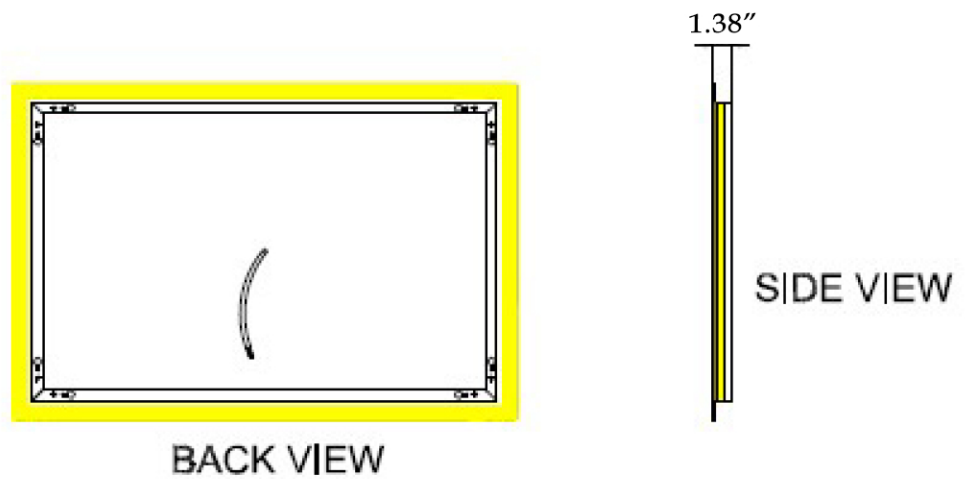

MAIDSTONE

www.MaidstoneSupply.com

Lighted Bathroom Mirror

Part No: 1-M3624B4

Contact Maidstone for additional information and specifications. For complete warranty information and a list of dealers visit www.MaidstoneSupply.com. All products and specifications are subject to change without notice. Maidstone is not responsible for typographical and/or dimensional errors. Typographical errors are subject to correction.

Note: Rough-in dimensions may vary +/- 1/2" and are subject to change. No responsibility is assumed by Maidstone.