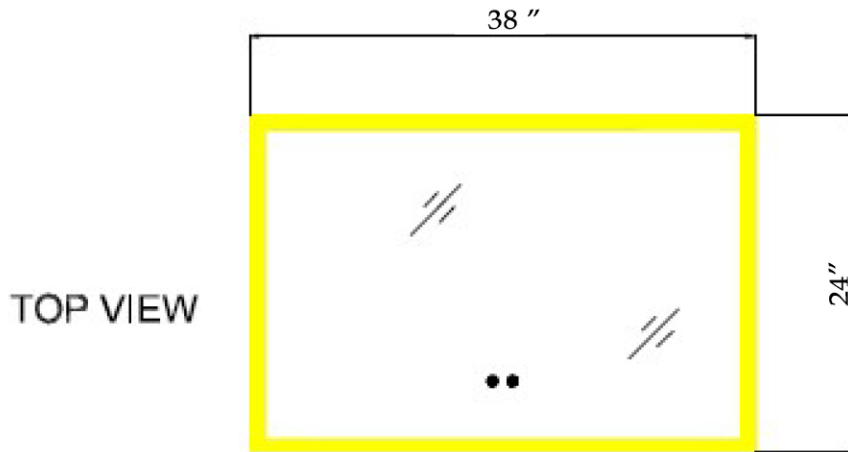

MAIDSTONE

www.MaidstoneSupply.com

Lighted Bathroom Mirror

Part No: 1-M3624B4

Contact Maidstone for additional information and specifications. For complete warranty information and a list of dealers visit www.MaidstoneSupply.com. All products and specifications are subject to change without notice. Maidstone is not responsible for typographical and/or dimensional errors. Typographical errors are subject to correction.

Note: Rough-in dimensions may vary +/- 1/2" and are subject to change. No responsibility is assumed by Maidstone.