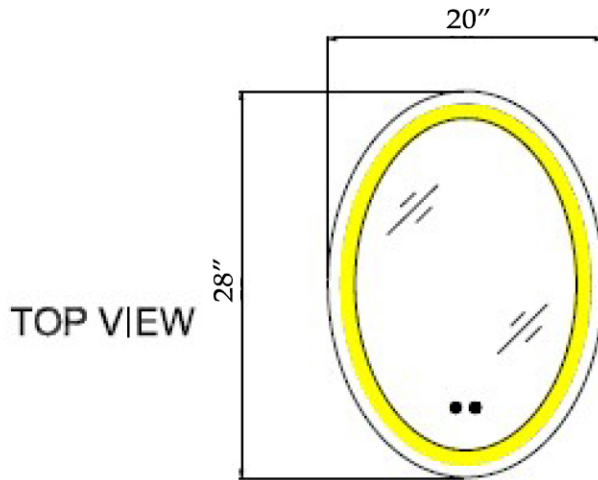

MAIDSTONE

www.MaidstoneSupply.com

Lighted Bathroom Mirror

Part No: 1-M2028A1

Contact Maidstone for additional information and specifications. For complete warranty information and a list of dealers visit www.MaidstoneSupply.com. All products and specifications are subject to change without notice. Maidstone is not responsible for typographical and/or dimensional errors. Typographical errors are subject to correction.

Note: Rough-in dimensions may vary +/- 1/2" and are subject to change. No responsibility is assumed by Maidstone.

26-07-2024