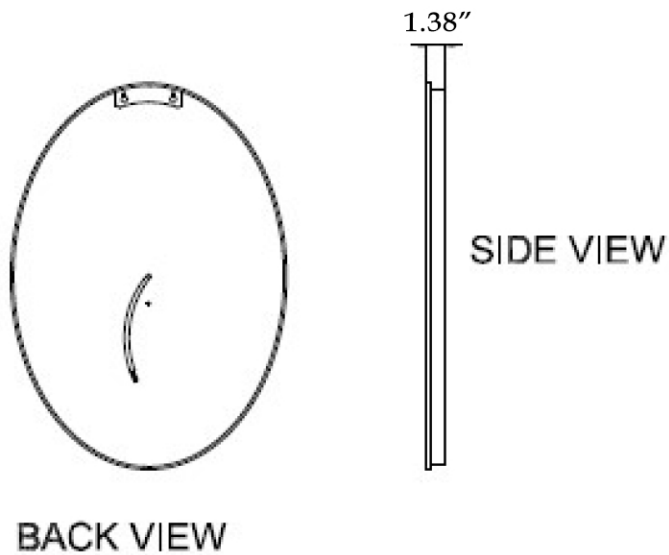

MAIDSTONE

www.MaidstoneSupply.com

Lighted Bathroom Mirror

Part No: 1-M2028A1

Contact Maidstone for additional information and specifications. For complete warranty information and a list of dealers visit www.MaidstoneSupply.com. All products and specifications are subject to change without notice. Maidstone is not responsible for typographical and/or dimensional errors. Typographical errors are subject to correction.

Note: Rough-in dimensions may vary +/- 1/2" and are subject to change. No responsibility is assumed by Maidstone.

26-07-2024