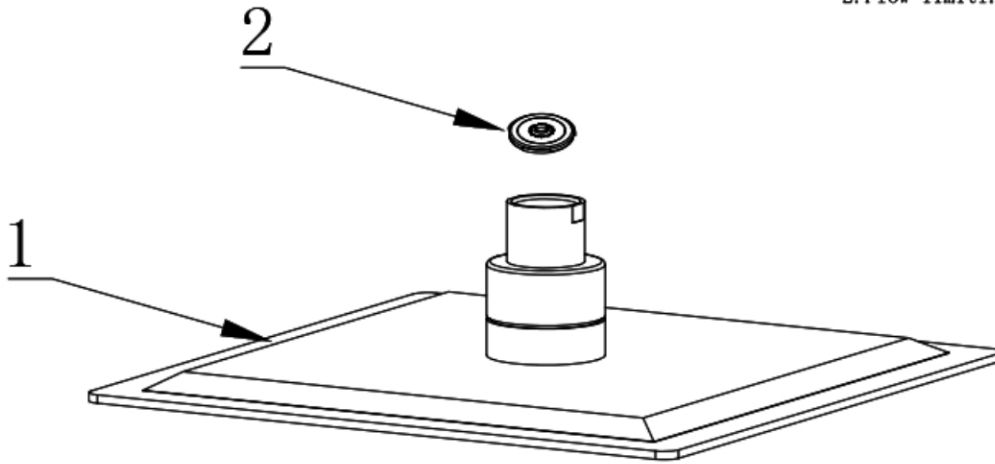

MAIDSTONE

www.MaidstoneSupply.com

Square Thin Shower Head - 10 Inch

Part No: 141-SQSH-10-

Part List

Part Name

1. Shower head 10" square ultra thin

2. Flow limiting plate 1.75gpm

Part No.

D25.1

58.8646.1

Contact Maidstone for additional information and specifications. For complete warranty information and a list of dealers visit www.MaidstoneSupply.com. All products and specifications are subject to change without notice. Maidstone is not responsible for typographical and/or dimensional errors. Typographical errors are subject to correction.

Note: Rough-in dimensions may vary +/- 1/2" and are subject to change. No responsibility is assumed by Maidstone.