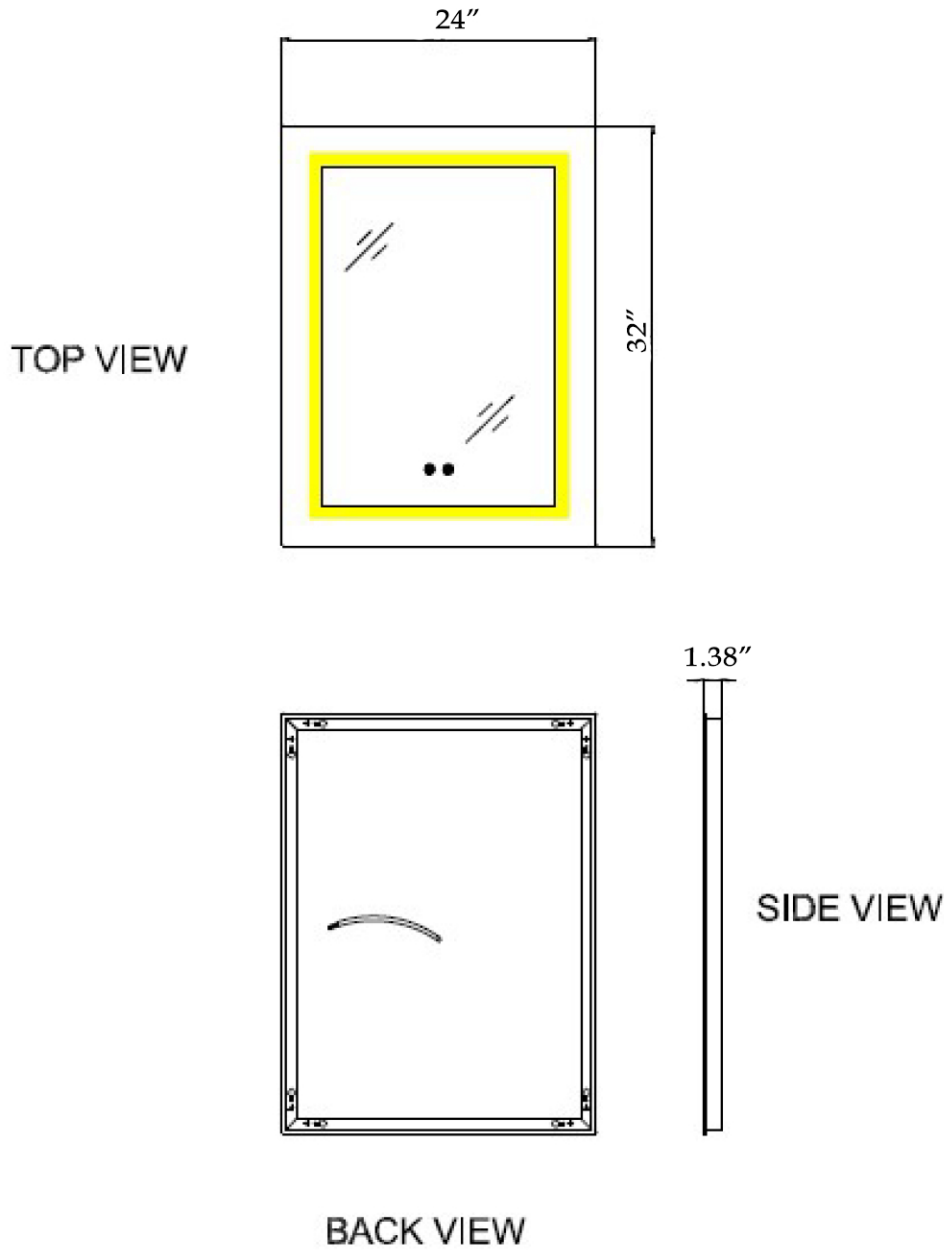

MAIDSTONE

www.MaidstoneSupply.com

Lighted Bathroom Mirror

Part No: 1-M2432A4

Contact Maidstone for additional information and specifications. For complete warranty information and a list of dealers visit www.MaidstoneSupply.com. All products and specifications are subject to change without notice. Maidstone is not responsible for typographical and/or dimensional errors. Typographical errors are subject to correction.

Note: Rough-in dimensions may vary +/- 1/2" and are subject to change. No responsibility is assumed by Maidstone.