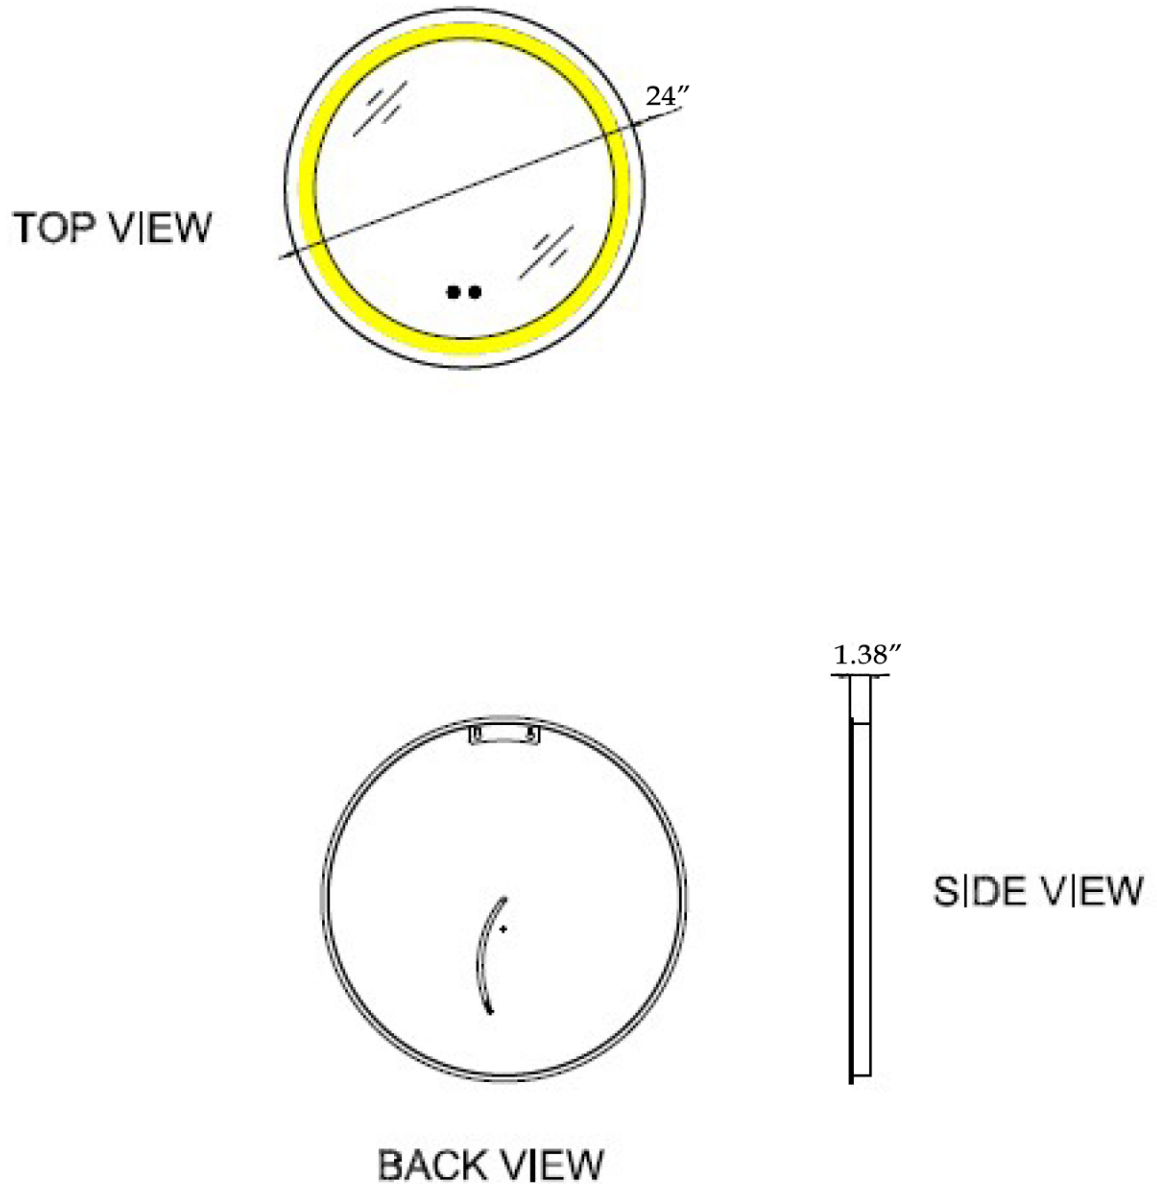

MAIDSTONE

[www.MaidstoneSupply.com](http://www.MaidstoneSupply.com)

Lighted Bathroom Mirror

Part No: 1-M2424A1

Contact Maidstone for additional information and specifications. For complete warranty information and a list of dealers visit [www.MaidstoneSupply.com](http://www.MaidstoneSupply.com). All products and specifications are subject to change without notice. Maidstone is not responsible for typographical and/or dimensional errors. Typographical errors are subject to correction.

Note: Rough-in dimensions may vary +/- 1/2" and are subject to change. No responsibility is assumed by Maidstone.

26-07-2024