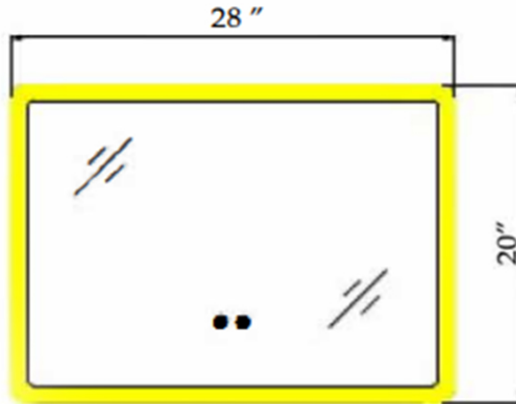

MAIDSTONE

[www.MaidstoneSupply.com](http://www.MaidstoneSupply.com)

28 by 20 Rectangle Lighted Mirror

Part No: 1-M2820D4

TOP VIEW

BACK VIEW

SIDE VIEW

Contact Maidstone for additional information and specifications. For complete warranty information and a list of dealers visit [www.MaidstoneSupply.com](http://www.MaidstoneSupply.com). All products and specifications are subject to change without notice. Maidstone is not responsible for typographical and/or dimensional errors. Typographical errors are subject to correction.

Note: Rough-in dimensions may vary +/- 1/2" and are subject to change. No responsibility is assumed by Maidstone.