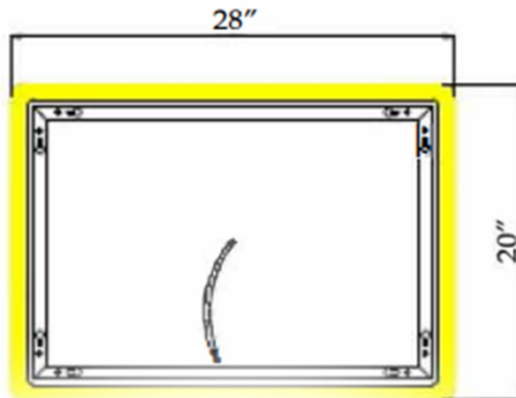

MAIDSTONE

[www.MaidstoneSupply.com](http://www.MaidstoneSupply.com)

28 by 20 Rectangle Lighted Mirror

Part No: 1-M2820D4

TOP VIEW

BACK VIEW

SIDE VIEW

Contact Maidstone for additional information and specifications. For complete warranty information and a list of dealers visit [www.MaidstoneSupply.com](http://www.MaidstoneSupply.com). All products and specifications are subject to change without notice. Maidstone is not responsible for typographical and/or dimensional errors. Typographical errors are subject to correction.

Note: Rough-in dimensions may vary +/- 1/2" and are subject to change. No responsibility is assumed by Maidstone.