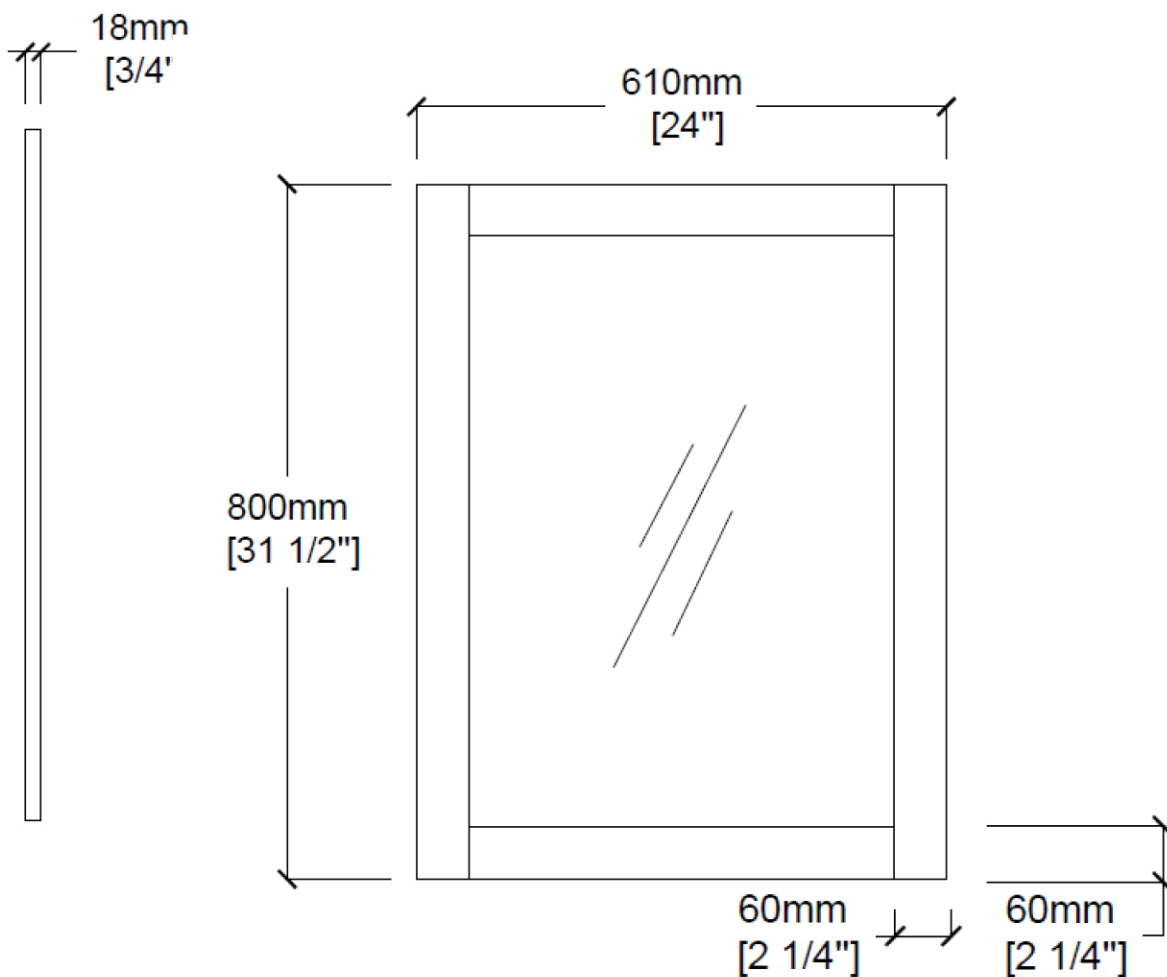

MAIDSTONE

www.MaidstoneSupply.com

24 Inch Vanity Mirror

Part No: M24-20

Contact Maidstone for additional information and specifications. For complete warranty information and a list of dealers visit www.MaidstoneSupply.com. All products and specifications are subject to change without notice. Maidstone is not responsible for typographical and/or dimensional errors. Typographical errors are subject to correction.

Note: Rough-in dimensions may vary +/- 1/2" and are subject to change. No responsibility is assumed by Maidstone.