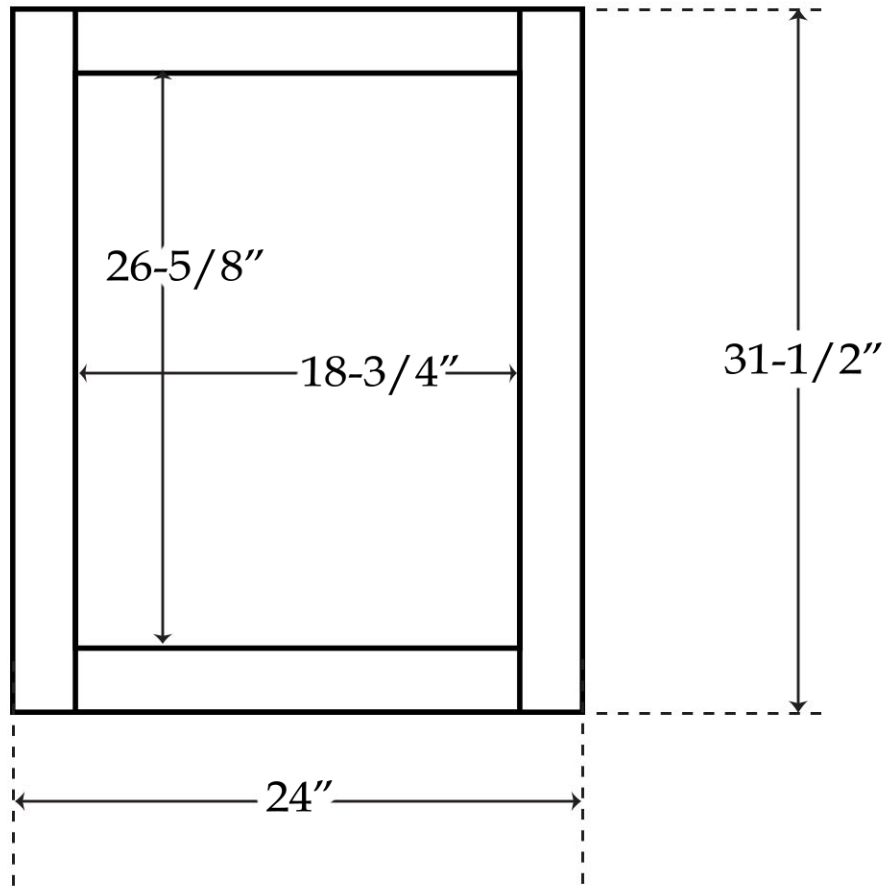

MAIDSTONE

www.MaidstoneSupply.com

36 Inch Vanity Mirror

Part No: M36-2

Contact Maidstone for additional information and specifications. For complete warranty information and a list of dealers visit www.MaidstoneSupply.com. All products and specifications are subject to change without notice. Maidstone is not responsible for typographical and/or dimensional errors. Typographical errors are subject to correction.

Note: Rough-in dimensions may vary +/- 1/2" and are subject to change. No responsibility is assumed by Maidstone.

19-07-2024