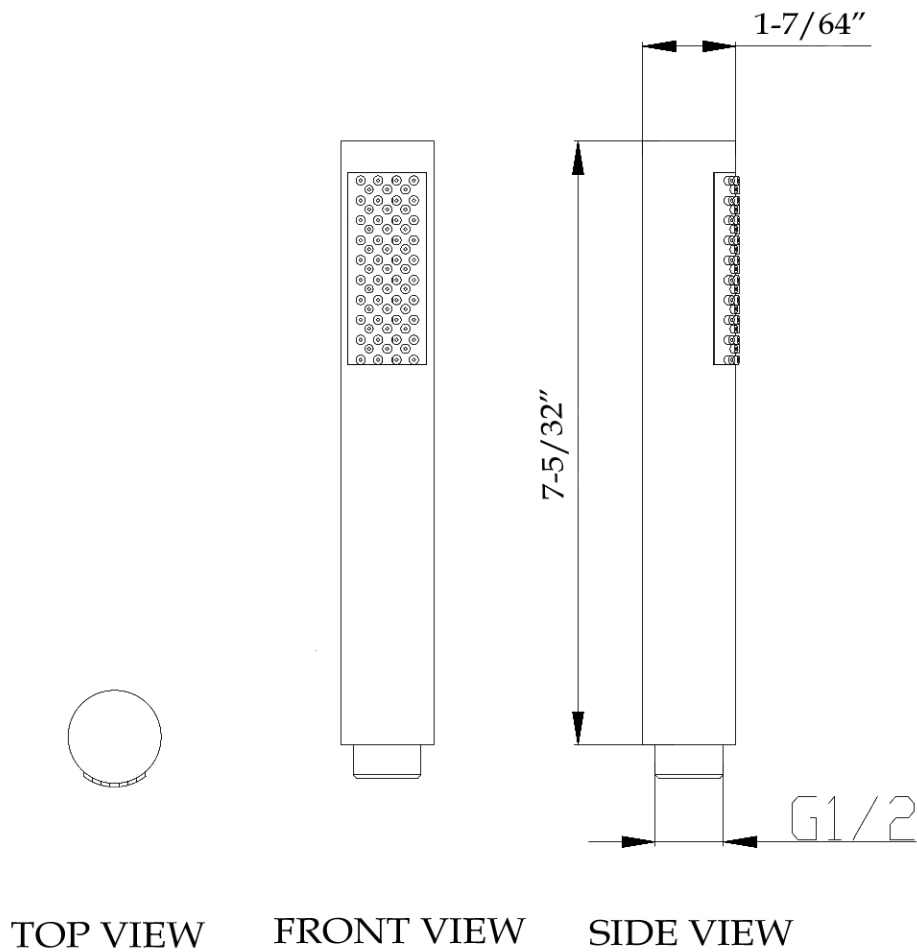

MAIDSTONE

www.MaidstoneSupply.com

Contemporary Brass Hand Shower Tubular

Part No: 141-HSW01-1

Contact Maidstone for additional information and specifications. For complete warranty information and a list of dealers visit www.MaidstoneSupply.com. All products and specifications are subject to change without notice. Maidstone is not responsible for typographical and/or dimensional errors. Typographical errors are subject to correction.

Note: Rough-in dimensions may vary $\pm 1/2''$ and are subject to change. No responsibility is assumed by Maidstone.