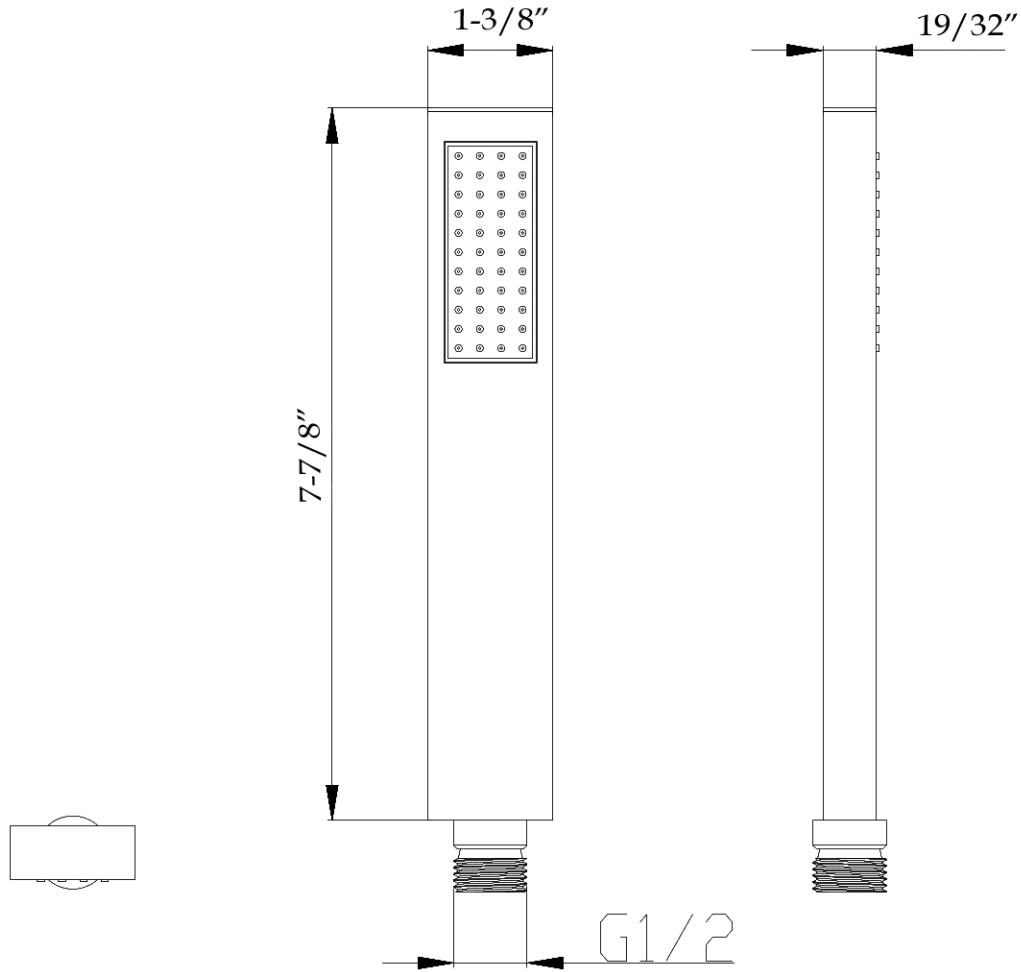

MAIDSTONE

www.MaidstoneSupply.com

Contemporary Brass Hand Shower Square

Part No: 141-HSSQ01-1

TOP VIEW

SIDE VIEW

FRONT VIEW

Contact Maidstone for additional information and specifications. For complete warranty information and a list of dealers visit www.MaidstoneSupply.com. All products and specifications are subject to change without notice. Maidstone is not responsible for typographical and/or dimensional errors. Typographical errors are subject to correction.

Note: Rough-in dimensions may vary +/- 1/2" and are subject to change. No responsibility is assumed by Maidstone.