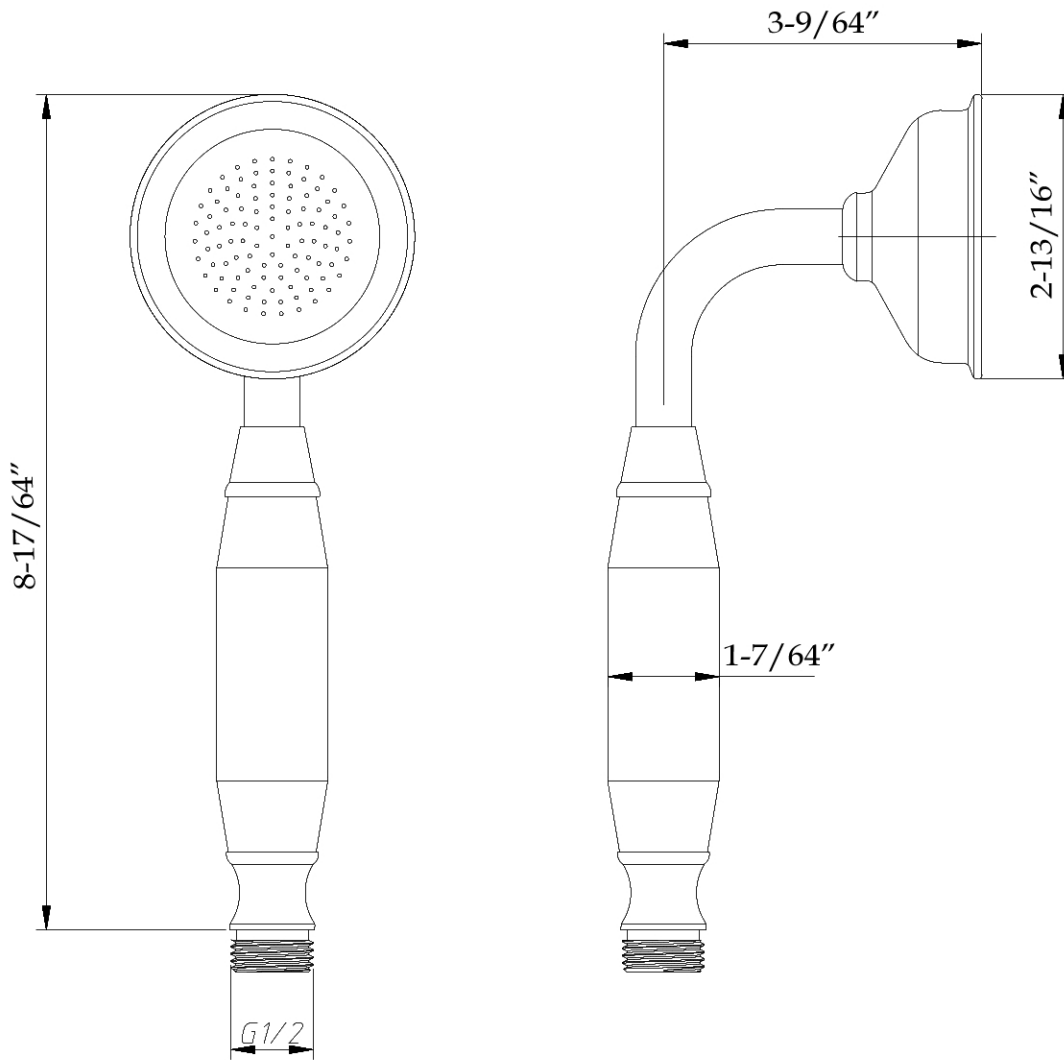

MAIDSTONE

www.MaidstoneSupply.com

Brass Hand Shower - Telephone

Part No: 141-HSR01-1

FRONT VIEW

SIDE VIEW

Contact Maidstone for additional information and specifications. For complete warranty information and a list of dealers visit www.MaidstoneSupply.com. All products and specifications are subject to change without notice. Maidstone is not responsible for typographical and/or dimensional errors. Typographical errors are subject to correction.

Note: Rough-in dimensions may vary +/- 1/2" and are subject to change. No responsibility is assumed by Maidstone.