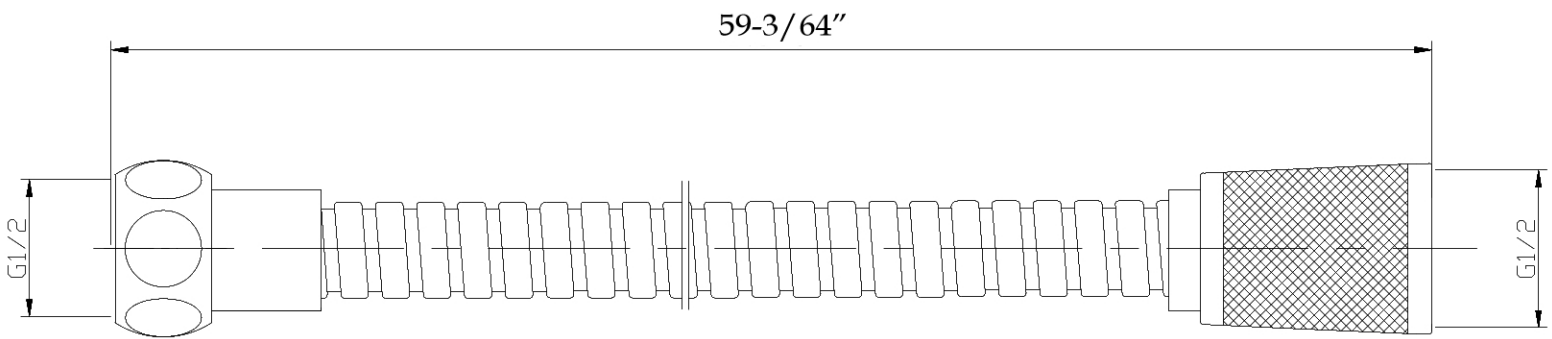

MAIDSTONE

www.MaidstoneSupply.com

Handshower Hose- Chrome

Part No: 141-HOSE-1

SIDE VIEW

Contact Maidstone for additional information and specifications. For complete warranty information and a list of dealers visit www.MaidstoneSupply.com. All products and specifications are subject to change without notice. Maidstone is not responsible for typographical and/or dimensional errors. Typographical errors are subject to correction.

Note: Rough-in dimensions may vary +/- 1/2" and are subject to change. No responsibility is assumed by Maidstone.

10-07-2024