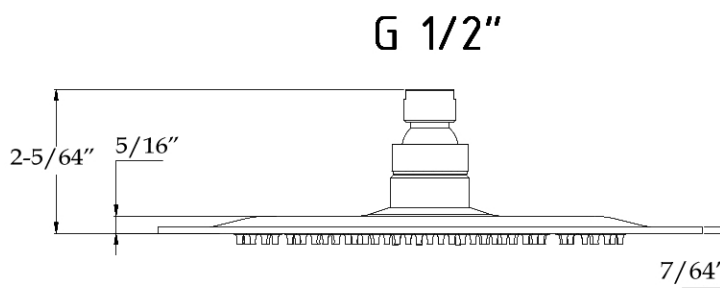

MAIDSTONE

[www.MaidstoneSupply.com](http://www.MaidstoneSupply.com)

Round Thin Shower Head - 10 Inch

Part No: 141-RSH-10-1

FRONT VIEW

SIDE VIEW

Contact Maidstone for additional information and specifications. For complete warranty information and a list of dealers visit [www.MaidstoneSupply.com](http://www.MaidstoneSupply.com). All products and specifications are subject to change without notice. Maidstone is not responsible for typographical and/or dimensional errors. Typographical errors are subject to correction.

Note: Rough-in dimensions may vary +/- 1/2" and are subject to change. No responsibility is assumed by Maidstone.