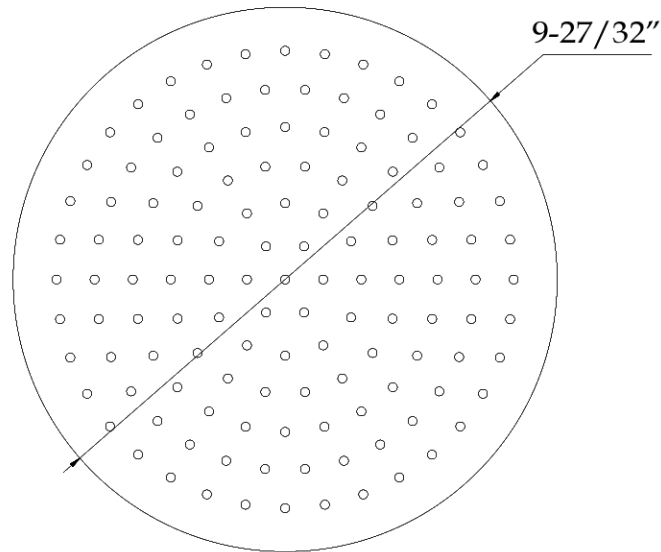

MAIDSTONE

[www.MaidstoneSupply.com](http://www.MaidstoneSupply.com)

Round Thin Shower Head - 10 Inch

Part No: 141-RSH-10-1

FRONT VIEW

SIDE VIEW

Contact Maidstone for additional information and specifications. For complete warranty information and a list of dealers visit [www.MaidstoneSupply.com](http://www.MaidstoneSupply.com). All products and specifications are subject to change without notice. Maidstone is not responsible for typographical and/or dimensional errors. Typographical errors are subject to correction.

Note: Rough-in dimensions may vary +/- 1/2" and are subject to change. No responsibility is assumed by Maidstone.