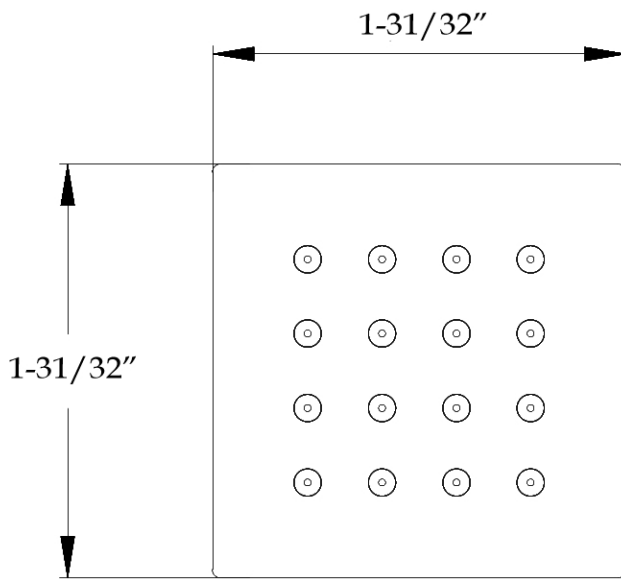

MAIDSTONE

www.MaidstoneSupply.com

Brass Body Jet - Square

Part No: 141-BSSQ-1

FRONT VIEW

SIDE VIEW

Contact Maidstone for additional information and specifications. For complete warranty information and a list of dealers visit www.MaidstoneSupply.com. All products and specifications are subject to change without notice. Maidstone is not responsible for typographical and/or dimensional errors. Typographical errors are subject to correction.

Note: Rough-in dimensions may vary +/- 1/2" and are subject to change. No responsibility is assumed by Maidstone.