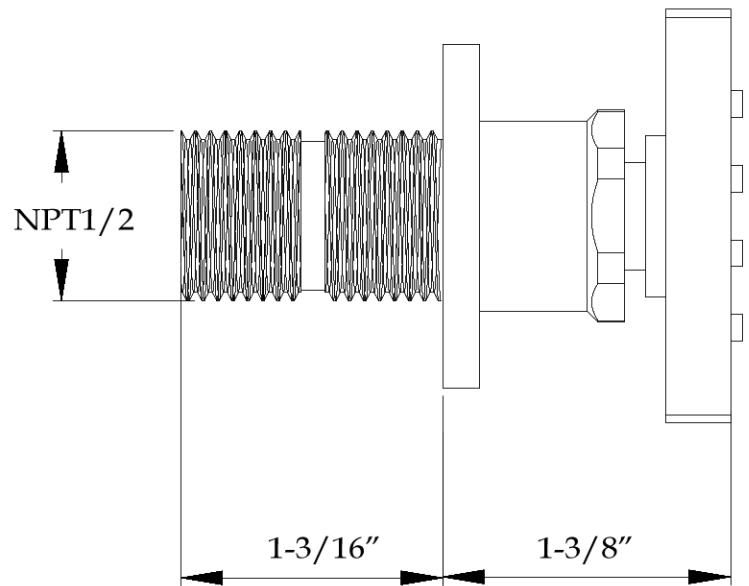

MAIDSTONE

www.MaidstoneSupply.com

Brass Body Jet - Square

Part No: 141-BSSQ-1

FRONT VIEW

SIDE VIEW

Contact Maidstone for additional information and specifications. For complete warranty information and a list of dealers visit www.MaidstoneSupply.com. All products and specifications are subject to change without notice. Maidstone is not responsible for typographical and/or dimensional errors. Typographical errors are subject to correction.

Note: Rough-in dimensions may vary +/- 1/2" and are subject to change. No responsibility is assumed by Maidstone.