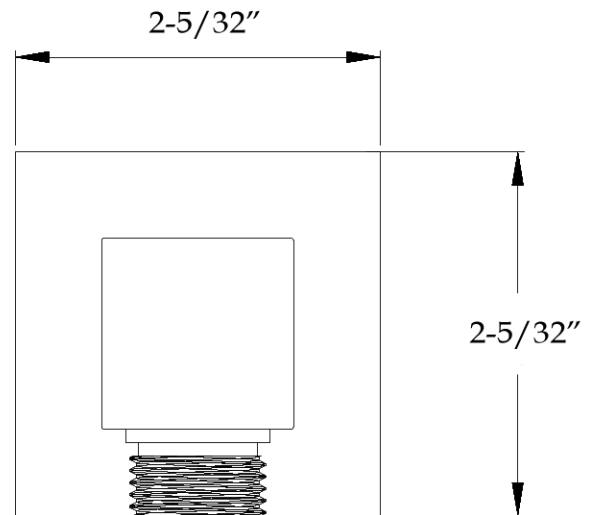

MAIDSTONE

www.MaidstoneSupply.com

Shower Supply Elbow Union -Square

Part No: 141-EUSQ02-1

SIDE VIEW

FRONT VIEW

Contact Maidstone for additional information and specifications. For complete warranty information and a list of dealers visit www.MaidstoneSupply.com. All products and specifications are subject to change without notice. Maidstone is not responsible for typographical and/or dimensional errors. Typographical errors are subject to correction.

Note: Rough-in dimensions may vary +/- 1/2" and are subject to change. No responsibility is assumed by Maidstone.