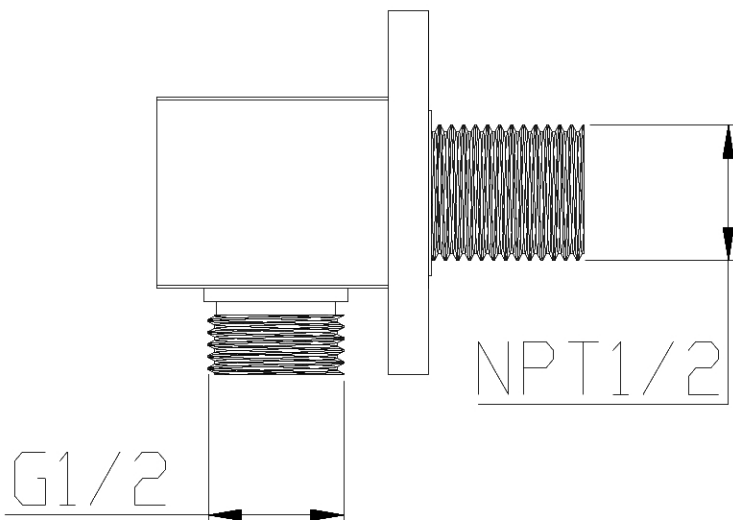

MAIDSTONE

www.MaidstoneSupply.com

Shower Supply Elbow Union -Square

Part No: 141-EUSQ02-1

SIDE VIEW

FRONT VIEW

Contact Maidstone for additional information and specifications. For complete warranty information and a list of dealers visit www.MaidstoneSupply.com. All products and specifications are subject to change without notice. Maidstone is not responsible for typographical and/or dimensional errors. Typographical errors are subject to correction.

Note: Rough-in dimensions may vary +/- 1/2" and are subject to change. No responsibility is assumed by Maidstone.