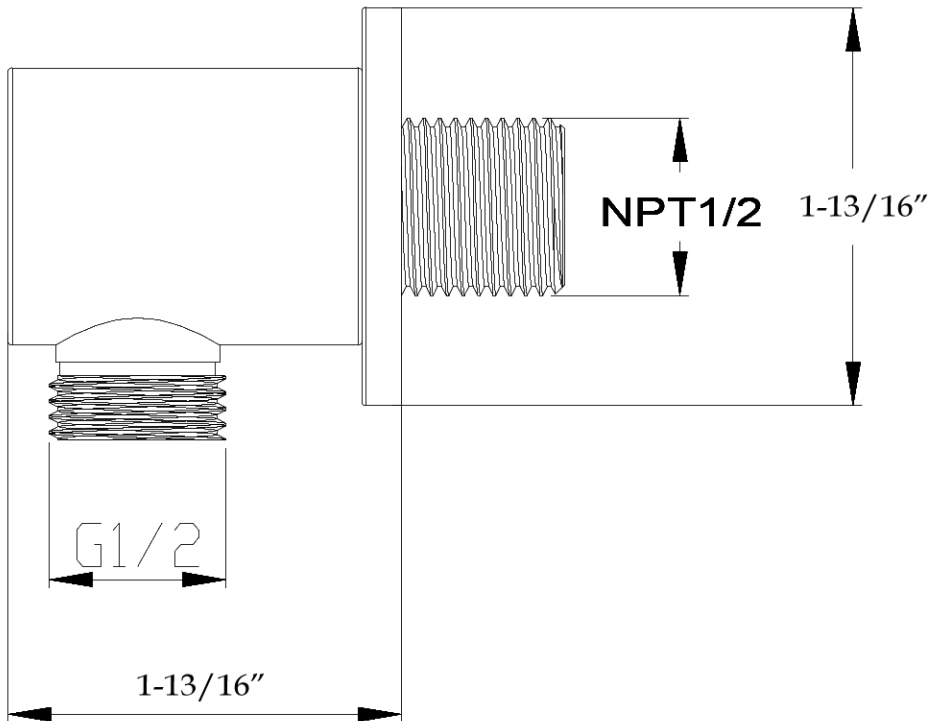

MAIDSTONE

www.MaidstoneSupply.com

Shower Supply Elbow Union -Round

Part No: 141-EUR02-1

SIDE VIEW

FRONT VIEW

Contact Maidstone for additional information and specifications. For complete warranty information and a list of dealers visit www.MaidstoneSupply.com. All products and specifications are subject to change without notice. Maidstone is not responsible for typographical and/or dimensional errors. Typographical errors are subject to correction.

Note: Rough-in dimensions may vary $\pm 1/2''$ and are subject to change. No responsibility is assumed by Maidstone.

10-07-2024