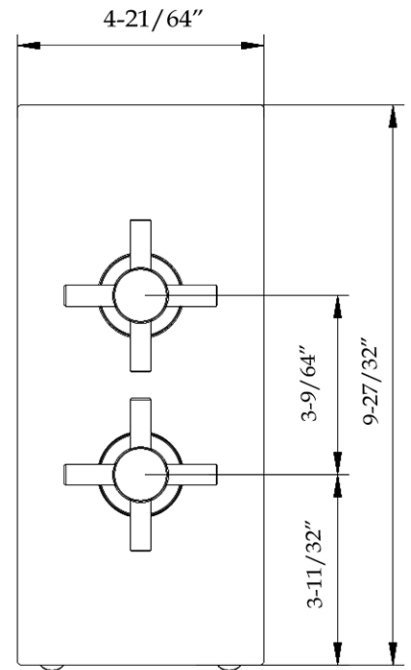

MAIDSTONE

www.MaidstoneSupply.com

Thermostatic Valve - 2 C Handles

Part No: 141-TV2MC-2F-1

BACK VIEW

SIDE VIEW

FRONT VIEW

Contact Maidstone for additional information and specifications. For complete warranty information and a list of dealers visit www.MaidstoneSupply.com. All products and specifications are subject to change without notice. Maidstone is not responsible for typographical and/or dimensional errors. Typographical errors are subject to correction.

Note: Rough-in dimensions may vary +/- 1/2" and are subject to change. No responsibility is assumed by Maidstone.