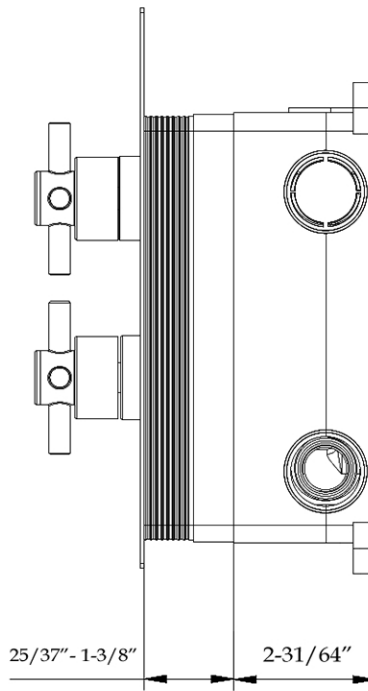

MAIDSTONE

www.MaidstoneSupply.com

Thermostatic Valve - 2 C Handles

Part No: 141-TV2MC-2F-1

BACK VIEW

SIDE VIEW

FRONT VIEW

Contact Maidstone for additional information and specifications. For complete warranty information and a list of dealers visit www.MaidstoneSupply.com. All products and specifications are subject to change without notice. Maidstone is not responsible for typographical and/or dimensional errors. Typographical errors are subject to correction.

Note: Rough-in dimensions may vary +/- 1/2" and are subject to change. No responsibility is assumed by Maidstone.