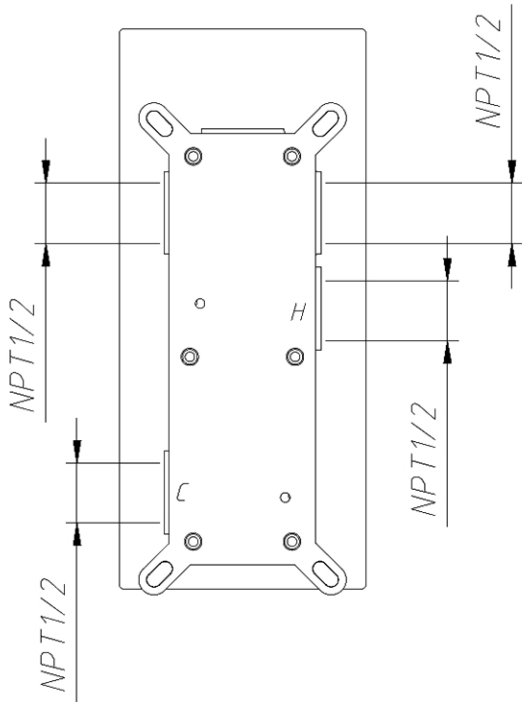

MAIDSTONE

www.MaidstoneSupply.com

Thermostatic Valve - 2 C Handles

Part No: 141-TV2MC-2F-1

BACK VIEW

SIDE VIEW

FRONT VIEW

Contact Maidstone for additional information and specifications. For complete warranty information and a list of dealers visit www.MaidstoneSupply.com. All products and specifications are subject to change without notice. Maidstone is not responsible for typographical and/or dimensional errors. Typographical errors are subject to correction.

Note: Rough-in dimensions may vary +/- 1/2" and are subject to change. No responsibility is assumed by Maidstone.