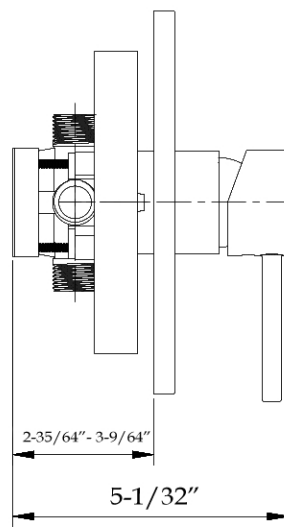

MAIDSTONE

www.MaidstoneSupply.com

Standard Valve - 1 Round Handles

Part No: 141-VR1F-1

FRONT VIEW

SIDE VIEW

BACK VIEW

Contact Maidstone for additional information and specifications. For complete warranty information and a list of dealers visit www.MaidstoneSupply.com. All products and specifications are subject to change without notice. Maidstone is not responsible for typographical and/or dimensional errors. Typographical errors are subject to correction.

Note: Rough-in dimensions may vary +/- 1/2" and are subject to change. No responsibility is assumed by Maidstone.