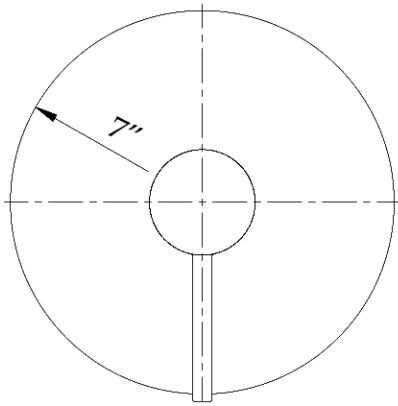

MAIDSTONE

www.MaidstoneSupply.com

Standard Valve - 1 Round Handles

Part No: 141-VR1F-1

FRONT VIEW

SIDE VIEW

BACK VIEW

Contact Maidstone for additional information and specifications. For complete warranty information and a list of dealers visit www.MaidstoneSupply.com. All products and specifications are subject to change without notice. Maidstone is not responsible for typographical and/or dimensional errors. Typographical errors are subject to correction.

Note: Rough-in dimensions may vary +/- 1/2" and are subject to change. No responsibility is assumed by Maidstone.