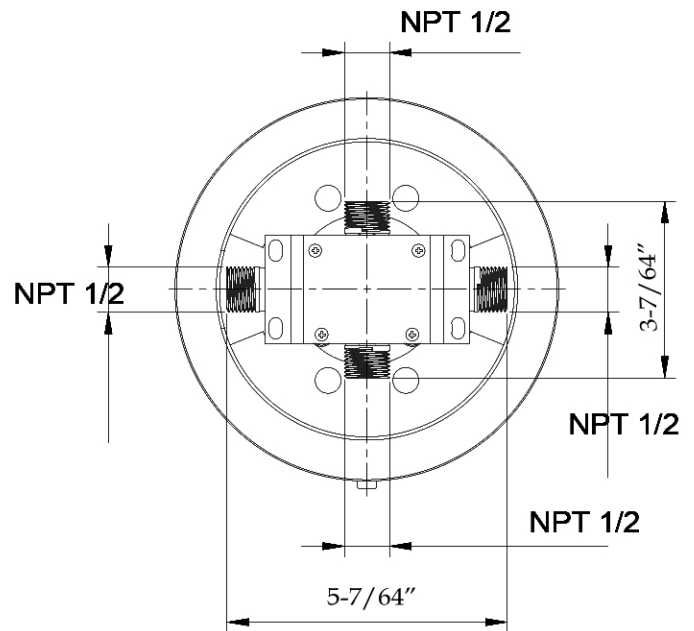

MAIDSTONE

www.MaidstoneSupply.com

Standard Valve - 1 Round Handles

Part No: 141-VR1F-1

FRONT VIEW

SIDE VIEW

BACK VIEW

Contact Maidstone for additional information and specifications. For complete warranty information and a list of dealers visit www.MaidstoneSupply.com. All products and specifications are subject to change without notice. Maidstone is not responsible for typographical and/or dimensional errors. Typographical errors are subject to correction.

Note: Rough-in dimensions may vary +/- 1/2" and are subject to change. No responsibility is assumed by Maidstone.