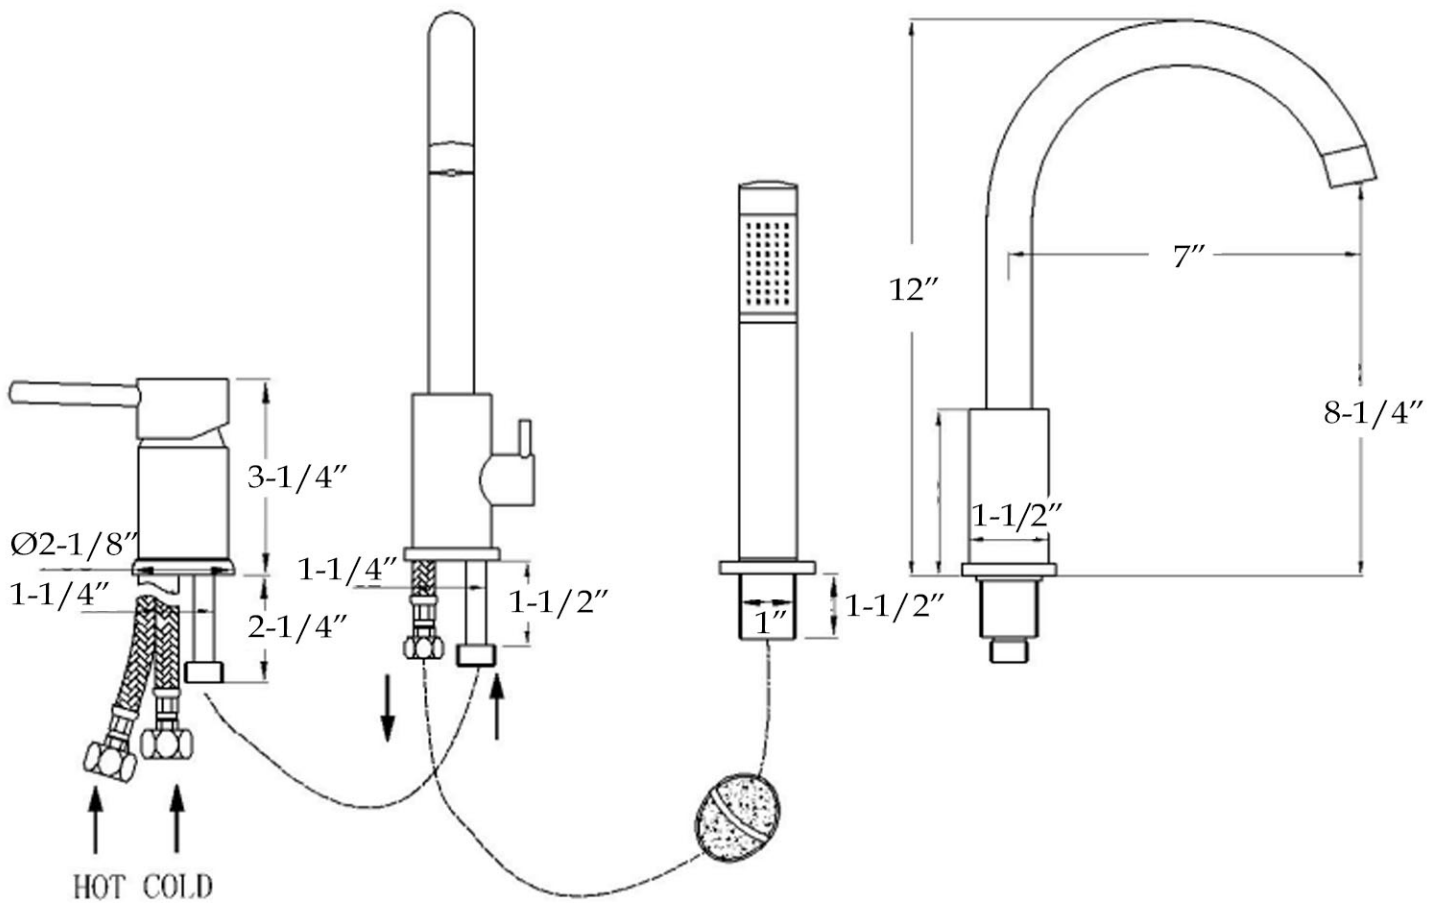

MAIDSTONE

[www.MaidstoneSupply.com](http://www.MaidstoneSupply.com)

**Contemporary Deck Mount Faucet** **Part No: 121-CDF**

Contact Maidstone for additional information and specifications. For complete warranty information and a list of dealers visit [www.MaidstoneSupply.com](http://www.MaidstoneSupply.com). All products and specifications are subject to change without notice. Maidstone is not responsible for typographical and/or dimensional errors. Typographical errors are subject to correction.

Note: Rough-in dimensions may vary +/- 1/2" and are subject to change. No responsibility is assumed by Maidstone.