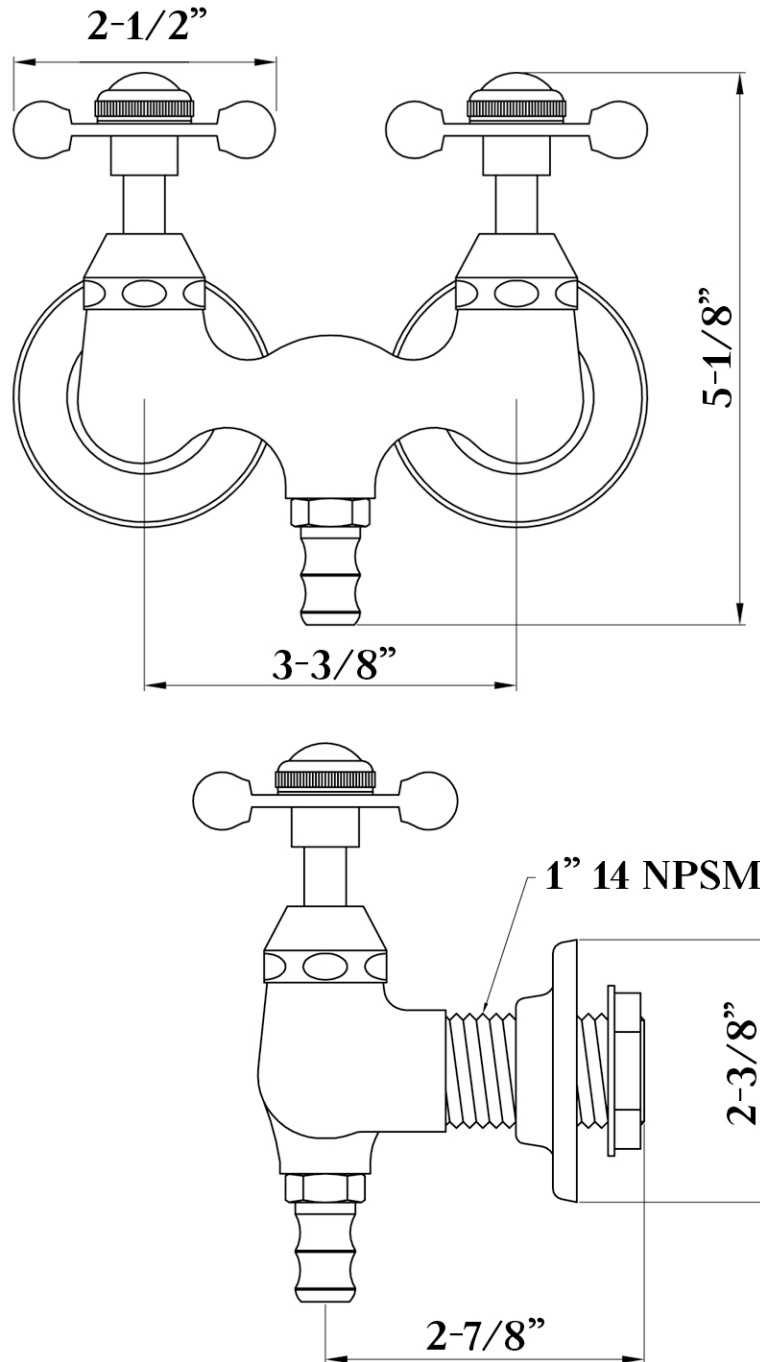

MAIDSTONE

www.MaidstoneSupply.com

Clawfoot Tub Faucet with Metal Cross Handles

Part No: 121-DSW1-2MC

Contact Maidstone for additional information and specifications. For complete warranty information and a list of dealers visit www.MaidstoneSupply.com. All products and specifications are subject to change without notice. Maidstone is not responsible for typographical and/or dimensional errors. Typographical errors are subject to correction.

Note: Rough-in dimensions may vary +/- 1/2" and are subject to change. No responsibility is assumed by Maidstone.