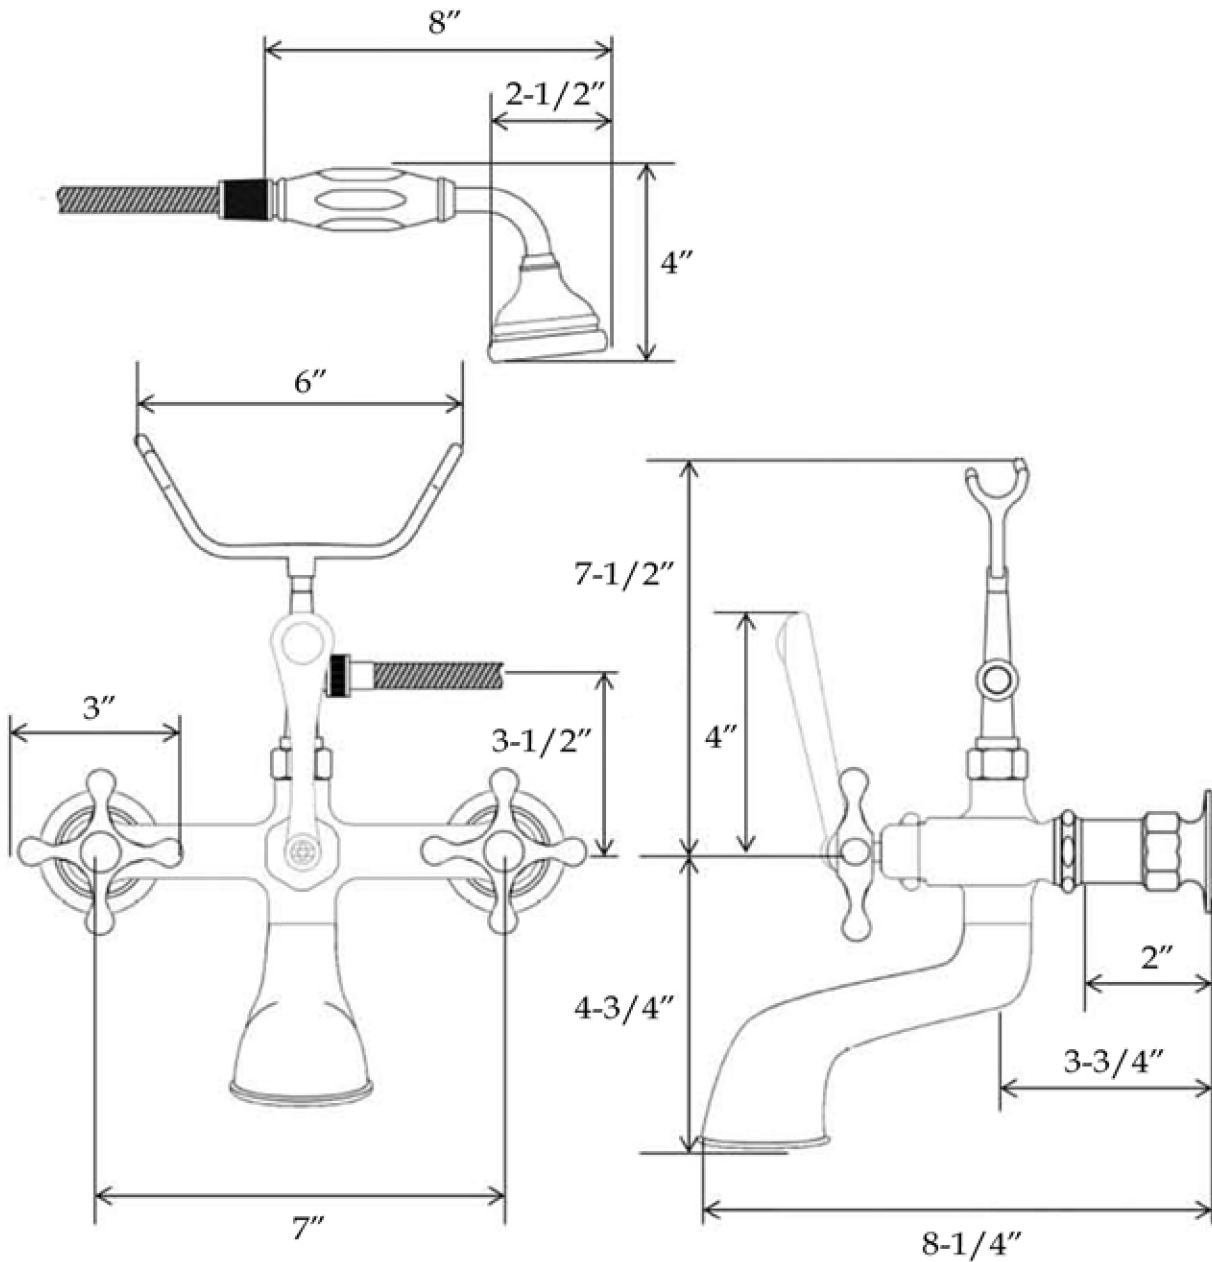

MAIDSTONE

www.MaidstoneSupply.com

Low Spout British Telephone Clawfoot Faucet with Handleshower Part No: 121-ETBW2-1MC

Contact Maidstone for additional information and specifications. For complete warranty information and a list of dealers visit www.MaidstoneSupply.com. All products and specifications are subject to change without notice. Maidstone is not responsible for typographical and/or dimensional errors. Typographical errors are subject to correction.

Note: Rough-in dimensions may vary +/- 1/2" and are subject to change. No responsibility is assumed by Maidstone.