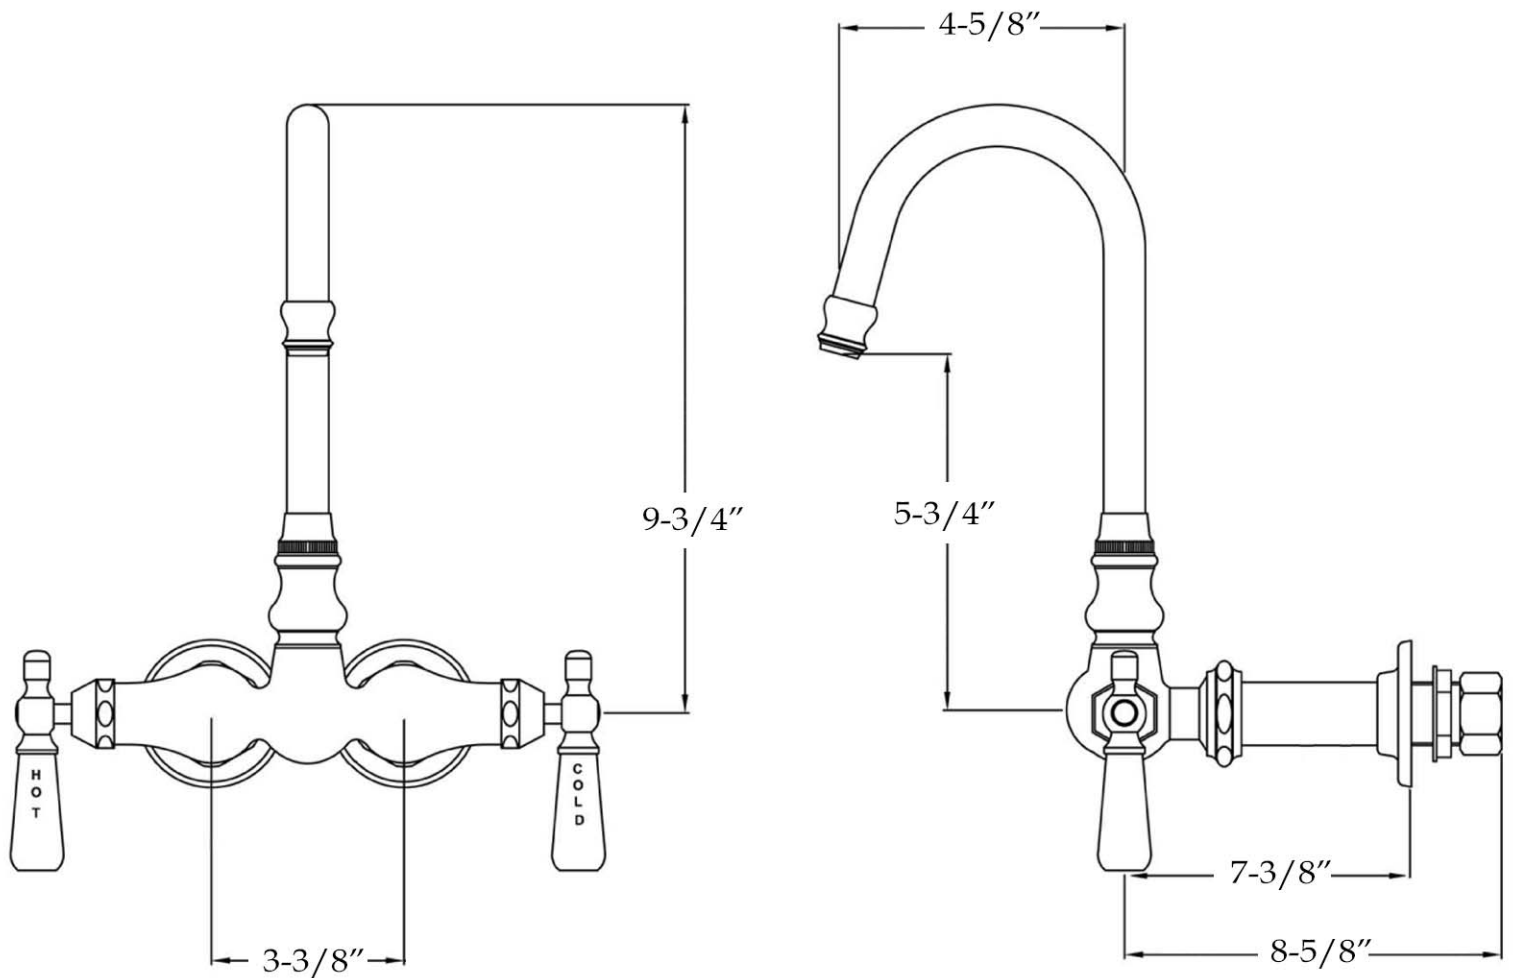

MAIDSTONE

www.MaidstoneSupply.com

Bathroom Wall Mount Gooseneck Faucet

Part No: 121-GSBW1-3

Contact Maidstone for additional information and specifications. For complete warranty information and a list of dealers visit www.MaidstoneSupply.com. All products and specifications are subject to change without notice. Maidstone is not responsible for typographical and/or dimensional errors. Typographical errors are subject to correction.

Note: Rough-in dimensions may vary $\pm 1/2\text{''}$ and are subject to change. No responsibility is assumed by Maidstone.