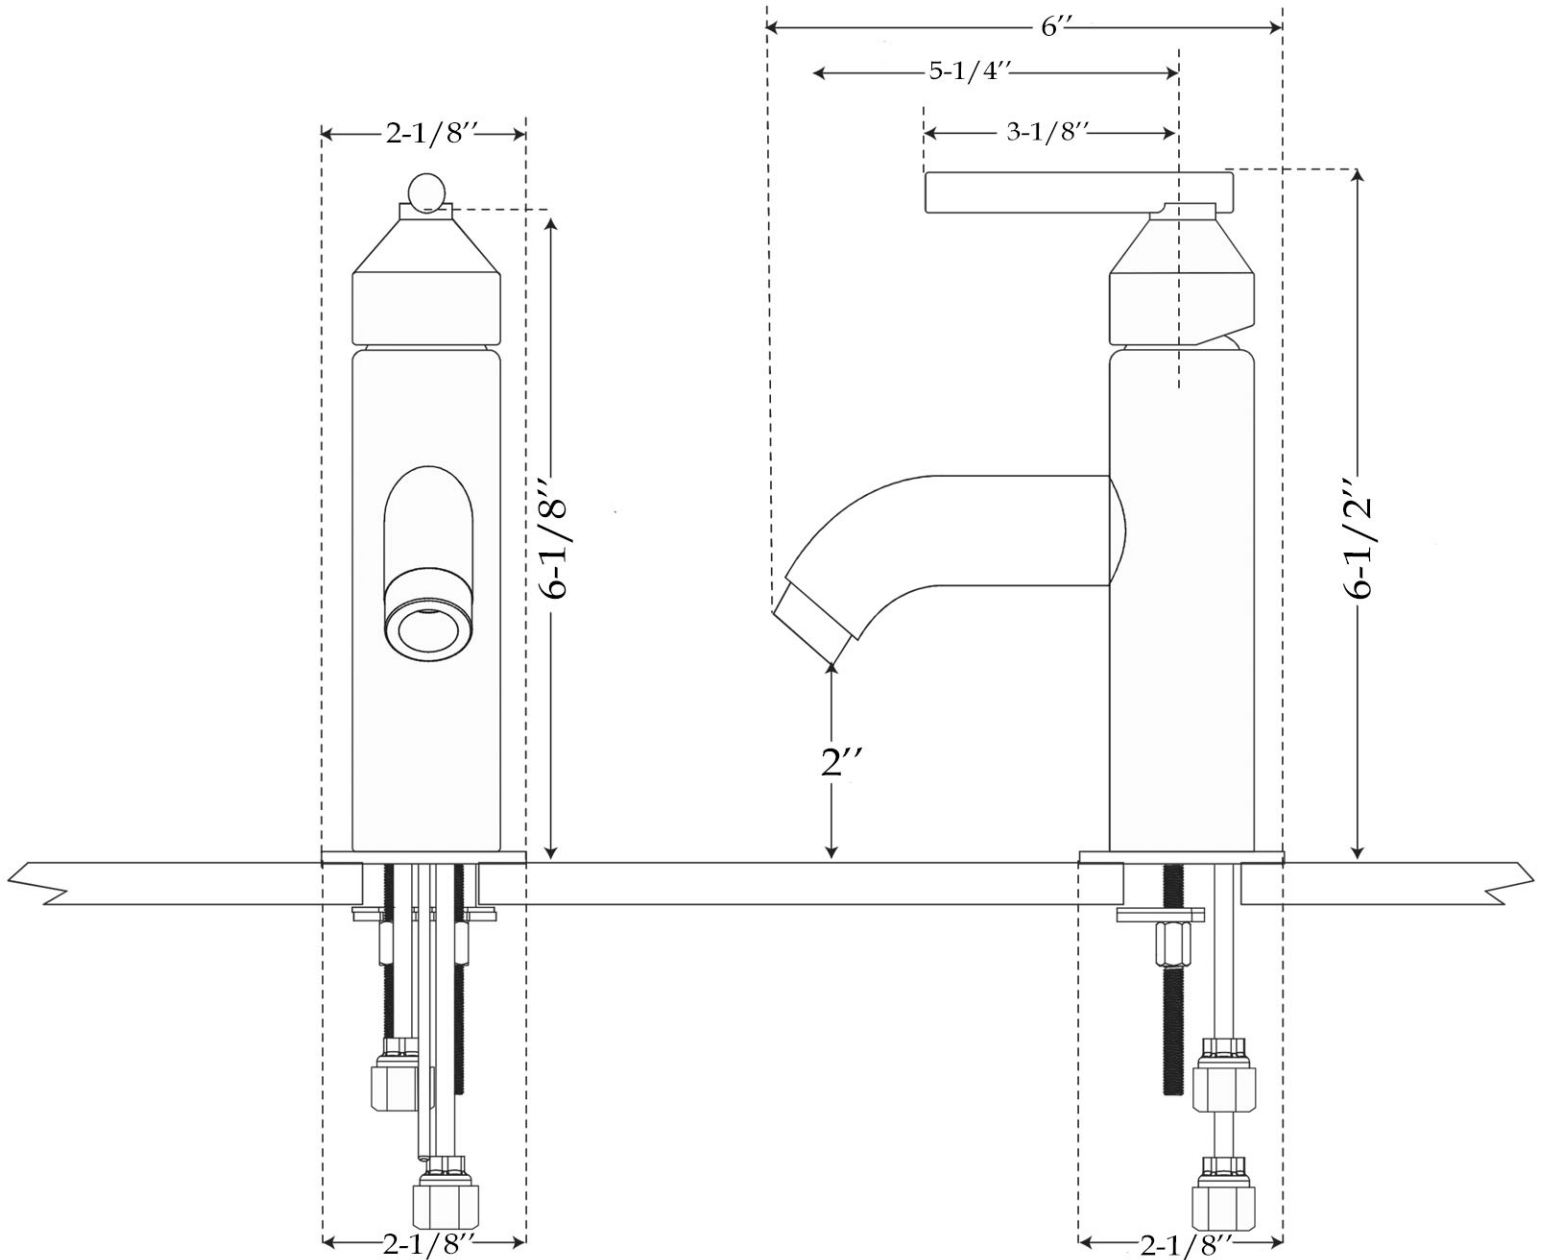

MAIDSTONE

www.MaidstoneSupply.com

Single Post Bathroom Sink Faucet

Part No: 124-SP1-ML1

Contact Maidstone for additional information and specifications. For complete warranty information and a list of dealers visit www.MaidstoneSupply.com. All products and specifications are subject to change without notice. Maidstone is not responsible for typographical and/or dimensional errors. Typographical errors are subject to correction.

Note: Rough-in dimensions may vary +/- 1/2" and are subject to change. No responsibility is assumed by Maidstone.